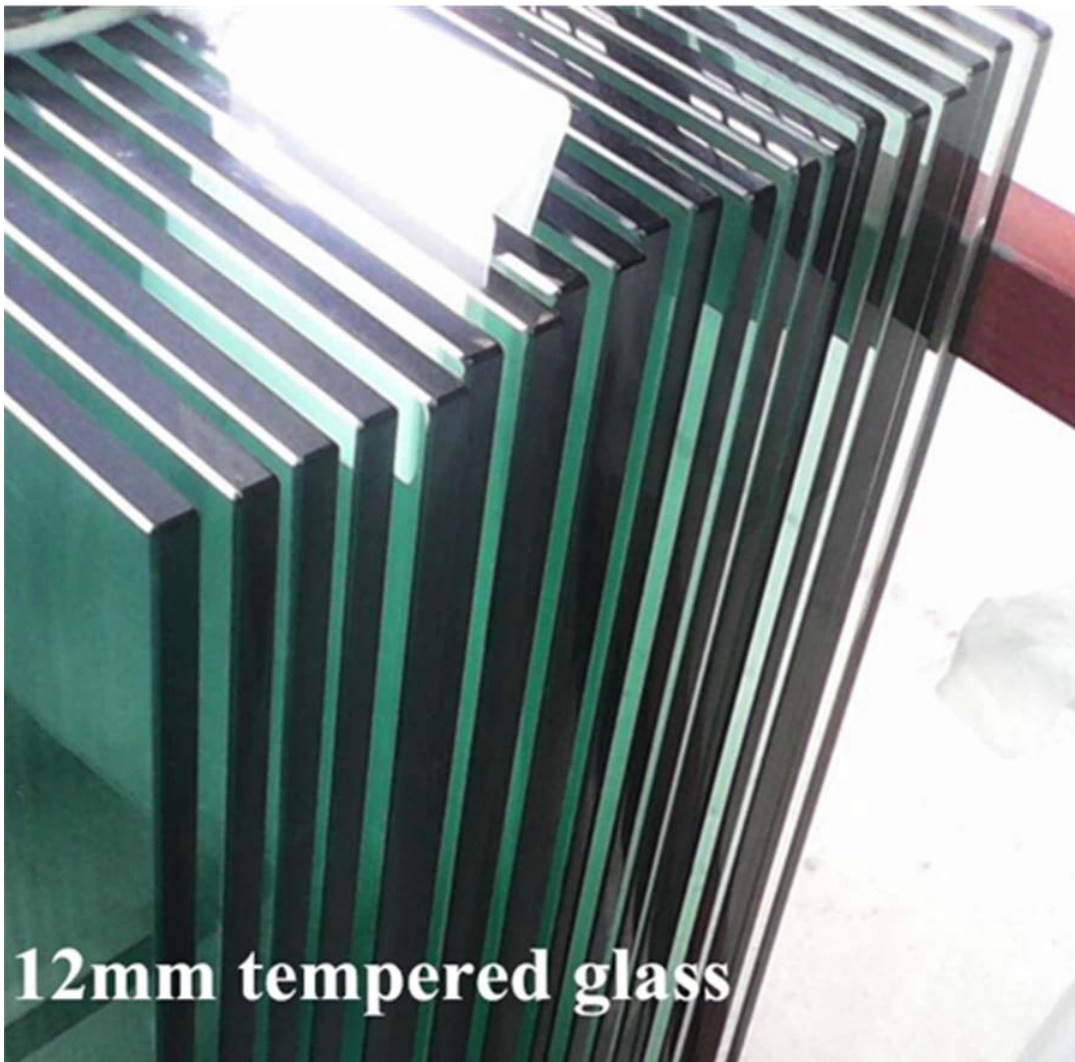

Outdoor Frameless Spigot stainless steel duplex 2205 12mm thickness clear tempered Glass Railing system .

I.Features of Frameless Spigot Glass Railing system -

Material of glass spigot	Duplex 2205 stainless steel
Finish	satın,mirror,black
Clear tempered glass	10-12mm thick
Installation of frameless spigot glass railing system	Easy DIY
Installation guide	we will provide detailed railing plans
MOQ	1 meter

II. Glass spigot for Frameless Glass Railing system -

- Square base plate glass spigot
- Model SBM
- Duplex 2205
- H= 168mm

III. Clear tempered glass panels

VI. Frameless Spigot Glass Railing system project photos-