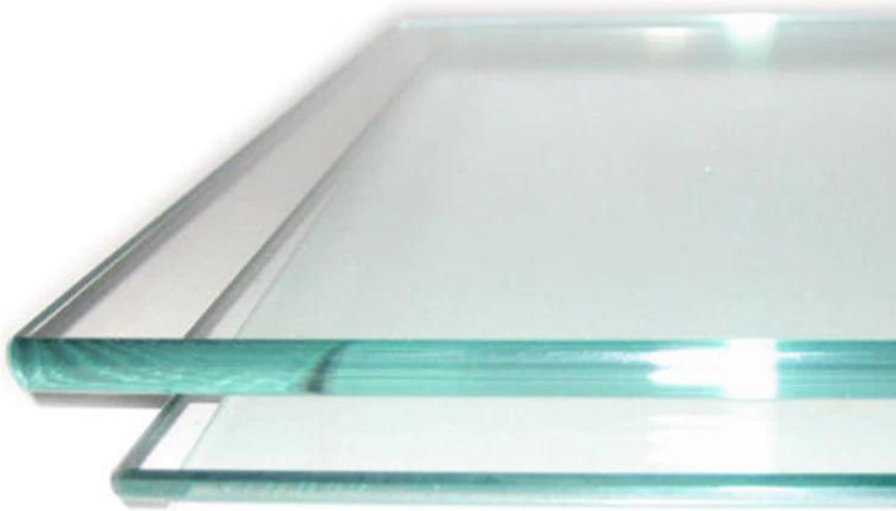

Outdoor Frameless Spigot stainless steel duplex 2205 12mm thickness clear tempered Glass Railing system .

I.Features of Frameless Spigot Glass Railing system -

Material of glass spigot	Duplex 2205 stainless steel
Finish	satın,mirror,black
Clear tempered glass	10-12mm thick
Installation of frameless spigot glass railing system	Easy DIY
Installation guide	we will provide detailed railing plans
MOQ	1 meter

II. Glass spigot for Frameless Glass Railing system -

- Square base plate glass spigot
- Model SBM
- Duplex 2205
- H= 168mm

III. Clear tempered glass panels

VI. Frameless Spigot Glass Railing system project photos-