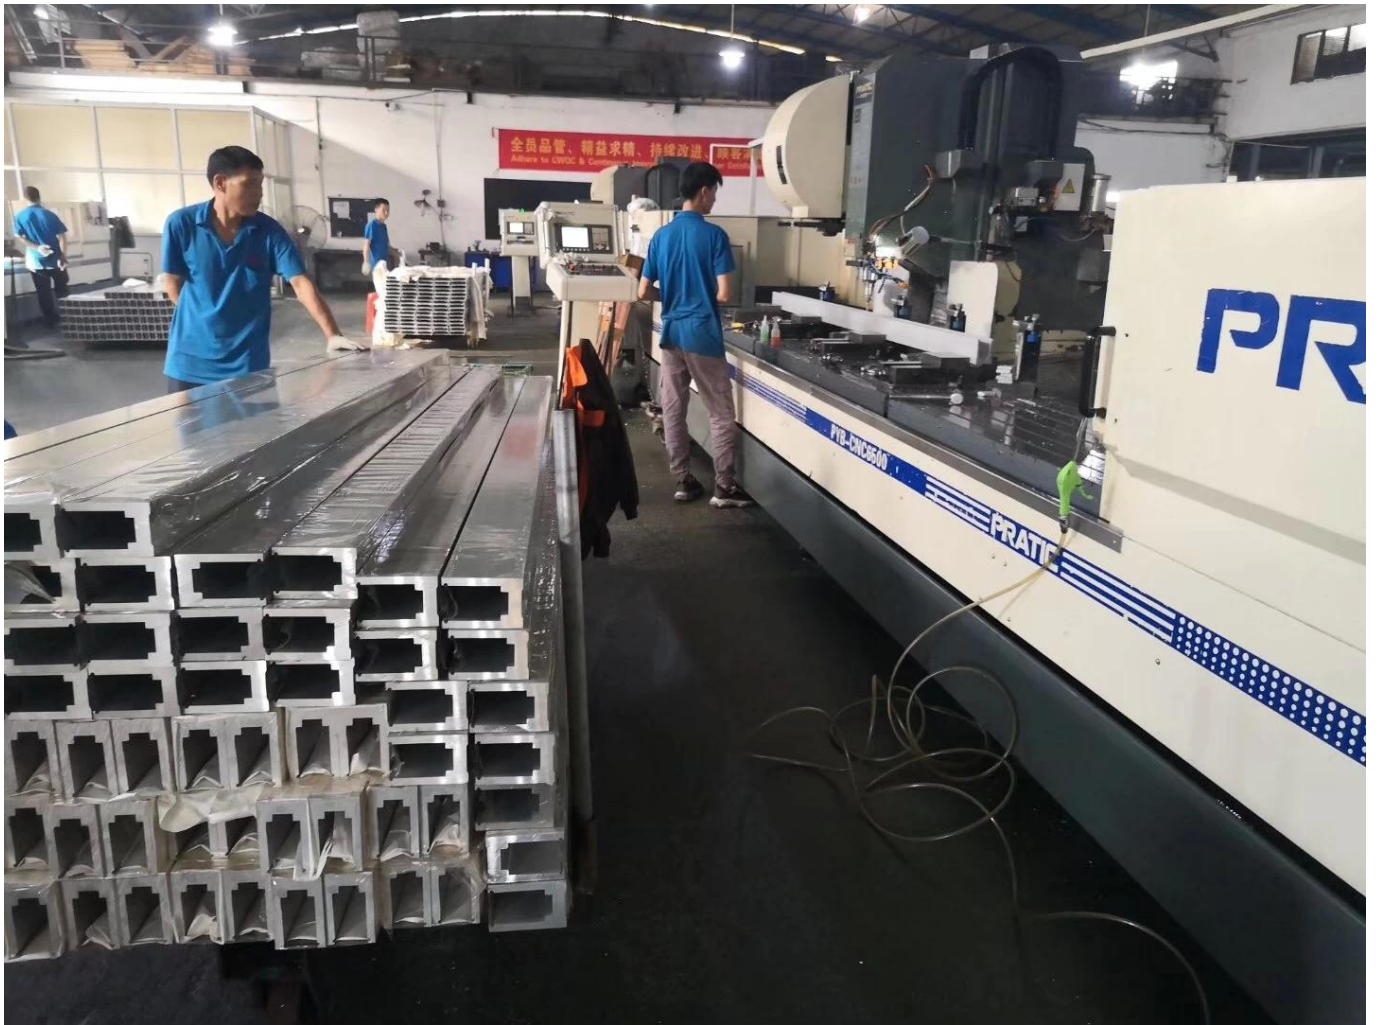

Top Handrail Tube:

Glass Fence Panel:

Aluminum Base Channel:

Welcome to contact us for more information:

Eve

Email: sales03@launch-china.cn

HP/WhatsApp: +8613686807796