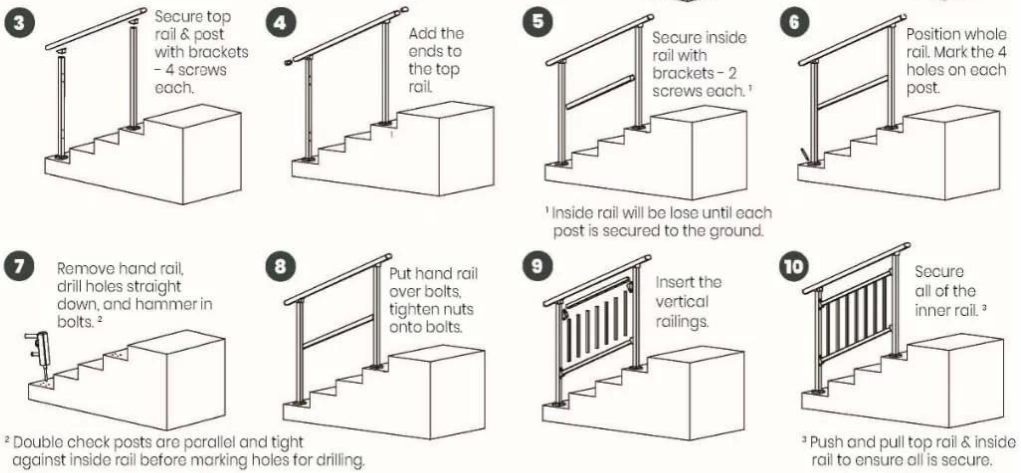

II. Dimensions of aluminum railing materials -

Galvanized Steel Railings

More sizes available-

Item	Specs.	Shape	Remark	Item	Specs.	Shape	Remark	Item	Specs. (mm)	Shape	Remark
Handrail (mm)	80x40		optional	Main Post	40x40 50x50		optional	Connector (middle/bottom rail to post)	32x32 40x40 40x30 50x50		optional
	60x30			Middle/Bottom rail	32x32 35x35 40x40 45x45			water-proof sleeves (for small vertical post)	19x19 16x16 22x22 25x25		
	70x30				40x30				25x12 28x20		
	93x45			Small vertical post	19x19 16x16 22x22 25x25			Rivet screw	M6x15		
	80x40				25x12			corner connector (handrail to handrail to post)	80x40/40		
	80x40				28x20			T shape connector	80x40/40		
	60x40				25x18			post to handrail connector	80x40		
	60x60				Φ22			Handrail connection cover	80x40		
	50x50			Middle/Bottom slot rail	32x32 35x35			Main post base plate	40x40		
	60x40				40x30			Main post base cover	40x40		
								handrail cap	80x40		

III. Installation guide of aluminum handrails -

Galvanized Steel Railings

Instructions-

Guard Rail Assembly Instructions

Tools Required: Electrical Power Drill
(Impact Drill Preferred)

Overview: Assemble the rail and position it before marking holes for drilling. Improper installation can lead to failure of rail system or injury.

IV . Production photos of aluminum railings -