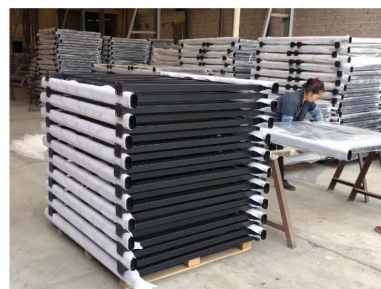

Outdoor matte black steel handrail kit for home decoration , our handrail kit is of cheap price and good quality , also very easy to install .

Check out below more specifications of our handrail kit -

- Material- Galvanized steel / ALUMINUM
- Finish- Matte black powder coating
- Railing height 1000-1200mm
- Dimensions (Regular) - Main post 40*40mm , Top handrail 80*40mm , middle bar 32*32mm ; vertical post 12*12mm

Galvanized Steel Railings

More sizes available-

Item	Specs.	Shape	Remark	Item	Specs.	Shape	Remark	Item	Specs. (mm)	Shape	Remark
Handrail (mm)	80x40		optional	Main Post	40x40 50x50		optional	Connector (middle/bottom rail to post)	32x32 40x40 40x30 50x50		optional
	60x30			Middle/Bottom rail	32x32 35x35 40x40 45x45			water-proof sleeves (for small vertical post)	19x19 16x16 22x22 25x25		
	70x30				40x30				25x12 28x20		
	93x45			Small vertical post	19x19 16x16 22x22 25x25			Rivet screw	M6x15		
	80x40				25x12			corner connector (handrail to handrail to post)	80x40/40		
	80x40				28x20			T shape connector	80x40/40		
	60x40				25x18			post to handrail connector	80x40		
	60x60				Φ22			Handrail connection cover	80x40		
	50x50			Middle/Bottom slot rail	32x32 35x35			Main post base plate	40x40		
	60x40				40x30			Main post base cover	40x40		
								handrail cap	80x40		

Project photos-