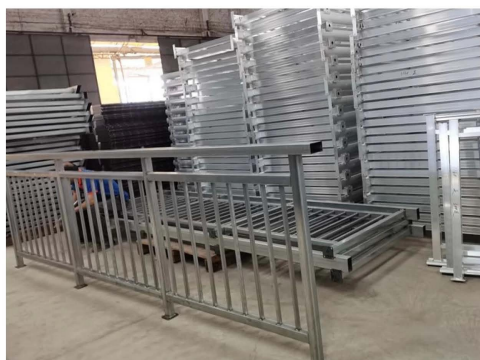

Outdoor matte black steel handrail kit for home decoration , our handrail kit is of cheap price and good quality , also very easy to install .

Check out below more specifications of our handrail kit -

- Material- Galvanized steel / ALUMINUM
- Finish- Matte black powder coating
- Railing height 1000-1200mm
- Dimensions (Regular) - Main post 40*40mm , Top handrail 80*40mm , middle bar 32*32mm ; vertical post 12*12mm

Galvanized Steel Railings

More sizes available-

Item	Specs.	Shape	Remark	Item	Specs.	Shape	Remark	Item	Specs. (mm)	Shape	Remark
Handrail (mm)	80x40		optional	Main Post	40x40 50x50		optional	Connector (middle/bottom rail to post)	32x32 40x40 40x30 50x50		optional
	60x30			Middle/Bottom rail	32x32 35x35 40x40 45x45			water-proof sleeves (for small vertical post)	19x19 16x16 22x22 25x25		
	70x30				40x30				25x12 28x20		
	93x45			Small vertical post	19x19 16x16 22x22 25x25			Rivet screw	M6x15		
	80x40				25x12			corner connector (handrail to handrail to post)	80x40/40		
	80x40				28x20			T shape connector	80x40/40		
	60x40				25x18			post to handrail connector	80x40		
	60x60				Φ22			Handrail connection cover	80x40		
	50x50			Middle/Bottom slot rail	32x32 35x35			Main post base plate	40x40		
	60x40				40x30			Main post base cover	40x40		
								handrail cap	80x40		

Project photos-