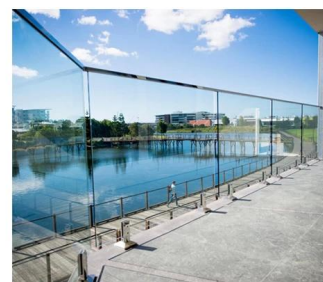

The glass railing is a safety barrier that is becoming increasingly popular.

It is above all a protective handrail which is protecting its users from possible falls.

A **point fixing** glass railing has various applications:

Safety glass barrier for swimming pool and patio

Glass Balcony Balustrade

Glass staircase Rake

Safety guardrail for landing or mezzanine.

In addition to our **glass railing on profiles'** range, Kebil also offers you a range of glass railings adapted to your needs: point fixing, clamp fixing, lateral profile fixing, framed on each side, with posts, etc...