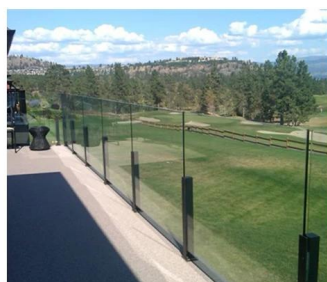

Popular Matte Black Glass Railing Standoff Pins, Point Fixing Glass Railing

Name	Solid glass standoff pins for balustrade and handrails
Model No.	SF-50
Diameter	50mm
Production Process	CNC machining
Material	Stainless steel 304/316
Finished	Satin/mirror/black
Installation	Glass wall mounted
For glass thickness	10-19mm
MOQ	10 pcs per item

The glass railing is a safety barrier that is becoming increasingly popular.

It is above all a protective handrail which is protecting its users from possible falls.

A **point fixing** glass railing has various applications:

Safety glass barrier for swimming pool and patio

Glass Balcony Balustrade

Glass staircase Rake

Safety guardrail for landing or mezzanine.

In addition to our **glass railing on profiles'** range, Kebil also offers you a range of glass railings adapted to your needs: point fixing, clamp fixing, lateral profile fixing, framed on each side, with posts, etc...