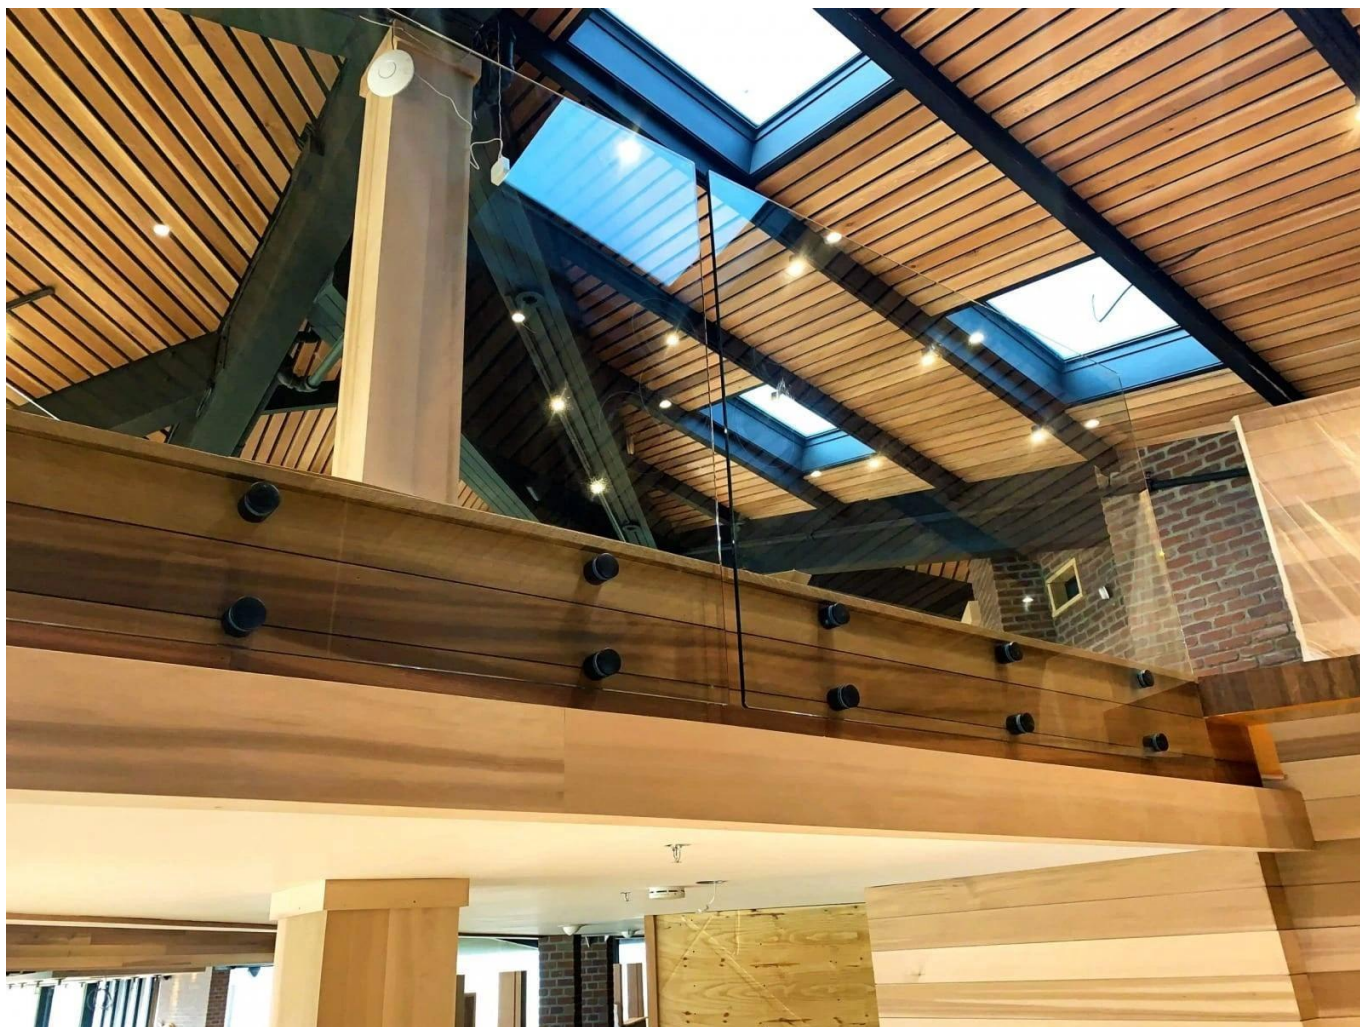

Popular Matte Black Glass Railing Standoff Pins, Point Fixing Glass Railing

Name	Solid glass standoff pins for balustrade and handrails
Model No.	SF-50
Diameter	50mm
Production Process	CNC machining
Material	Stainless steel 304/316
Finished	Satin/mirror/black
Installation	Glass wall mounted
For glass thickness	10-19mm
MOQ	10 pcs per item

The glass railing is a safety barrier that is becoming increasingly popular.

It is above all a protective handrail which is protecting its users from possible falls.

A **point fixing** glass railing has various applications:

Safety glass barrier for swimming pool and patio

Glass Balcony Balustrade

Glass staircase Rake

Safety guardrail for landing or mezzanine.

In addition to our **glass railing on profiles'** range, Kebil also offers you a range of glass railings adapted to your needs: point fixing, clamp fixing, lateral profile fixing, framed on each side, with posts, etc...