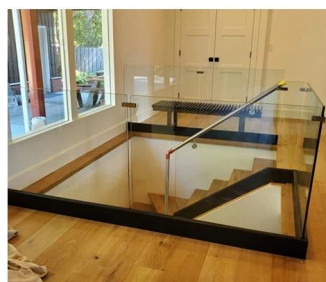

Popular Matte Black Glass Railing Standoff Pins, Point Fixing Glass Railing

Name	Solid glass standoff pins for balustrade and handrails
Model No.	SF-50
Diameter	50mm
Production Process	CNC machining
Material	Stainless steel 304/316
Finished	Satin/mirror/black
Installation	Glass wall mounted
For glass thickness	10-19mm
MOQ	10 pcs per item

The glass railing is a safety barrier that is becoming increasingly popular.

It is above all a protective handrail which is protecting its users from possible falls.

A **point fixing** glass railing has various applications:

Safety glass barrier for swimming pool and patio

Glass Balcony Balustrade

Glass staircase Rake

Safety guardrail for landing or mezzanine.

In addition to our **glass railing on profiles'** range, Kebil also offers you a range of glass railings adapted to your needs: point fixing, clamp fixing, lateral profile fixing, framed on each side, with posts, etc...