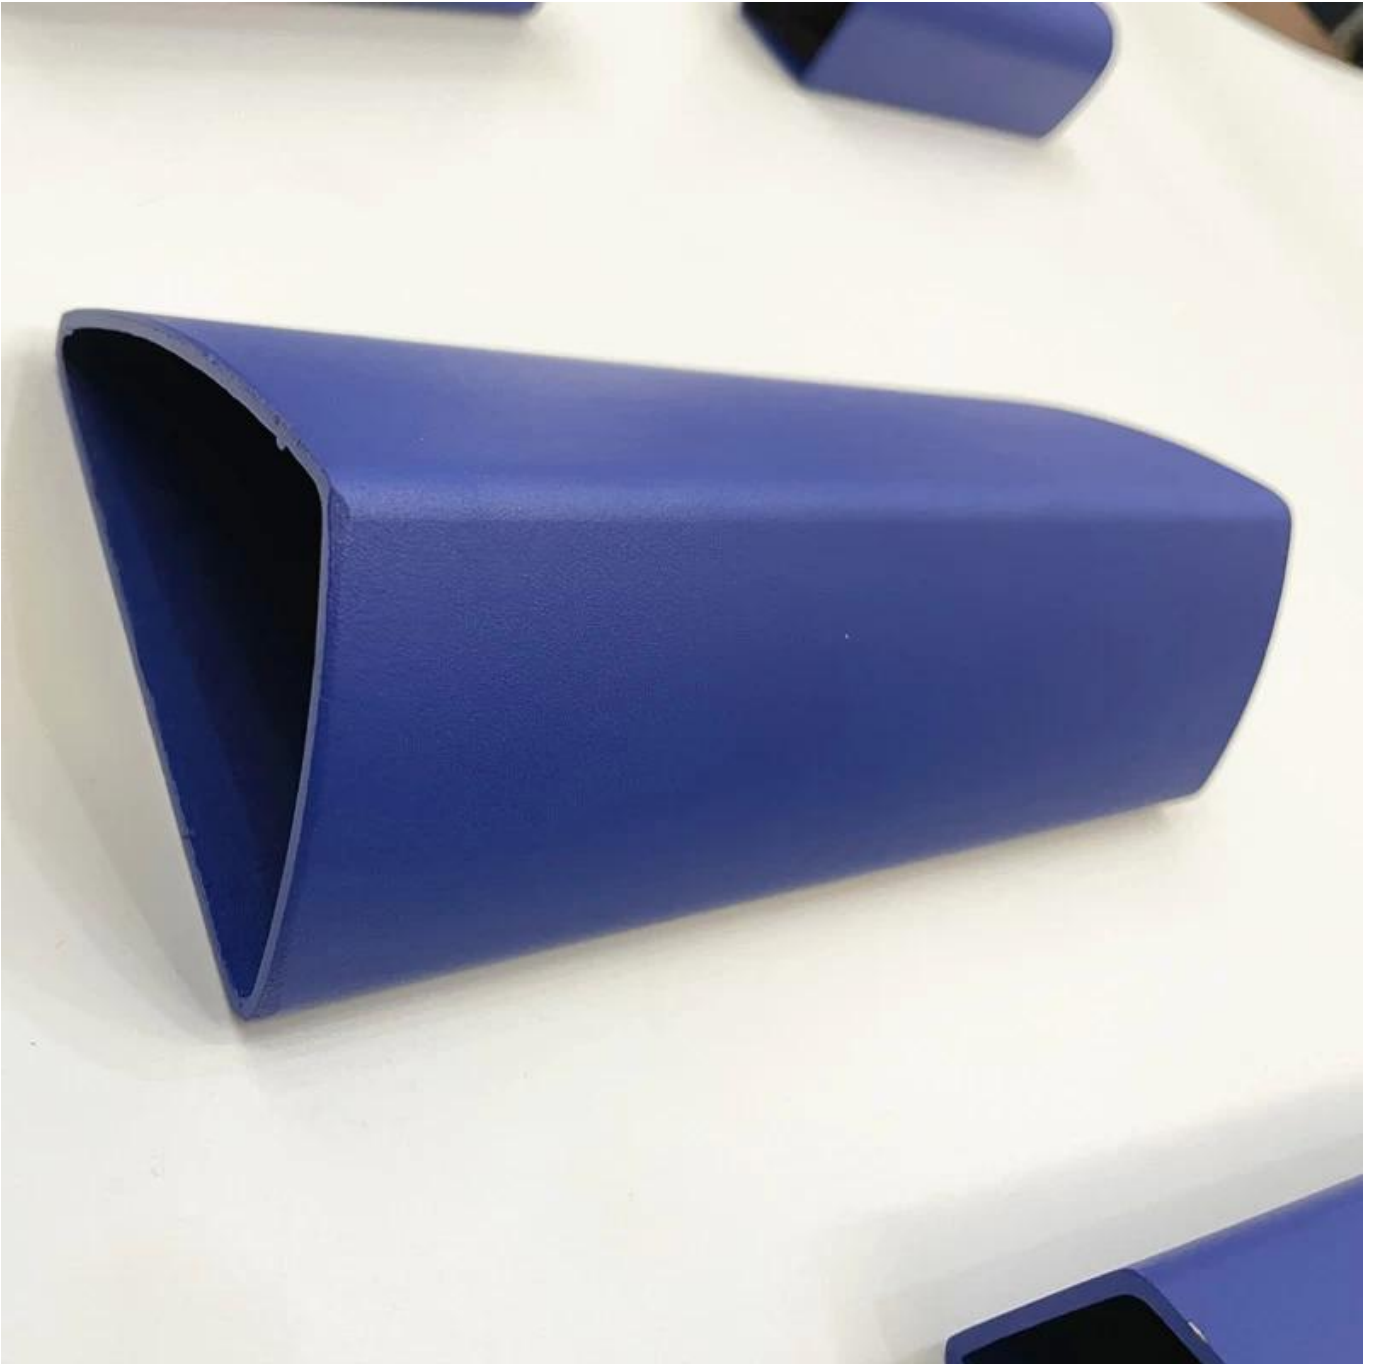

Blue color Powder coated galvanized steel pipe for Steel Fence balcony /Road guardrails.

Features-

Item	Powder coated steel pipe for Steel Fence
Material	steel or aluminum
Finish	Blue/Black/grey/white color powder coating
Top handrail	 <p>80x40mm oval shape</p>
Main post	 <p>40x40mm</p>
Middle bar	 <p>32*32mm</p>
vertical posts	12*12mm small vertical rails
Accessaries	 <p>post to handrail bracket/mid bar to post bracket</p>
Assembly	easy to install with screws
MOQ	1 set

More available sizes of steel pipes-

Galvanized Steel Railings

More sizes available-

Item	Specs.	Shape	Remark	Item	Specs.	Shape	Remark	Item	Specs. (mm)	Shape	Remark
Handrail (mm)	80x40		optional	Main Post	40x40 50x50		optional	Connector (middle/bottom rail to post)	32x32 40x40 40x30 50x50		optional
	60x30			Middle/Bottom rail	32x32 35x35 40x40 45x45			water-proof sleeves (for small vertical post)	19x19 16x16 22x22 25x25		
	70x30				40x30				25x12 28x20		
	93x45			Small vertical post	19x19 16x16 22x22 25x25			Rivet screw	M6x15		
	80x40				25x12			corner connector (handrail to handrail to post)	80x40/40		
	80x40				28x20			T shape connector	80x40/40		
	60x40				25x18			post to handrail connector	80x40		
	60x60				Φ22			Handrail connection cover	80x40		
	50x50			Middle/Bottom slot rail	32x32 35x35			Main post base plate	40x40		
	60x40				40x30			Main post base cover	40x40		
								handrail cap	80x40		

Sample set of galvanised steel handrail railings-

More designs of Steel Handrails , with just a middle bar-

Production photos of zinc steel fence-

Project photos of Steel pipe Fence Guardrails-

If you have a specific project that need Steel balcony Handrail Railings , please feel free to contact for for quote .