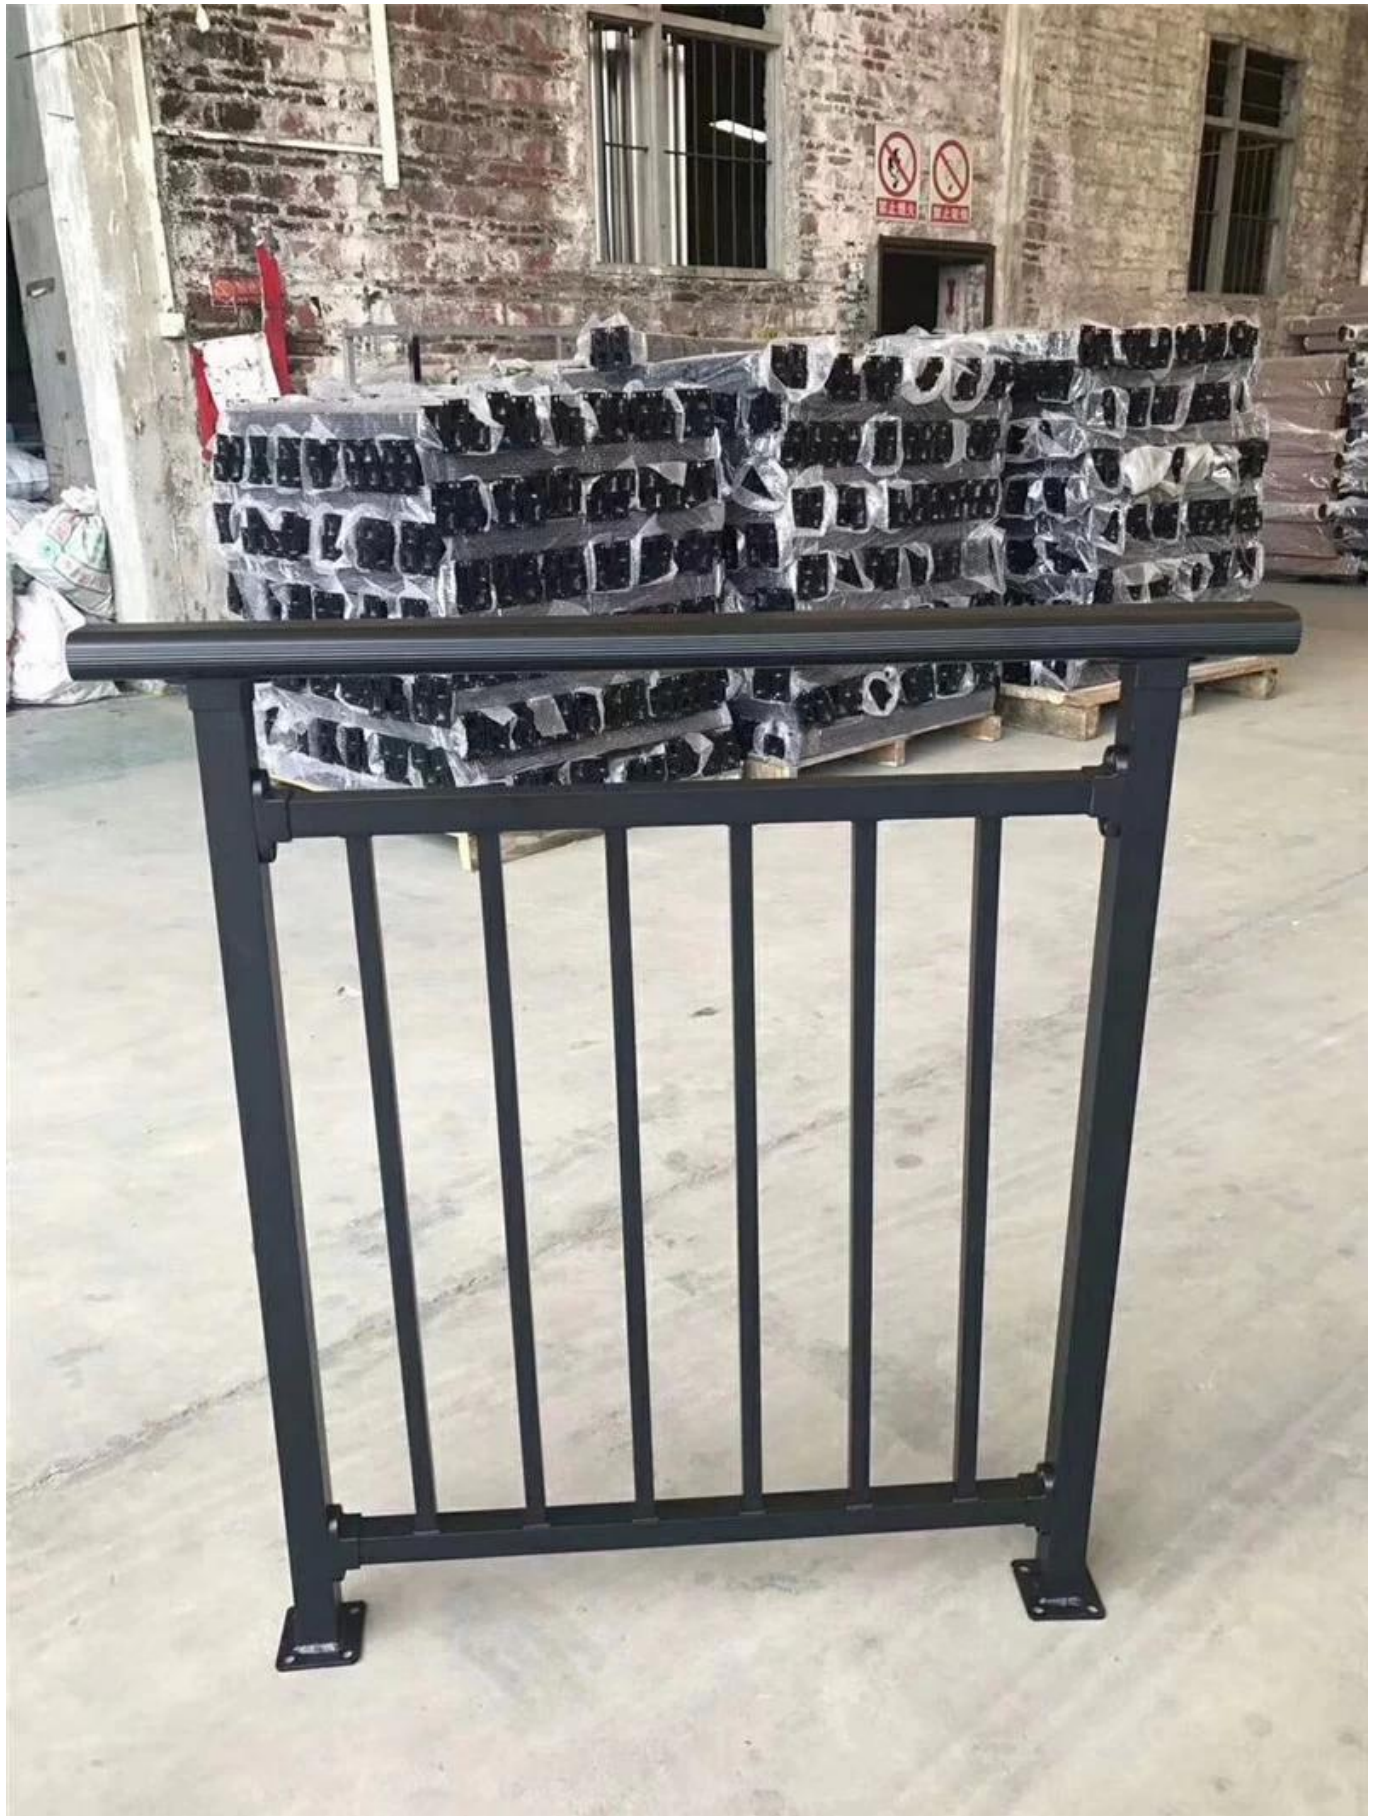

Blue color Powder coated galvanized steel pipe for Steel Fence balcony /Road guardrails.

Features-

Item	Powder coated steel pipe for Steel Fence
Material	steel or aluminum
Finish	Blue/Black/grey/white color powder coating
Top handrail	 <p>80x40mm oval shape</p>
Main post	 <p>40x40mm</p>
Middle bar	 <p>32*32mm</p>
vertical posts	12*12mm small vertical rails
Accessaries	 <p>post to handrail bracket/mid bar to post bracket</p>
Assembly	easy to install with screws
MOQ	1 set

More available sizes of steel pipes-

Galvanized Steel Railings

More sizes available-

Item	Specs.	Shape	Remark	Item	Specs.	Shape	Remark	Item	Specs. (mm)	Shape	Remark
Handrail (mm)	80x40		optional	Main Post	40x40 50x50		optional	Connector (middle/bottom rail to post)	32x32 40x40 40x30 50x50		optional
	60x30			Middle/Bottom rail	32x32 35x35 40x40 45x45			water-proof sleeves (for small vertical post)	19x19 16x16 22x22 25x25		
	70x30				40x30				25x12 28x20		
	93x45			Small vertical post	19x19 16x16 22x22 25x25			Rivet screw	M6x15		
	80x40				25x12			corner connector (handrail to handrail to post)	80x40/40		
	80x40				28x20			T shape connector	80x40/40		
	60x40				25x18			post to handrail connector	80x40		
	60x60				Φ22			Handrail connection cover	80x40		
	50x50			Middle/Bottom slot rail	32x32 35x35			Main post base plate	40x40		
	60x40				40x30			Main post base cover	40x40		
								handrail cap	80x40		

Sample set of galvanised steel handrail railings-

More designs of Steel Handrails , with just a middle bar-

Production photos of zinc steel fence-

Project photos of Steel pipe Fence Guardrails-

If you have a specific project that need Steel balcony Handrail Railings , please feel free to contact for for quote .