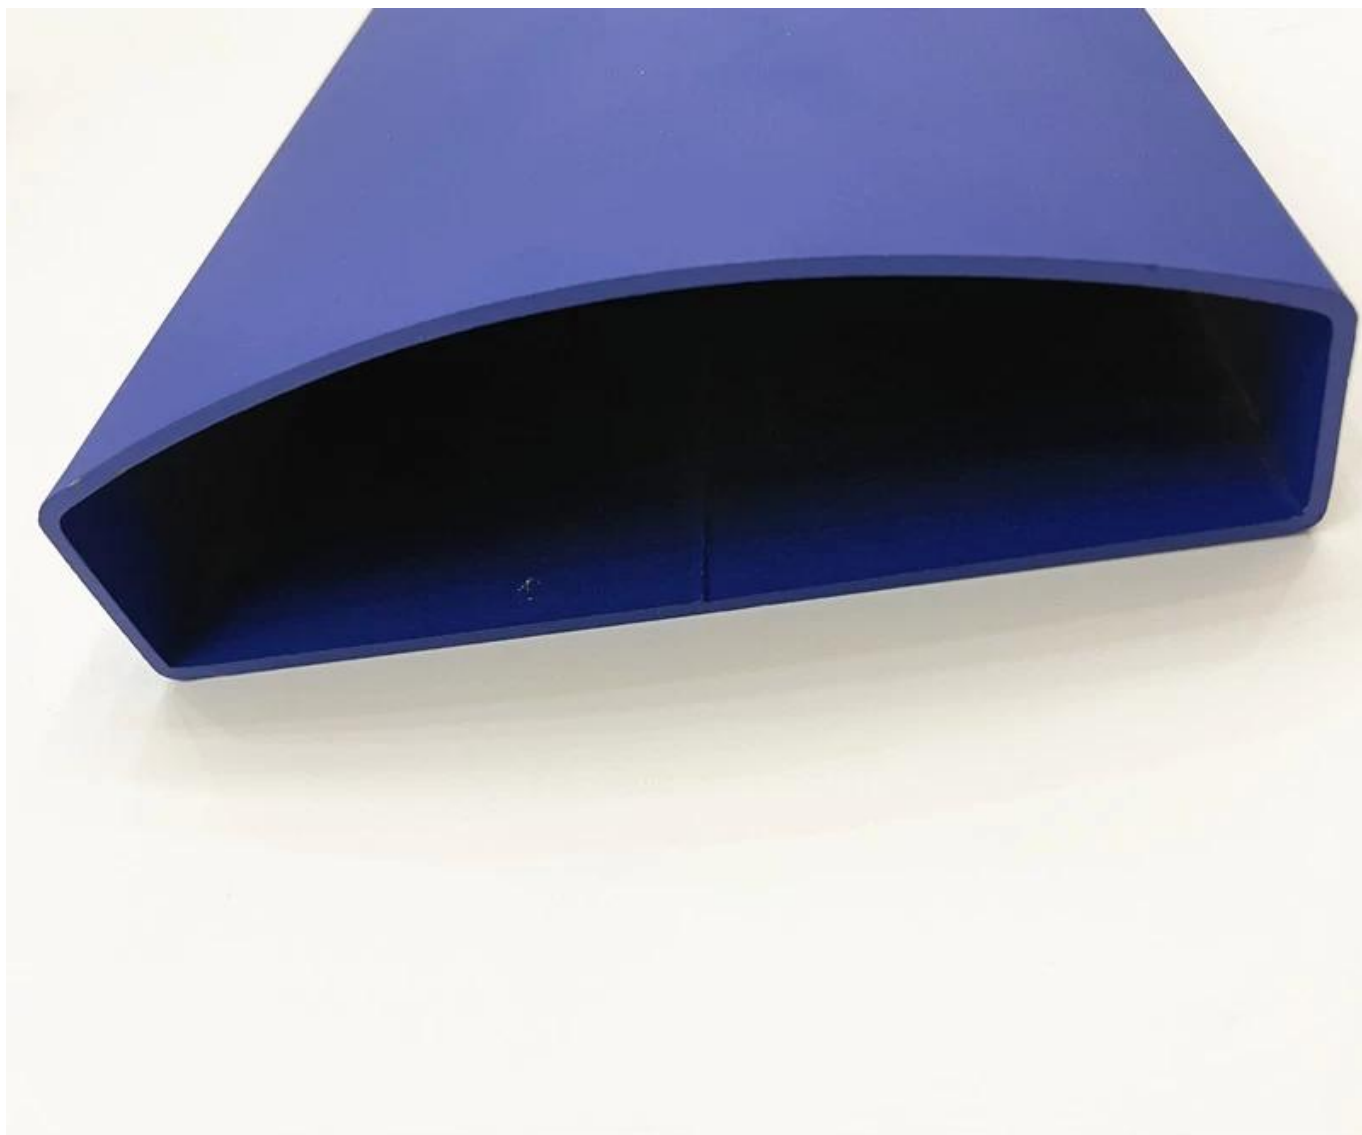

Blue color Powder coated galvanized steel pipe for Steel Fence balcony /Road guardrails.

Features-

Item	Powder coated steel pipe for Steel Fence
Material	steel or aluminum
Finish	Blue/Black/grey/white color powder coating
Top handrail	 <p>80x40mm oval shape</p>
Main post	 <p>40x40mm</p>
Middle bar	 <p>32*32mm</p>
vertical posts	12*12mm small vertical rails
Accessaries	 <p>post to handrail bracket/mid bar to post bracket</p>
Assembly	easy to install with screws
MOQ	1 set

More available sizes of steel pipes-

Galvanized Steel Railings

More sizes available-

Item	Specs.	Shape	Remark	Item	Specs.	Shape	Remark	Item	Specs. (mm)	Shape	Remark
Handrail (mm)	80x40		optional	Main Post	40x40 50x50		optional	Connector (middle/bottom rail to post)	32x32 40x40 40x30 50x50		optional
	60x30			Middle/Bottom rail	32x32 35x35 40x40 45x45			water-proof sleeves (for small vertical post)	19x19 16x16 22x22 25x25		
	70x30				40x30				25x12 28x20		
	93x45			Small vertical post	19x19 16x16 22x22 25x25			Rivet screw	M6x15		
	80x40				25x12			corner connector (handrail to handrail to post)	80x40/40		
	80x40				28x20			T shape connector	80x40/40		
	60x40				25x18			post to handrail connector	80x40		
	60x60				Φ22			Handrail connection cover	80x40		
	50x50			Middle/Bottom slot rail	32x32 35x35			Main post base plate	40x40		
	60x40				40x30			Main post base cover	40x40		
								handrail cap	80x40		

Sample set of galvanised steel handrail railings-

More designs of Steel Handrails , with just a middle bar-

Production photos of zinc steel fence-

Project photos of Steel pipe Fence Guardrails-

If you have a specific project that need Steel balcony Handrail Railings , please feel free to contact for for quote .