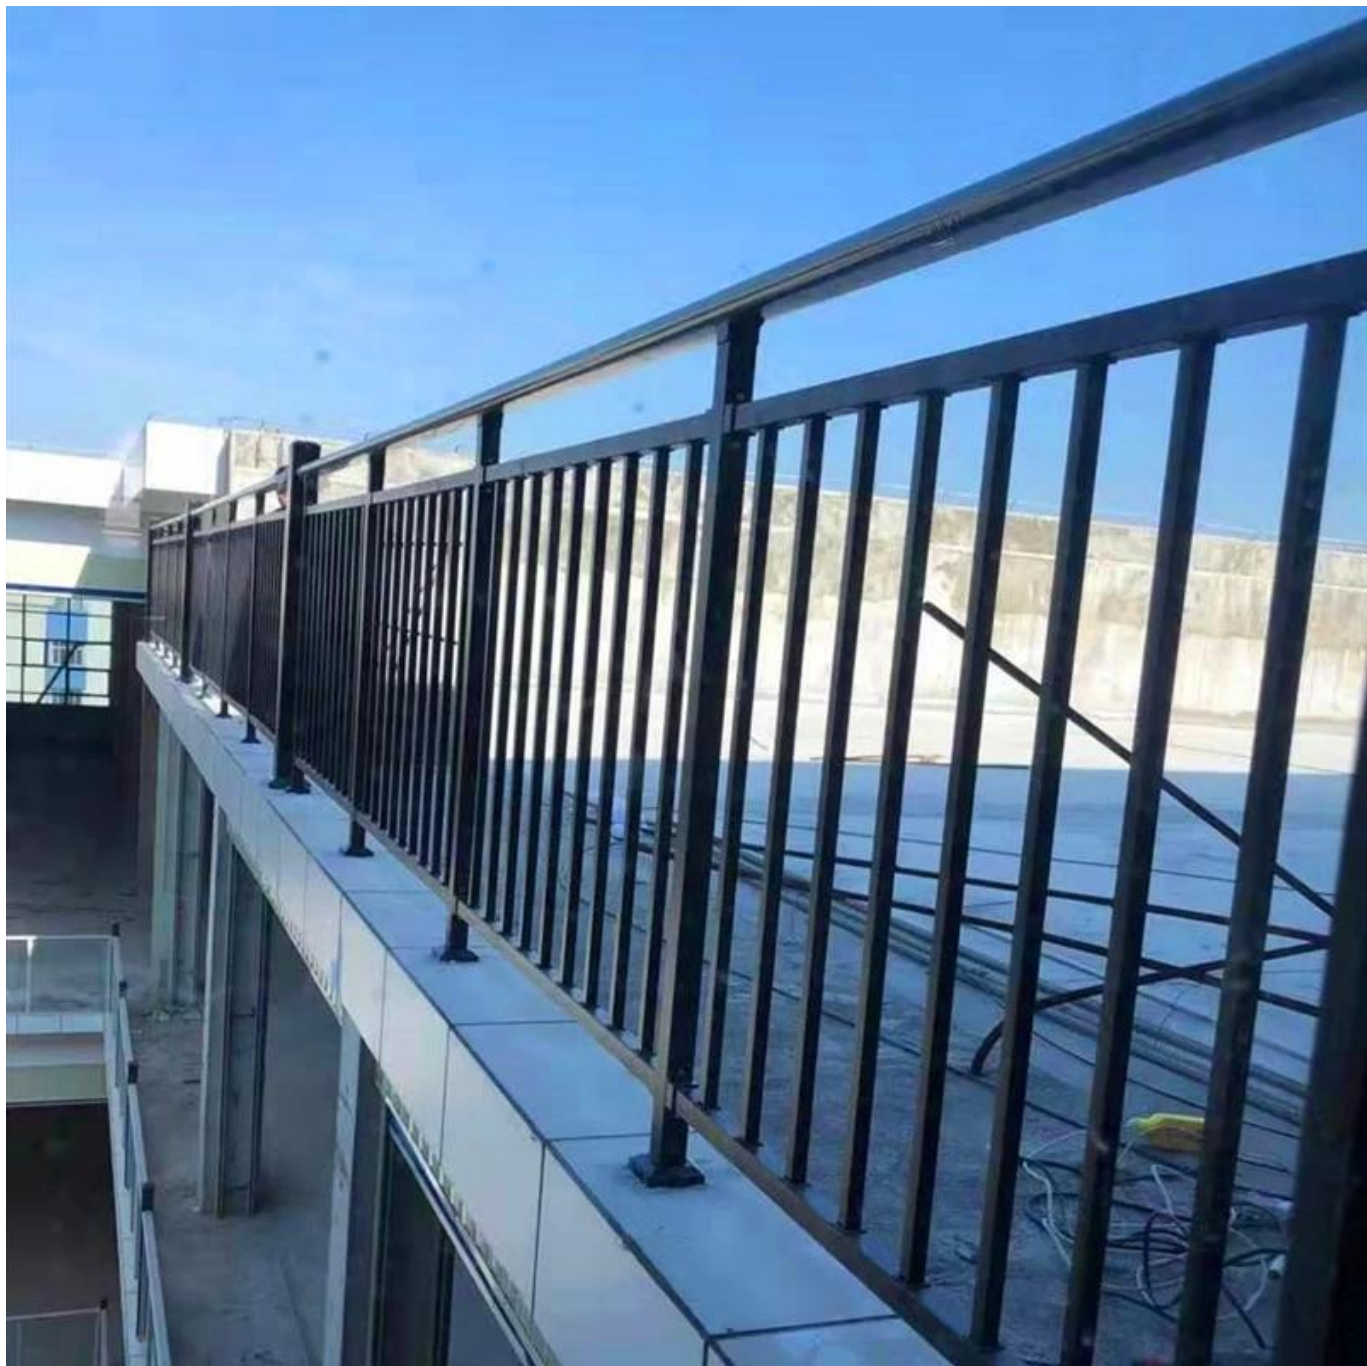

Blue color Powder coated galvanized steel pipe for Steel Fence balcony /Road guardrails.

Features-

Item	Powder coated steel pipe for Steel Fence
Material	steel or aluminum
Finish	Blue/Black/grey/white color powder coating
Top handrail	 <p>80x40mm oval shape</p>
Main post	 <p>40x40mm</p>
Middle bar	 <p>32*32mm</p>
vertical posts	12*12mm small vertical rails
Accessaries	 <p>post to handrail bracket/mid bar to post bracket</p>
Assembly	easy to install with screws
MOQ	1 set

More available sizes of steel pipes-

Galvanized Steel Railings

More sizes available-

Item	Specs.	Shape	Remark	Item	Specs.	Shape	Remark	Item	Specs. (mm)	Shape	Remark
Handrail (mm)	80x40		optional	Main Post	40x40 50x50		optional	Connector (middle/bottom rail to post)	32x32 40x40 40x30 50x50		optional
	60x30			Middle/Bottom rail	32x32 35x35 40x40 45x45			water-proof sleeves (for small vertical post)	19x19 16x16 22x22 25x25		
	70x30				40x30				25x12 28x20		
	93x45			Small vertical post	19x19 16x16 22x22 25x25			Rivet screw	M6x15		
	80x40				25x12			corner connector (handrail to handrail to post)	80x40/40		
	80x40				28x20			T shape connector	80x40/40		
	60x40				25x18			post to handrail connector	80x40		
	60x60				Φ22			Handrail connection cover	80x40		
	50x50			Middle/Bottom slot rail	32x32 35x35			Main post base plate	40x40		
	60x40				40x30			Main post base cover	40x40		
								handrail cap	80x40		

Sample set of galvanised steel handrail railings-

More designs of Steel Handrails , with just a middle bar-

Production photos of zinc steel fence-

Project photos of Steel pipe Fence Guardrails-

If you have a specific project that need Steel balcony Handrail Railings , please feel free to contact for for quote .