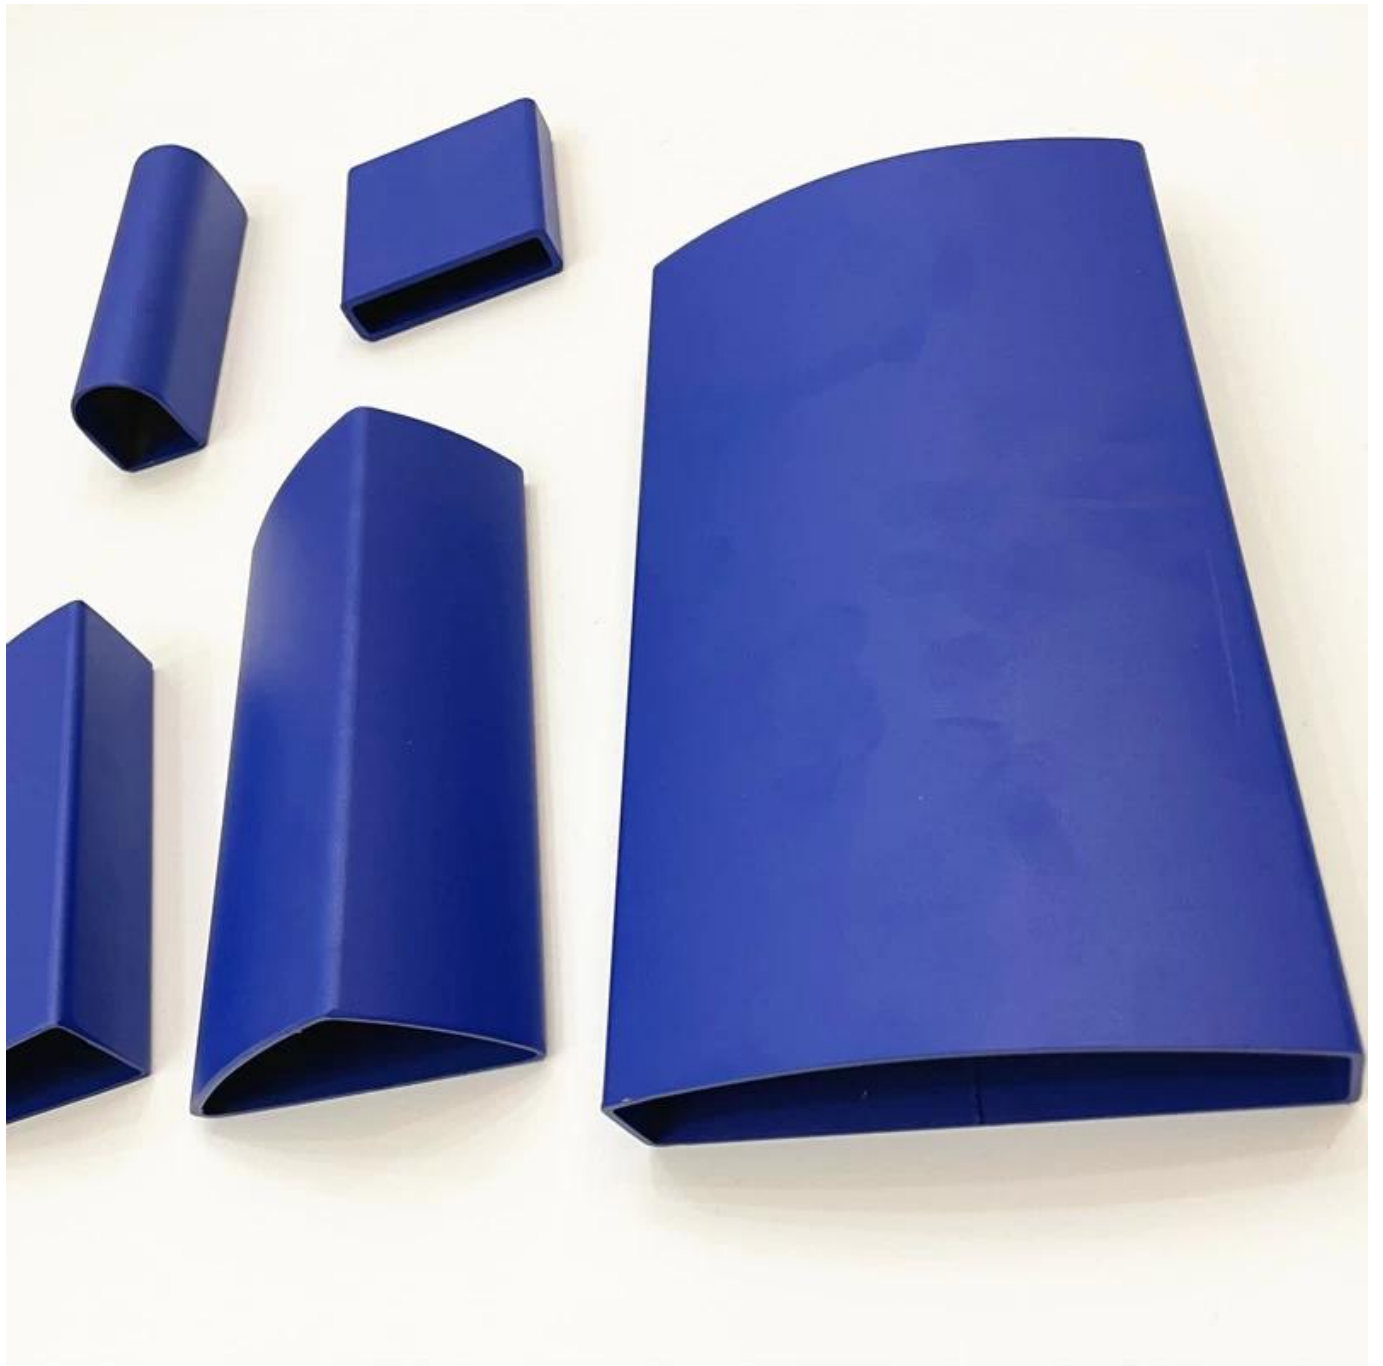

Blue color Powder coated galvanized steel pipe for Steel Fence balcony /Road guardrails.

Features-

Item	Powder coated steel pipe for Steel Fence
Material	steel or aluminum
Finish	Blue/Black/grey/white color powder coating
Top handrail	 <p>80x40mm oval shape</p>
Main post	 <p>40x40mm</p>
Middle bar	 <p>32*32mm</p>
vertical posts	12*12mm small vertical rails
Accessaries	 <p>post to handrail bracket/mid bar to post bracket</p>
Assembly	easy to install with screws
MOQ	1 set

More available sizes of steel pipes-

Galvanized Steel Railings

More sizes available-

Item	Specs.	Shape	Remark	Item	Specs.	Shape	Remark	Item	Specs. (mm)	Shape	Remark
Handrail (mm)	80x40		optional	Main Post	40x40 50x50		optional	Connector (middle/bottom rail to post)	32x32 40x40 40x30 50x50		optional
	60x30			Middle/Bottom rail	32x32 35x35 40x40 45x45			water-proof sleeves (for small vertical post)	19x19 16x16 22x22 25x25		
	70x30				40x30				25x12 28x20		
	93x45			Small vertical post	19x19 16x16 22x22 25x25			Rivet screw	M6x15		
	80x40				25x12			corner connector (handrail to handrail to post)	80x40/40		
	80x40				28x20			T shape connector	80x40/40		
	60x40				25x18			post to handrail connector	80x40		
	60x60				Φ22			Handrail connection cover	80x40		
	50x50			Middle/Bottom slot rail	32x32 35x35			Main post base plate	40x40		
	60x40				40x30			Main post base cover	40x40		
								handrail cap	80x40		

Sample set of galvanised steel handrail railings-

More designs of Steel Handrails , with just a middle bar-

Production photos of zinc steel fence-

Project photos of Steel pipe Fence Guardrails-

If you have a specific project that need Steel balcony Handrail Railings , please feel free to contact for for quote .