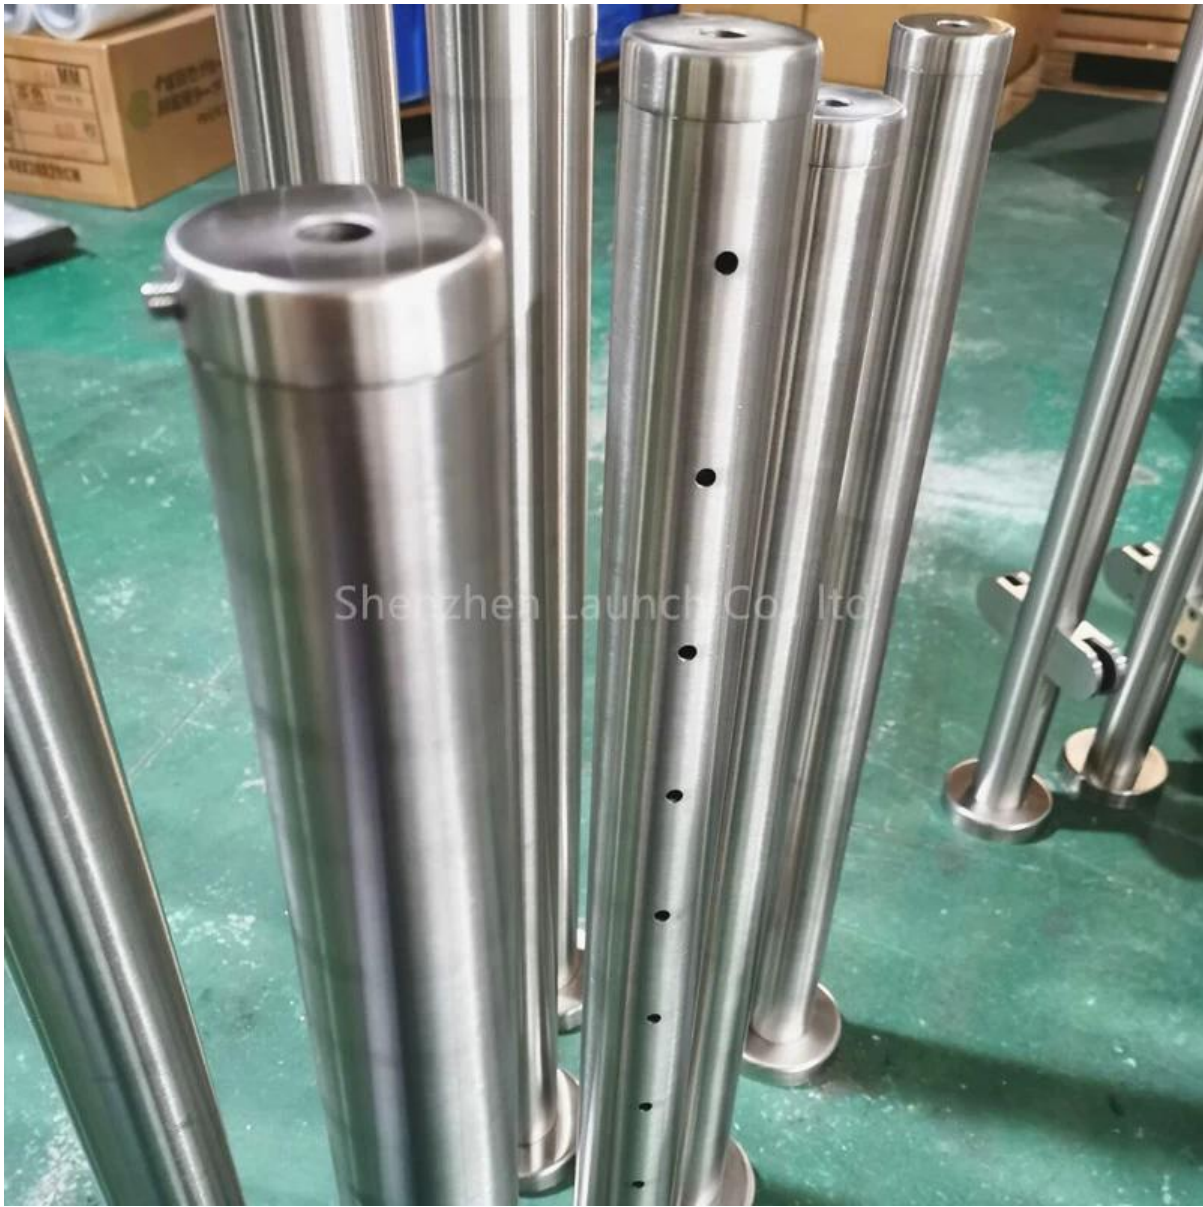

Pre-drilled stainless steel cable deck railing post easy to install deck railing systems with elegant look , easy to maintain .

Features of cable deck railing post-

Available railing post sizes- ROUND	42.4/50.8mm
Available railing post sizes - SQUARE	40*40/50*50mm
Cable diameter	3mm 4mm 5mm
Cable tensioner	swage or swageless type optional
Material	304/316 SS
MOQ	1pc

Photos of cable deck railing post-

**LCH-213**

**LCH-124**

Cable tensioners to go with cable railing posts-

Project photos of cable deck railing post systems -