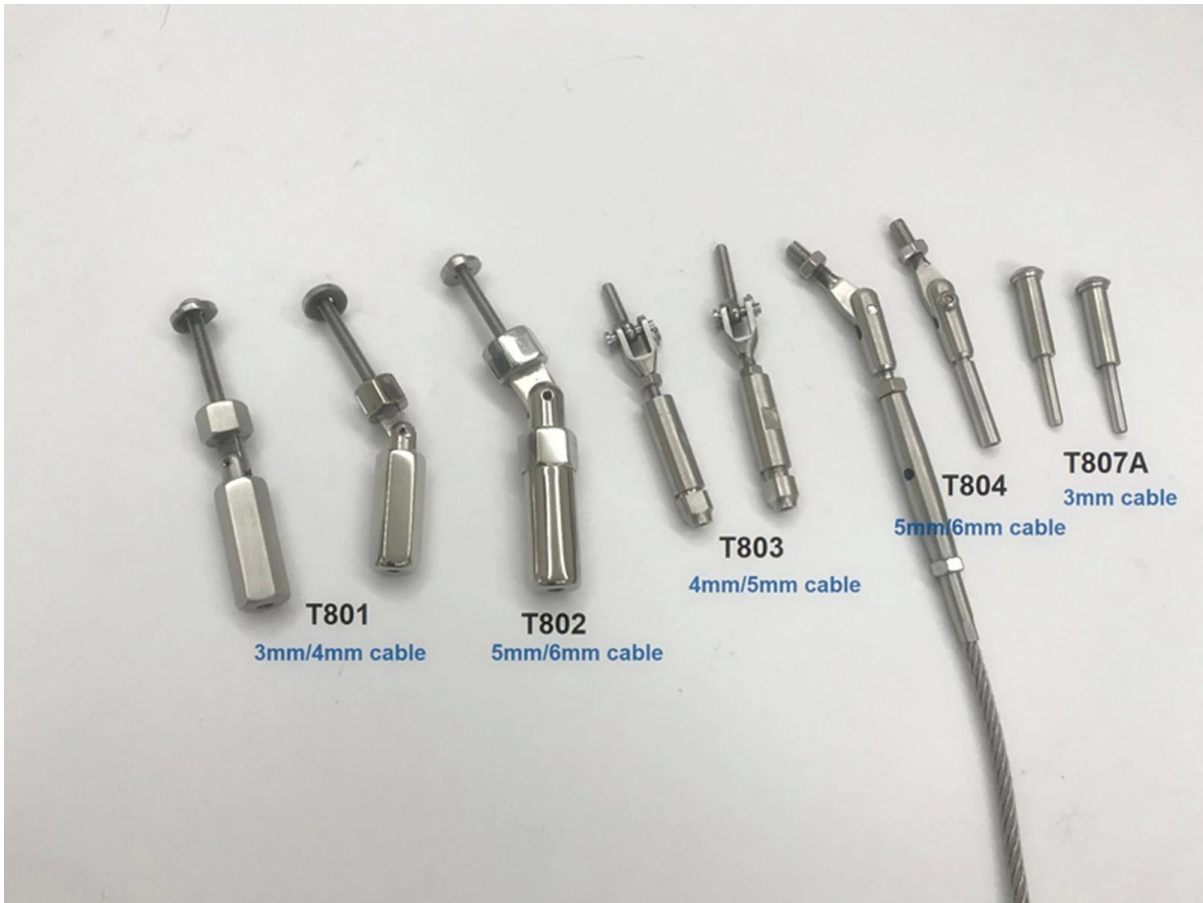

Pre-drilled stainless steel cable deck railing post easy to install deck railing systems with elegant look , easy to maintain .

Features of cable deck railing post-

Available railing post sizes- ROUND	42.4/50.8mm
Available railing post sizes - SQUARE	40*40/50*50mm
Cable diameter	3mm 4mm 5mm
Cable tensioner	swage or swageless type optional
Material	304/316 SS
MOQ	1pc

Photos of cable deck railing post-

**LCH-213**

**LCH-124**

Cable tensioners to go with cable railing posts-

Project photos of cable deck railing post systems -