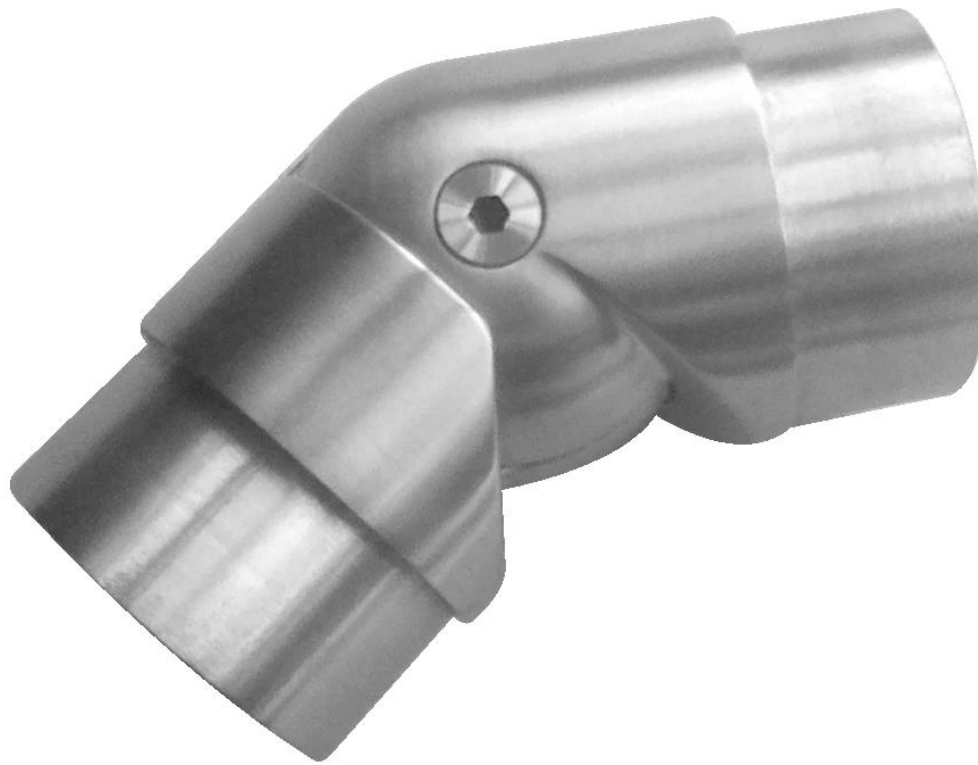

I. SPECS. FOR Round Handrail Connector Adjustable Handrail Fitting

TYPE	ADJUSTABLE DEGREES
MATERIAL	304/316 STAINLESS STEEL
FINISH	MIRROR , BRUSHED FINISH
FOR TUBE DIAMETER	42.4/50.8MM
ASSEMBLE	TIGHT FIT
MOQ	1 PC

II. Photos for Round Handrail Connector Adjustable Handrail Fitting

We have more models of Handrail Fittings available -