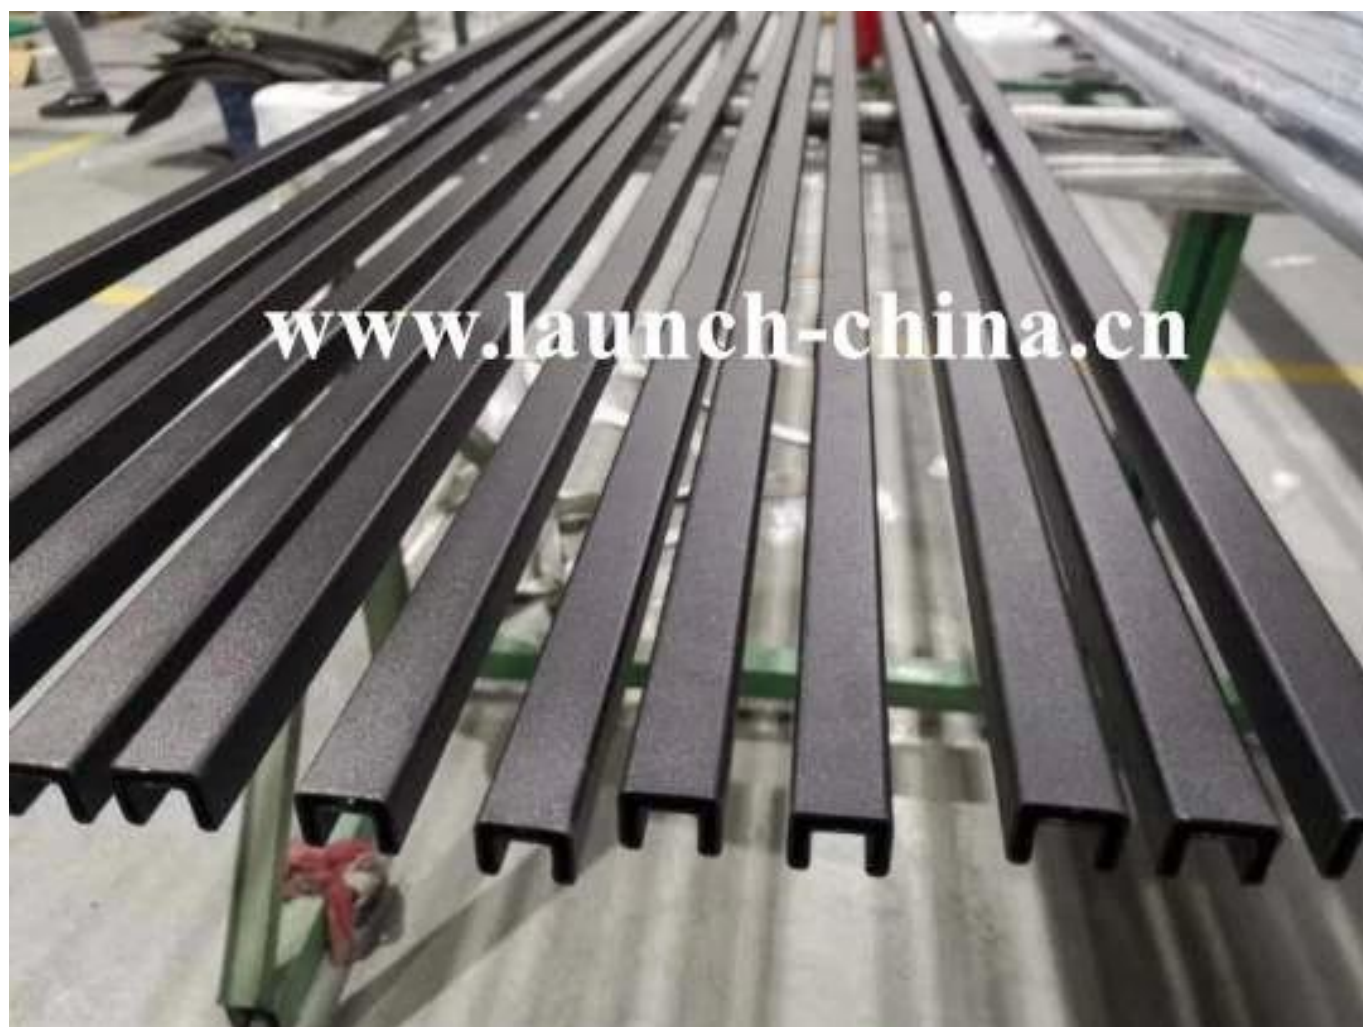

## Round Top Rail or Slotted Tube for 12mm Frameless Glass Balustrade

- 25.4mm or 42.4mm round
  - 316L stainless steel
- Mirror polished or satin brushed or black  
2800mm and 5800mm lengths  
Full set accessories available  
Balustrade compliant

## Round type Top Mounted Rail Mini Profile Capping Rail:

**Square Type Top Mounted Rail Mini Profile Capping Rail:**

**Fittings for Frameless Glass Round Top Rail:**

**Fittings for Frameless Glass Square Top Rail:**