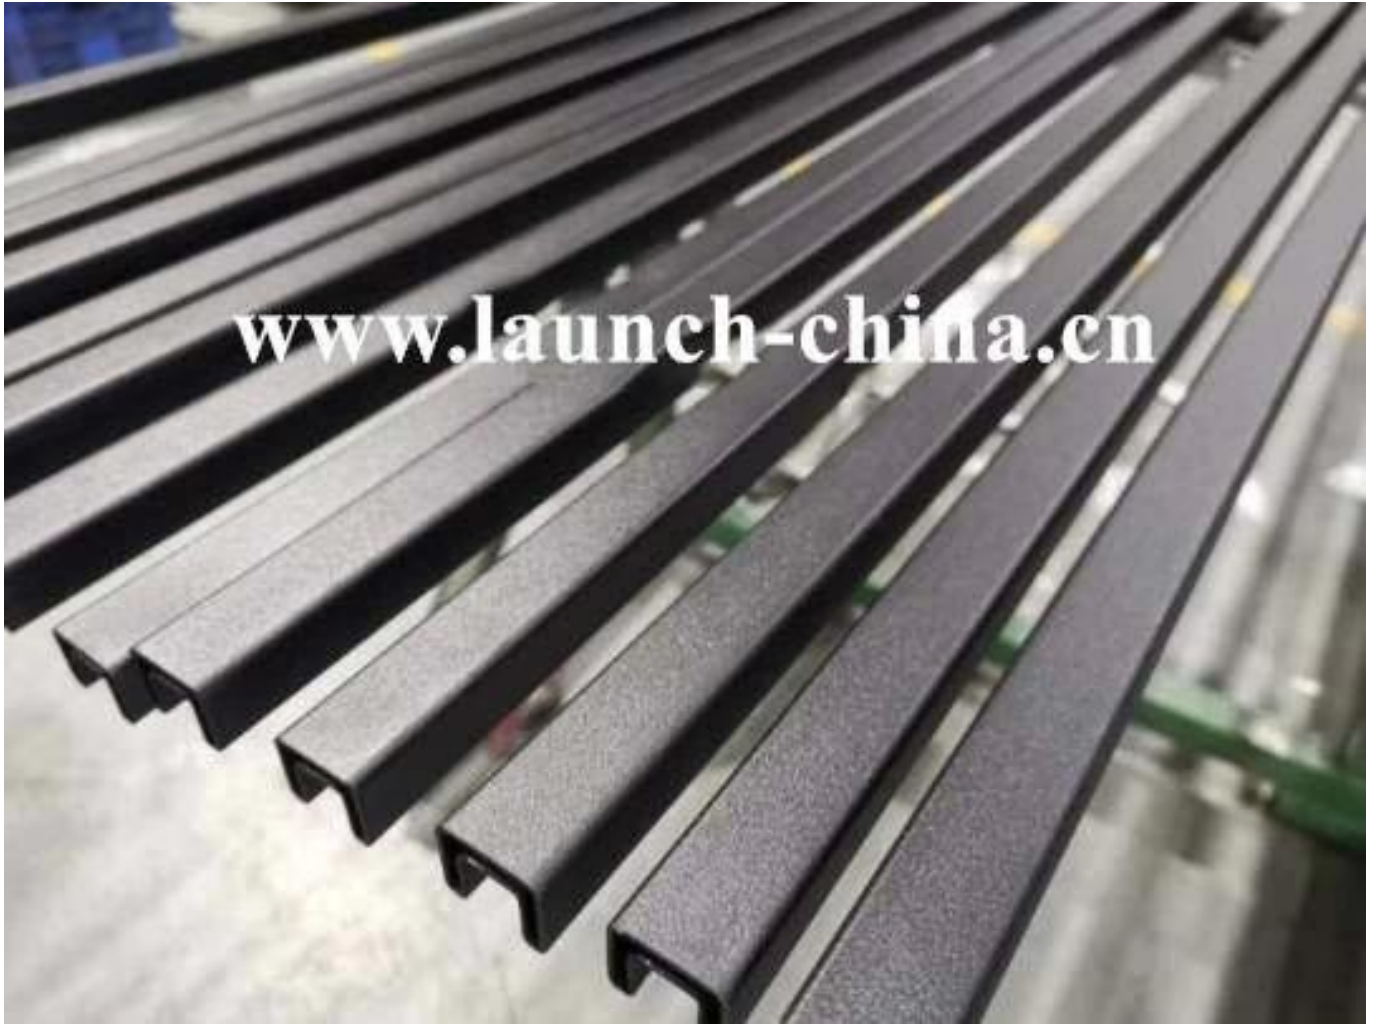

## Round Top Rail or Slotted Tube for 12mm Frameless Glass Balustrade

- 25.4mm or 42.4mm round
  - 316L stainless steel
- Mirror polished or satin brushed or black  
2800mm and 5800mm lengths  
Full set accessories available  
Balustrade compliant

## Round type Top Mounted Rail Mini Profile Capping Rail:

**Square Type Top Mounted Rail Mini Profile Capping Rail:**

**Fittings for Frameless Glass Round Top Rail:**

**Fittings for Frameless Glass Square Top Rail:**