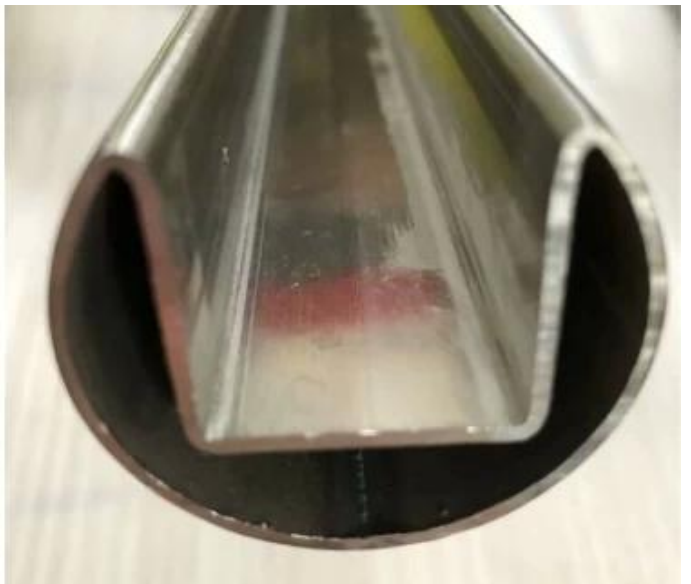

## Round Top Rail or Slotted Tube for 12mm Frameless Glass Balustrade

- 25.4mm or 42.4mm round
  - 316L stainless steel
- Mirror polished or satin brushed or black  
2800mm and 5800mm lengths  
Full set accessories available  
Balustrade compliant

## Round type Top Mounted Rail Mini Profile Capping Rail:

**Square Type Top Mounted Rail Mini Profile Capping Rail:**

**Fittings for Frameless Glass Round Top Rail:**

**Fittings for Frameless Glass Square Top Rail:**