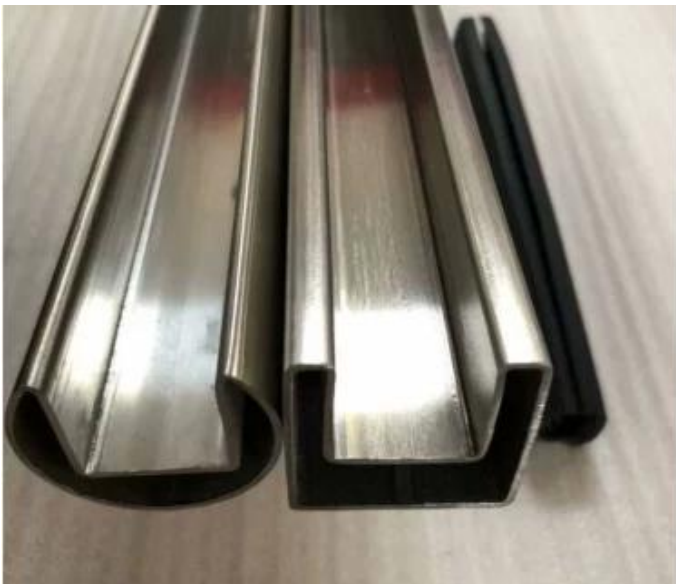

## Round Top Rail or Slotted Tube for 12mm Frameless Glass Balustrade

- 25.4mm or 42.4mm round
  - 316L stainless steel
- Mirror polished or satin brushed or black  
2800mm and 5800mm lengths  
Full set accessories available  
Balustrade compliant

## Round type Top Mounted Rail Mini Profile Capping Rail:

**Square Type Top Mounted Rail Mini Profile Capping Rail:**

**Fittings for Frameless Glass Round Top Rail:**

**Fittings for Frameless Glass Square Top Rail:**