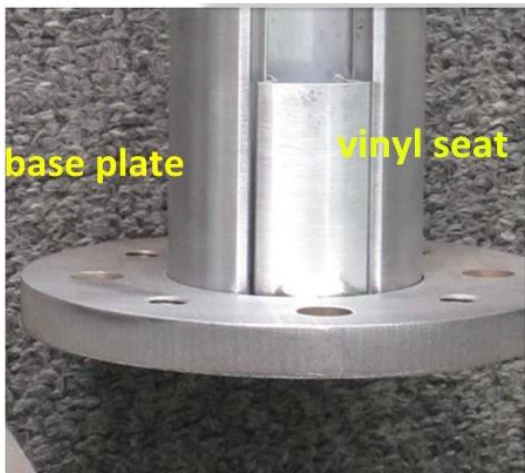

### Detail specifications :

Material: Aluminum 6063 T5

Finish: powder coating

Dimension 1: Round shape, Dia50\*3mm, standard height 1265mm, or as per your requirement

Dimension 2: Square shape, 50\*50\*3mm, standard height 1265mm, or as per your requirement

**Round 1 way**

**Round 2 way  
180 degree**

**Round 2 way  
135 degree**

**Round 2 way  
90 degree**

2. Square semi frameless glass fencing aluminum post : 50 x 50 x 3mm

**Square 1 way**

**Square 2 way  
180 degree**

**Square 2 way  
135 degree**

**Square 2 way  
90 degree**

Mill Finished Color :

Silver Color :

White Color :

3. Round semi frameless glass fencing aluminum post : diameter 50mm x 3mm

**Round 1 way**

**Round 2 way  
180 degree**