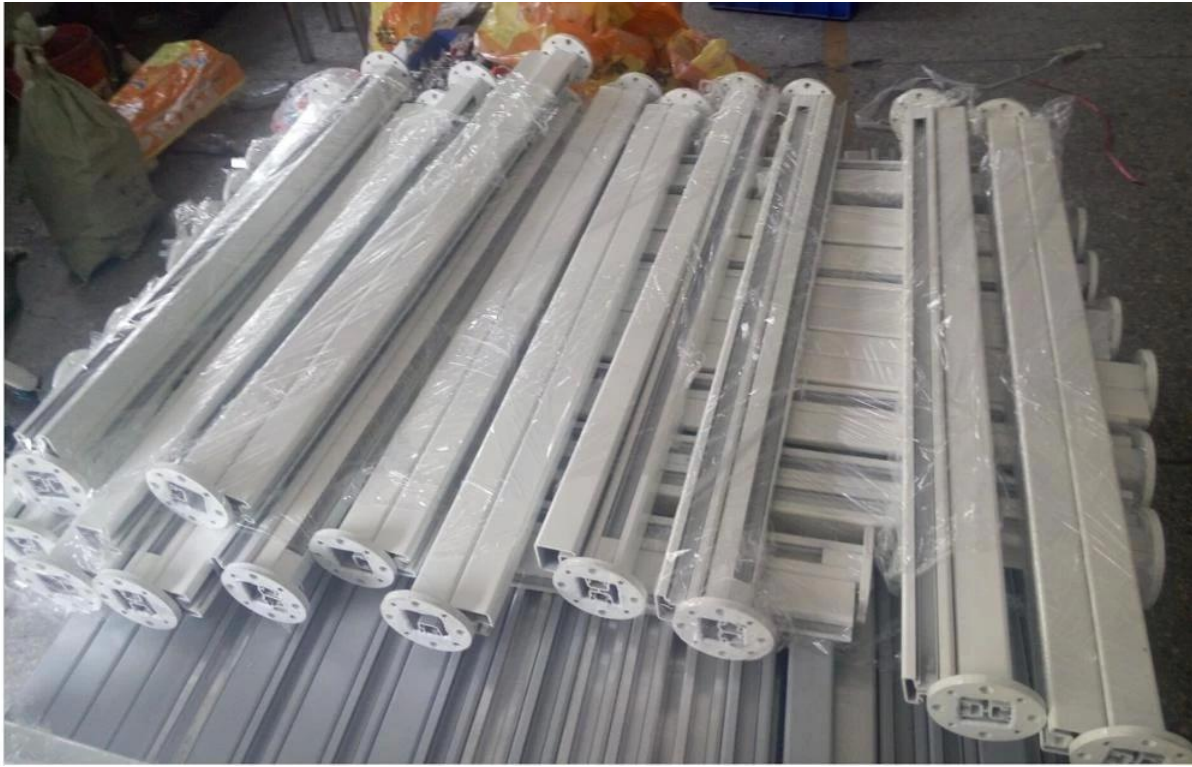

**Square 2 way  
135 degree**

**Square 2 way  
90 degree**

Mill Finished Color :

Silver Color :

White Color :

3. Round semi frameless glass fencing aluminum post : diameter 50mm x 3mm

**Round 1 way**

**Round 2 way  
180 degree**