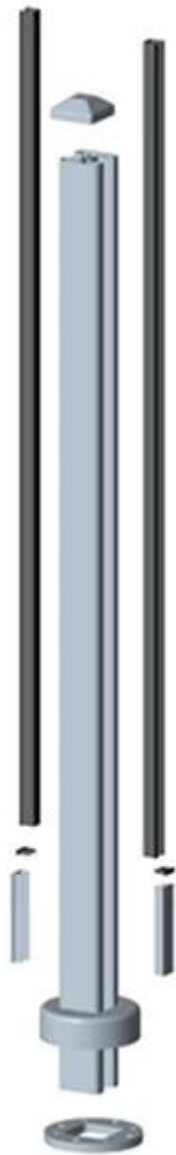

## Round aluminum balustrade handrail post for glass handrail

### Detail specifications :

Material: Aluminum 6063 T5

Finish: powder coating

Dimension 1: Round shape, Dia50\*3mm, standard height 1265mm, or as per your requirement

Dimension 2: Square shape, 50\*50\*3mm, standard height 1265mm, or as per your requirement

Different types of post available: 1 way post, 2 way 180 degree, 2 way 90 degree, 2 way 135 degree

For glass thickness: 10-12mm.

Post height = 1.1 meter. Or as per your requirement.

1: Round aluminum balustrade post

**Round 1 way**

**Round 2 way  
180 degree**

**Round 2 way  
135 degree**

**Round 2 way  
90 degree**

2. Square semi frameless glass fencing aluminum post : 50 x 50 x 3mm

**Square 1 way**

**Square 2 way  
180 degree**