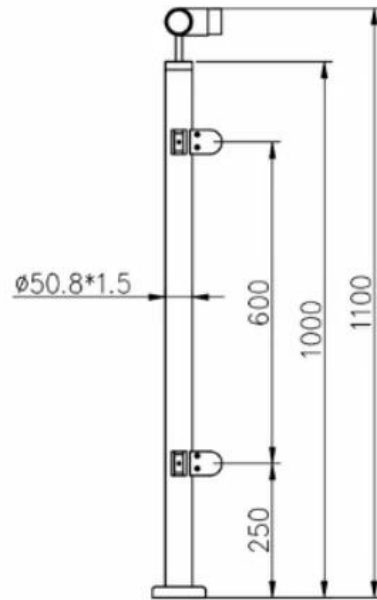

**Three types with top handrail**

1-way post

2-way 180° post

2-way 90° post

**Post drawing**

**Height can be changed to your needs**

KEBIL 科比奥®

KEBIL 科比奥®