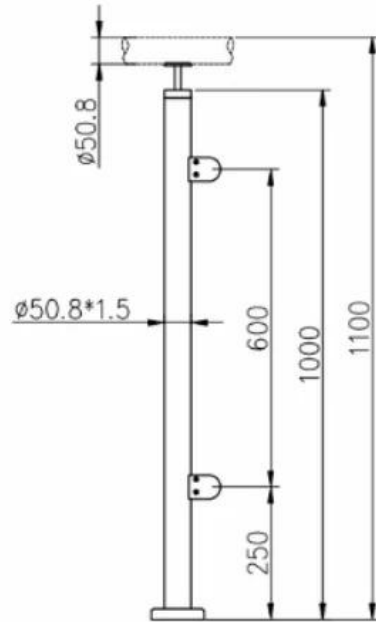

**Three types with top handrail**

1-way post

2-way 180° post

2-way 90° post

**Post drawing**

**Height can be changed to your needs**

KEBIL 科比奥®

KEBIL 科比奥®