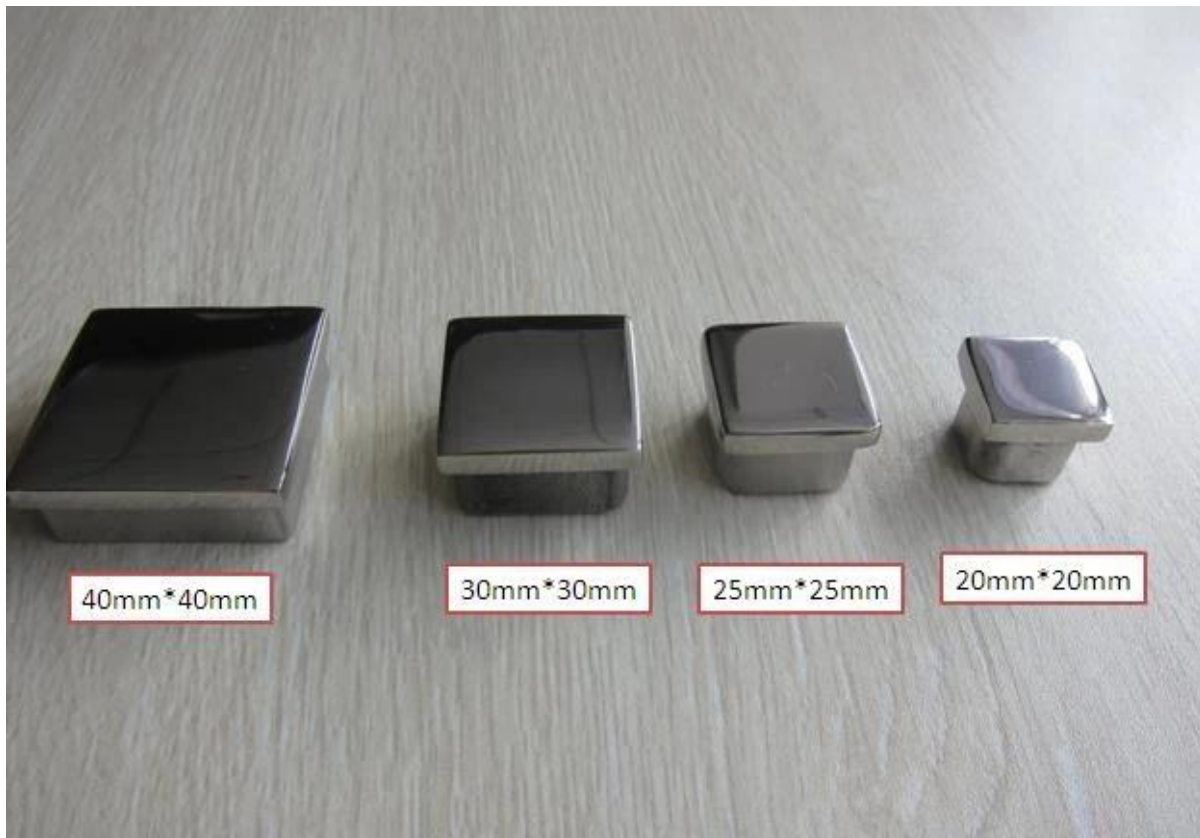

Round stainless steel end cap for staircase handrail

LCH-209

[stainless steel round post end cap,brushed finish round end caps](#)

LCH-209

Dome top LCH-213

[stainless steel end cap for round handrail pipe, stainless steel round handrail post end cap for stair](#)

LCH-213

LCH-214
[stainless steel round tube end cap](#)

LCH-214

LCH-215

LCH-215

Square tube end cap LCH-211

[Square stainless steel end cap for handrail](#)

[stainless steel 304 or 316 end cap](#)