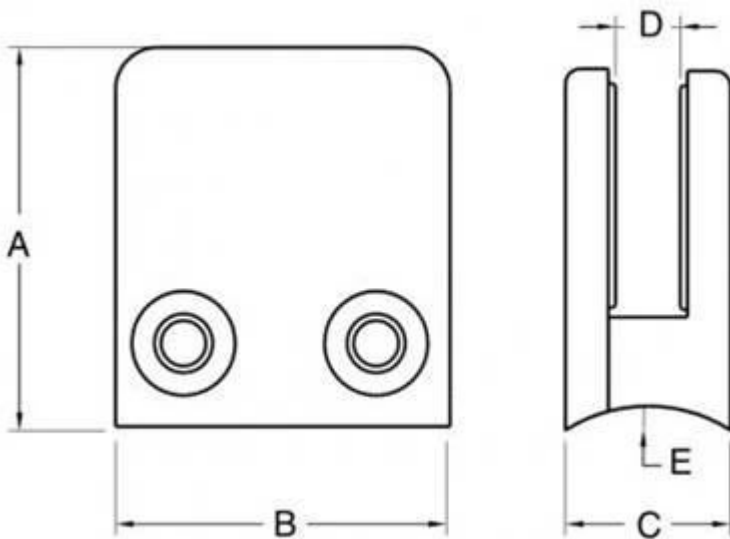

## SS316 glass clamp for glass railing

**G106**

material: stainless steel 304/316

finish: satin or mirror polished

for glass thickness: 8-12mm

Model No.	A	B	C	D	E
G106	50	40	25	11	0
G106R	52	40	25	11	R-21.5

**G102**

material: stainless steel 304/316  
finish: satin or mirror polished

Model No.	A	B	C	D	E
G102	44	44	25	11	0
G102R	48	44	25	11	R-21.5