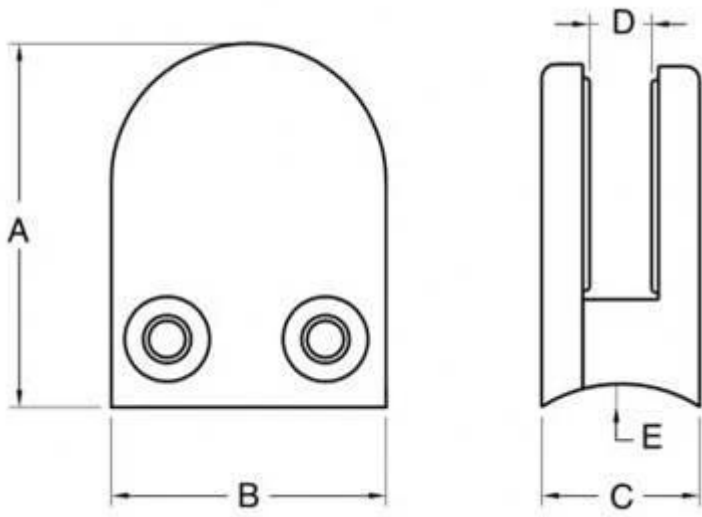

## SS316 glass clamp for glass railing

**G106**

material: stainless steel 304/316

finish: satin or mirror polished

for glass thickness: 8-12mm

Model No.	A	B	C	D	E
G106	50	40	25	11	0
G106R	52	40	25	11	R-21.5

**G102**

material: stainless steel 304/316  
finish: satin or mirror polished

Model No.	A	B	C	D	E
G102	44	44	25	11	0
G102R	48	44	25	11	R-21.5