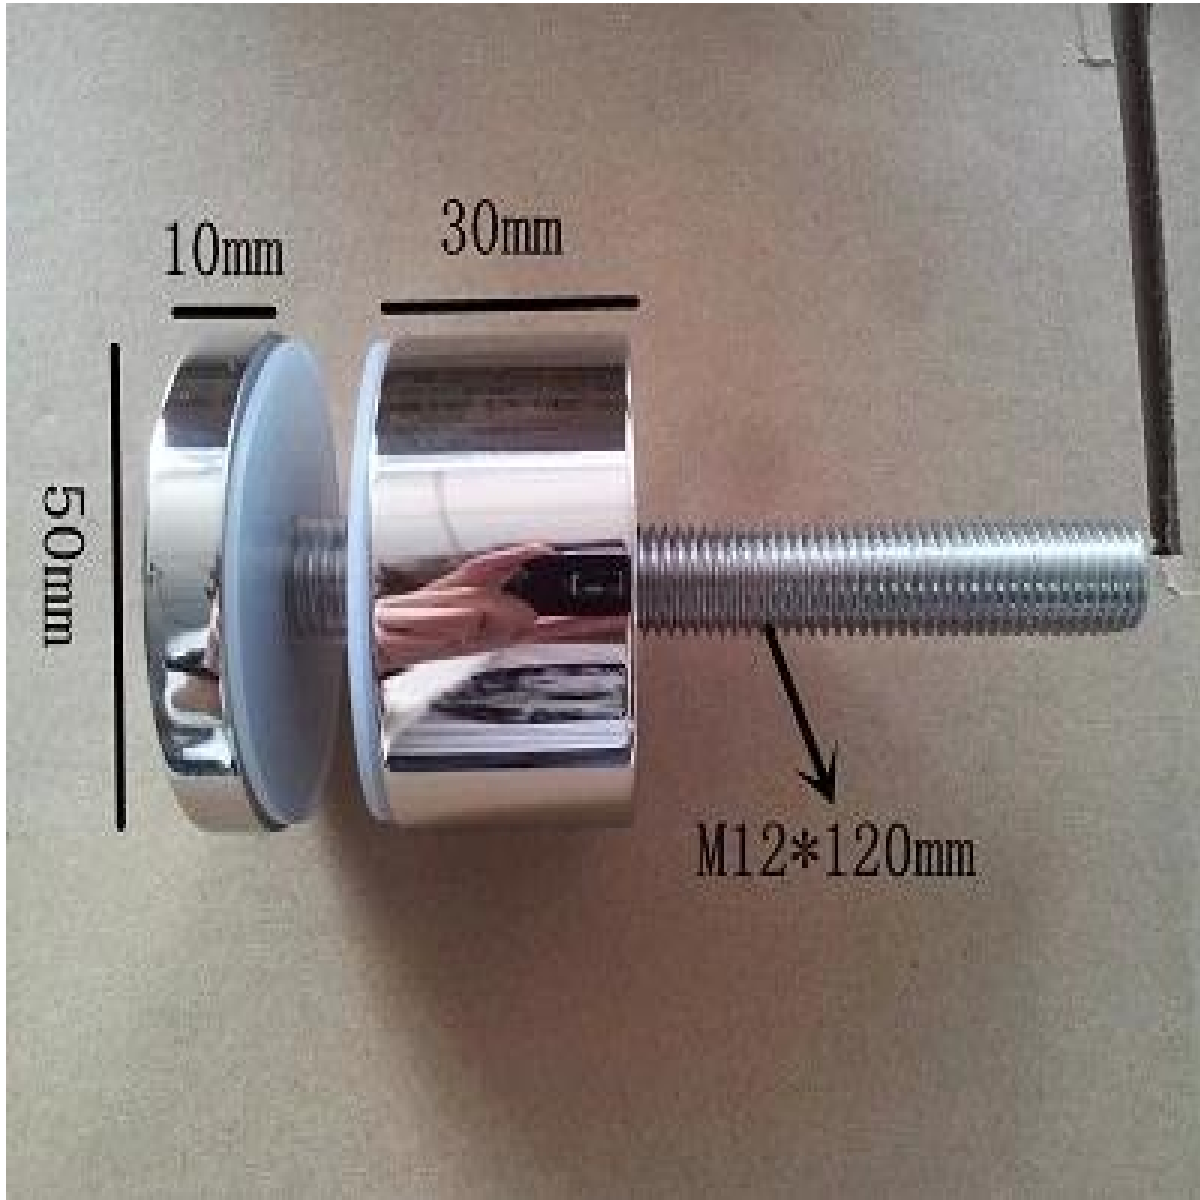

## SS316 standoff for glass railing

Model No.: SF-30

material: stainless steel 304/316

finish: satin or mirror polished

size: 30\*10mm cap, 30\*25mm body, M8\*100 bolt,  
silicon rubber gasket included

**SF-30**

Model No.: SF-50

material: stainless steel 304/316

finish: satin or mirror polished

size: 50\*10mm cap, 50\*30mm body, M12\*120

bolt, silicon rubber gasket included

Model No.; SF-50T

material: stainless steel 304/316

finish: satin or mirror polished

size: 50\*10mm cap, 50\*30mm body, silicon rubber

gasket included

mounting plate size: 200\*100\*10mm

**KEBIL** 科比奥®  
SHENZHEN LAUNCH CO. LTD.

**SF-50 T**

[www.launch-china.com](http://www.launch-china.com)