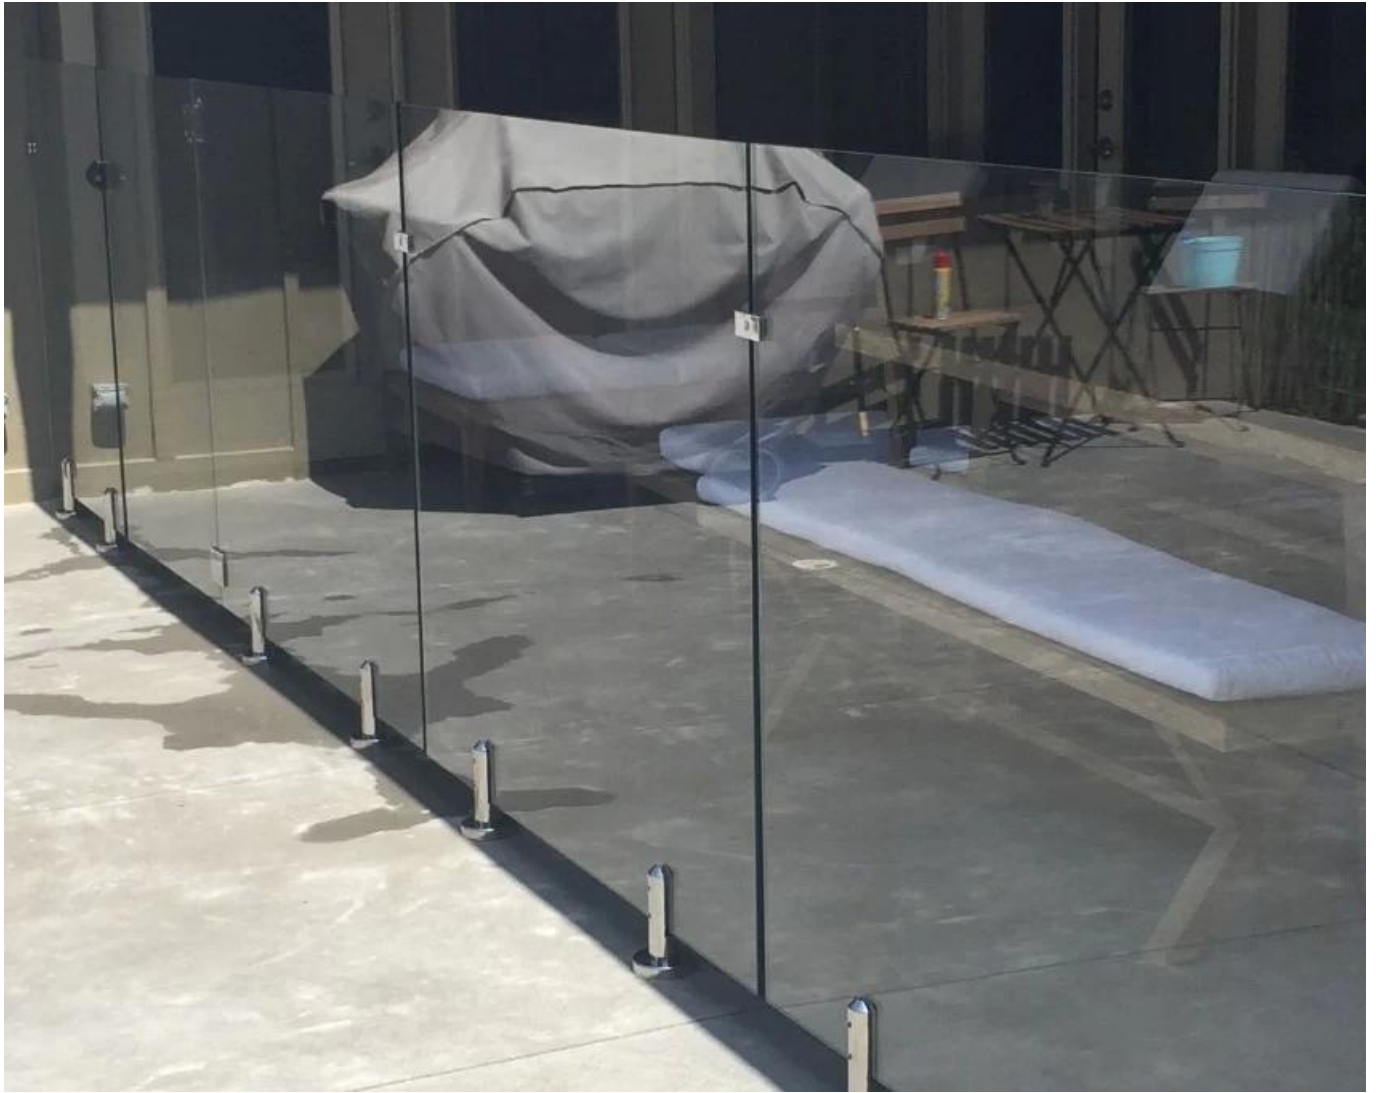

# SUS 316 Stainless Steel 180 Degree Mirror Glass Fixing Clamps, H Glass Clip

## Specs for 180 degree glass clamp:

Product Name:	glass clamp
Material:	304/316 stainless steel
keyword:	glass clamp, glass clamp stainless steel, glass fittings clamp, glass hardware clamp
Surface:	Satin brushed / mirror polished / black / gold
<b>Model No.:</b>	BC-8035
GW:	240g/pc
Application:	Fixing bwteen 2 glass
Dimension	80×35(mm)
Sample order:	Welcome
MOQ:	10pcs
OEM:	welcome
For glass thickness	10-12mm
Sample time:	within 5 working days

Photos for 180 degree glass clamp -

Packing photos for 180 degree glass clamp

Project photos for 180 degree glass clamp

**90 Degree glass clamp for frameless railing Model PV-90:**