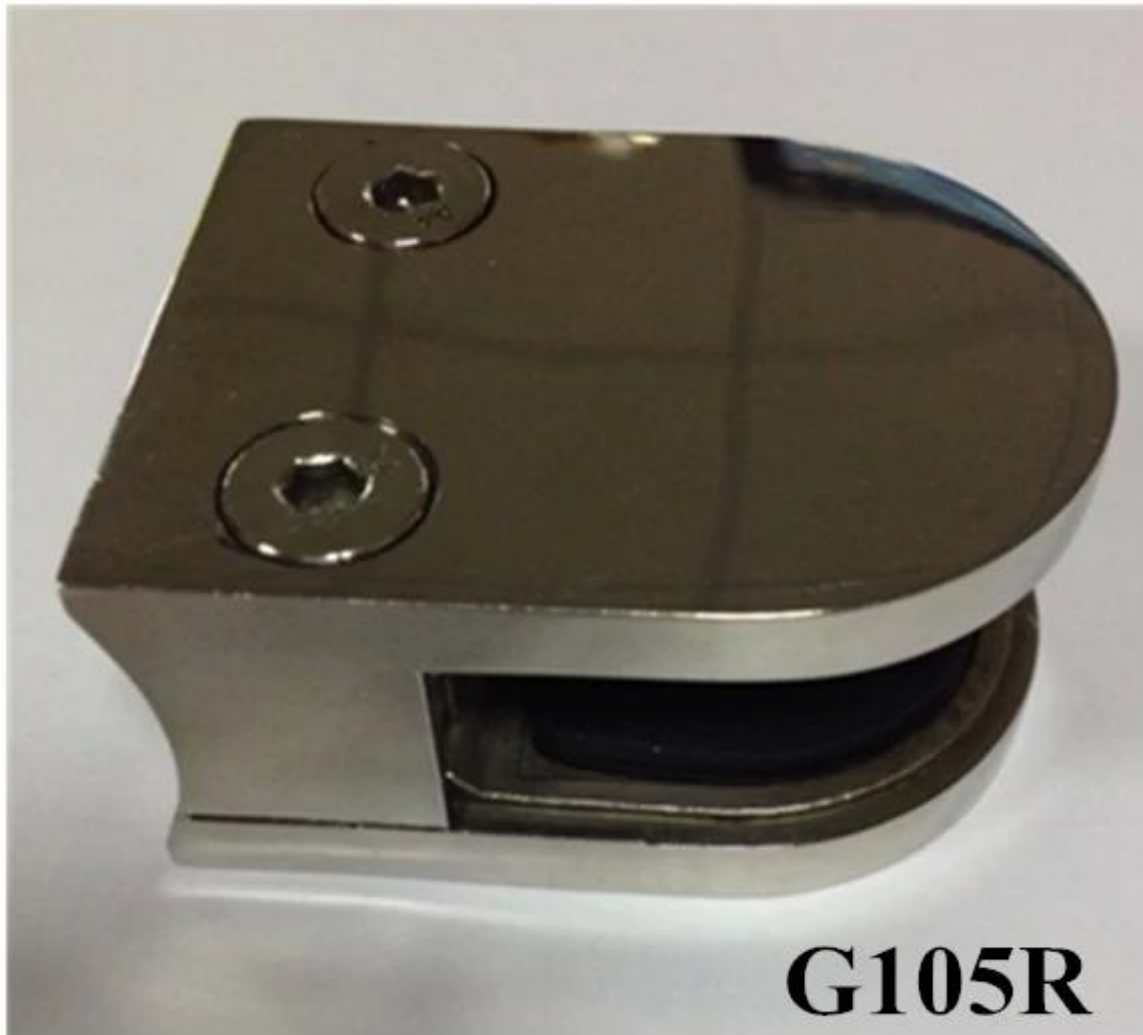

Safety 10-12mm glass balustrade used glass clamp

G105R

D shape Round back

For 12mm glass on the round post Dia42.4mm or 50.8mm

[stainless steel round glass clamp for stair design,china stainless steel round handrail post glass clamp for balcony](#)

G105

Flat back

[IS09001:2008 stainless steel D glass clamp for 10-12mm tempered glass balustrade](#)

Different surface: satin and mirror
[stainless steel glass clamp,glass clip for holding glass, balcony / terrace railing clamp](#)

Satin

Mirror

G105

**If you like square shape glass clamp, G102 will meet your demand well
but G102 suit only for 8-10mm glass fence
[Stainless steel staircase glass balustrade used glass clamp](#)**

G102

[stainless steel square type glass clamp for stair, stainless steel glass clamp with flat base for balcony handrail](#)

G102R for round tube post

[Glass balustrade used stainless steel round back glass clamp](#)

G102R