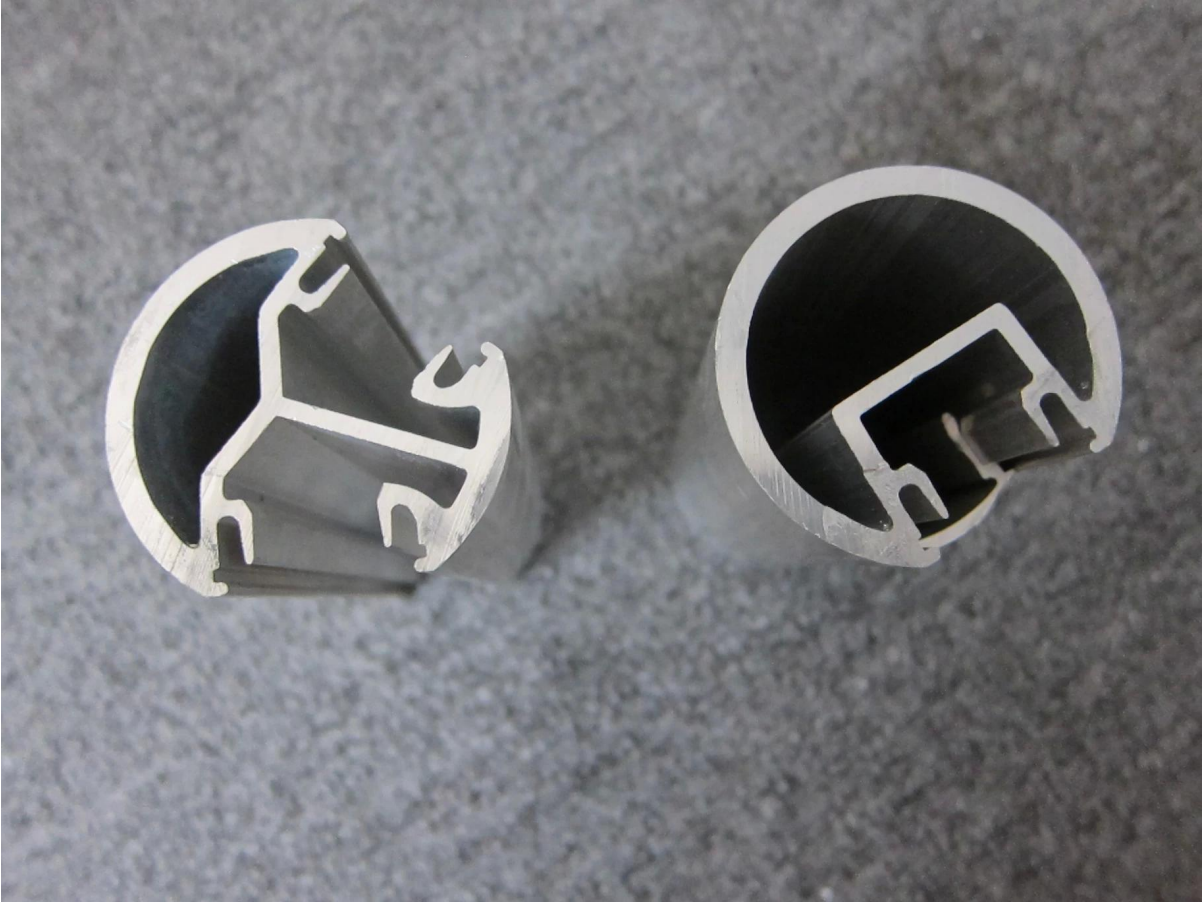

Safety aluminum railing for family has baby

We have 2 types of aluminum railing:

Square aluminum railing

Round aluminum railing

Here are pictures:

Shenzhen Launch Co., Ltd

Add:Room 612, Building 3, Zhongxing Industrial City, Chuangye Road, Nanshan District,Shenzhen , China , postal code 518054