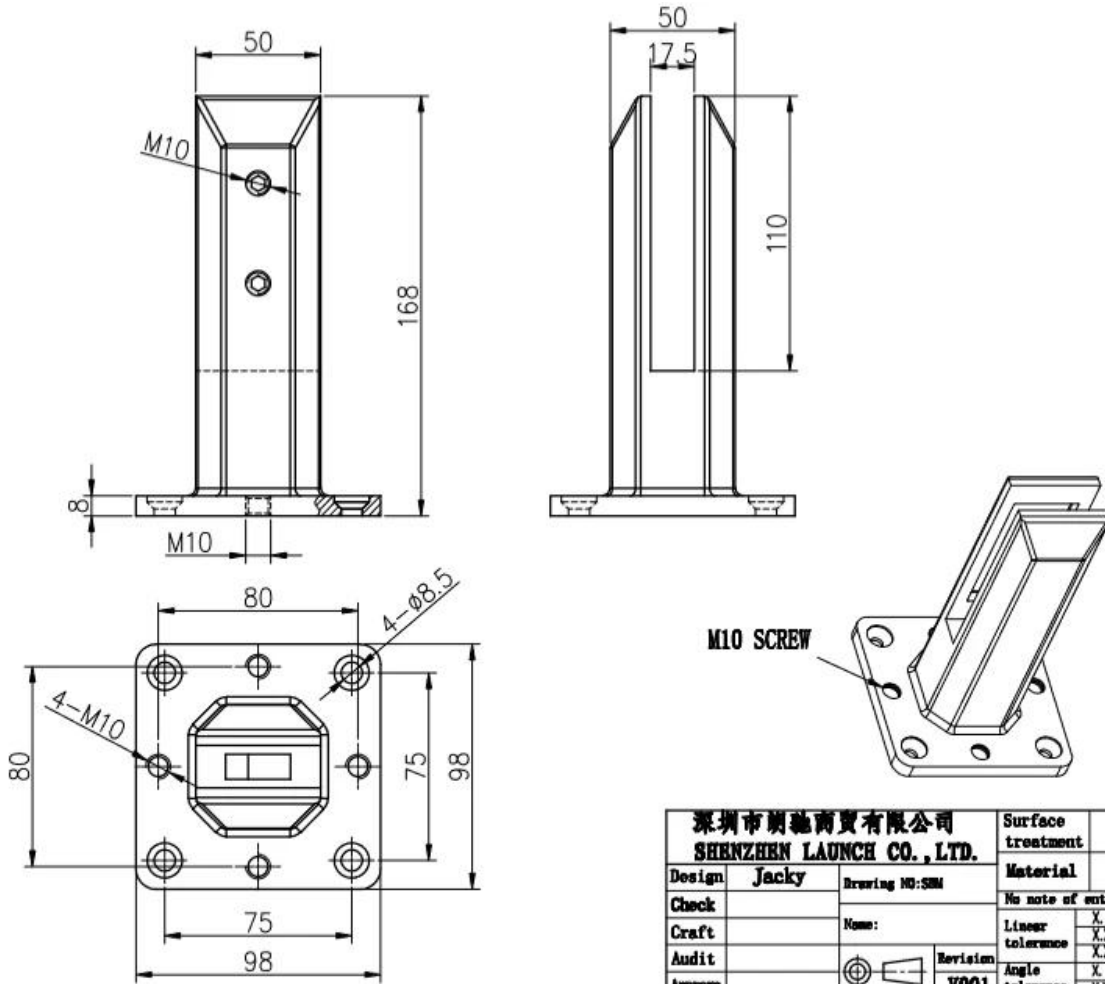

Satin brushed adjustable stainless steel duplex 2205 glass
spigot for frameless glass pool fence /balcony/terrace/staircase /deck glass railings etc.

Specs. for adjustable stainless steel duplex 2205 glass spigot-

- Base plate type flange glass spigot
- 168mm high
- adjustable ground level
- For 10-13.52mm thickness glass
- Duplex 2205
- satin brushed (mirror polished , matte black color also available)

#Photos for adjustable stainless steel duplex 2205 glass spigot -

Duplex 2205 material test report for glass spigot-

12/16/2020 5:54:18 PM

Method: Fe-30
 Comment: Cr-, Cr/Ni-steel
 Type Standard 18--8

12/16/2020 5:54:09 PM

Type corr.concentr.

Sample Name:

Sample ID:

	C	Si	Mn	P	S	Cr	Mo	Ni
	%	%	%	%	%	%	%	%
< x > (1)	0.0224	0.8873	1.1010	0.0263	0.0032	21.6796	3.0718	5.5691