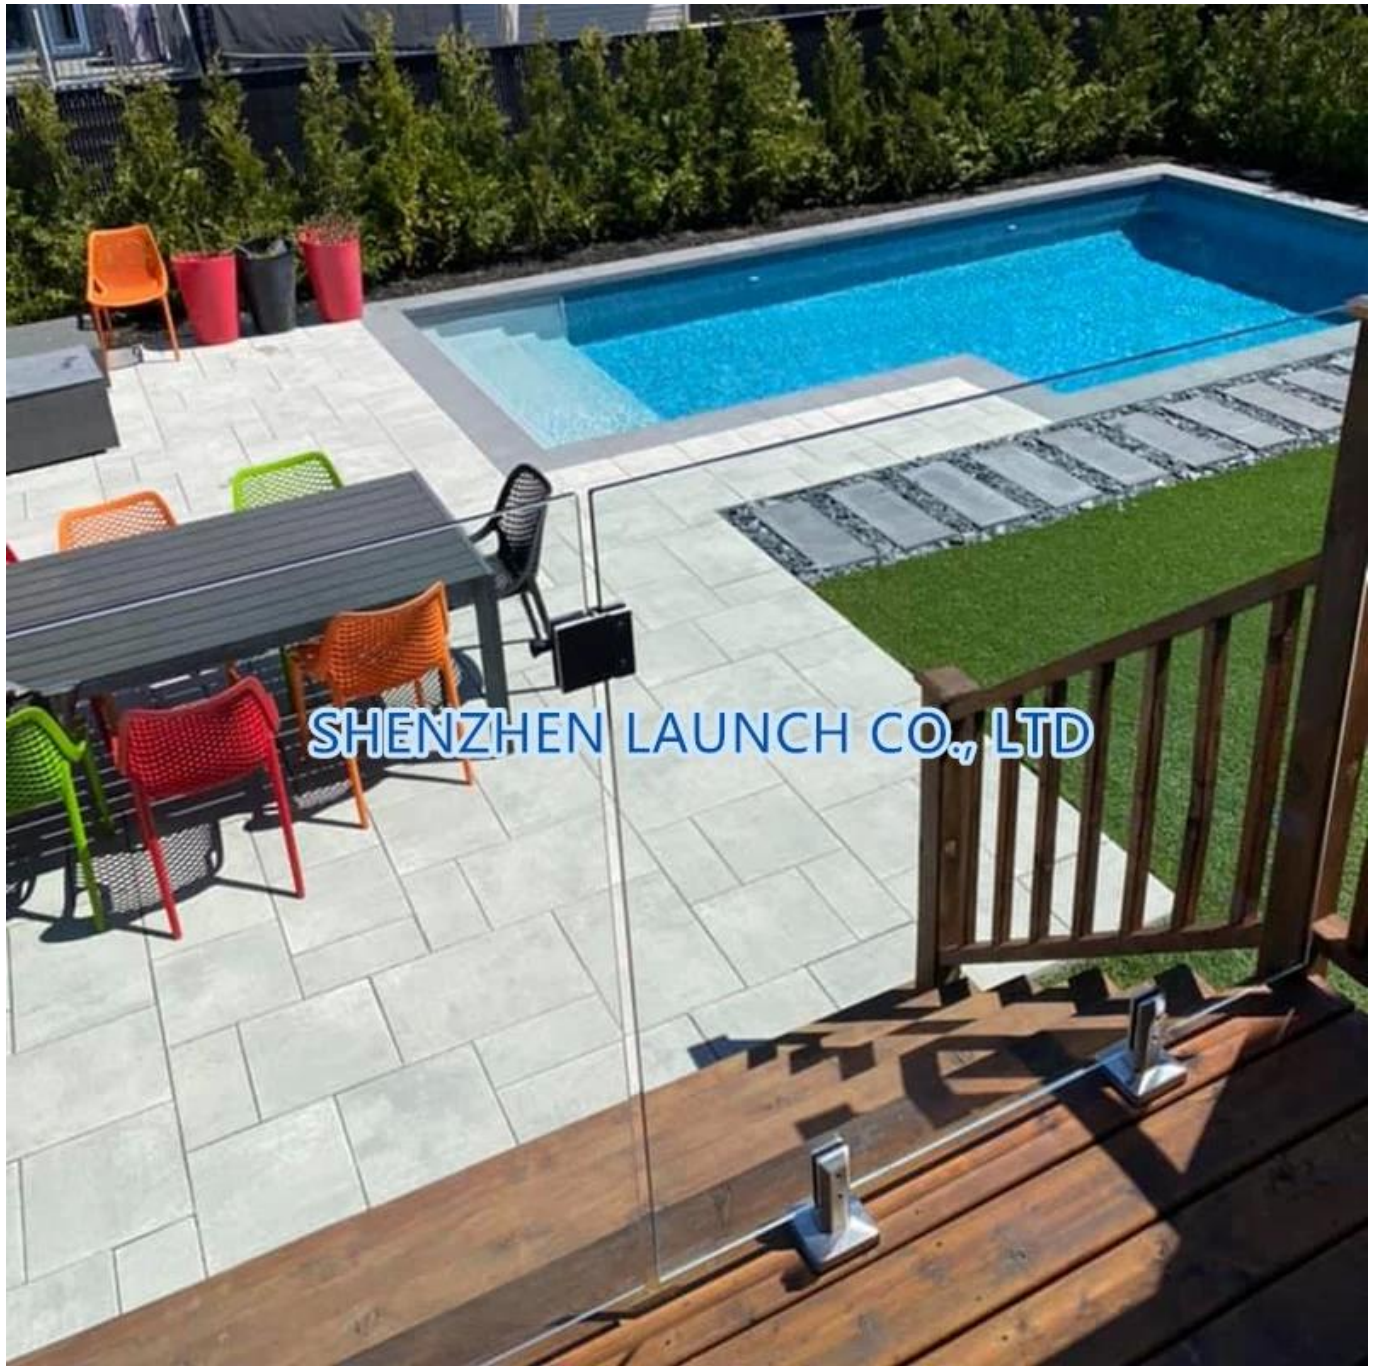

#Project photos of adjustable stainless steel duplex 2205 glass spigot-

SHENZHEN LAUNCH CO., LTD