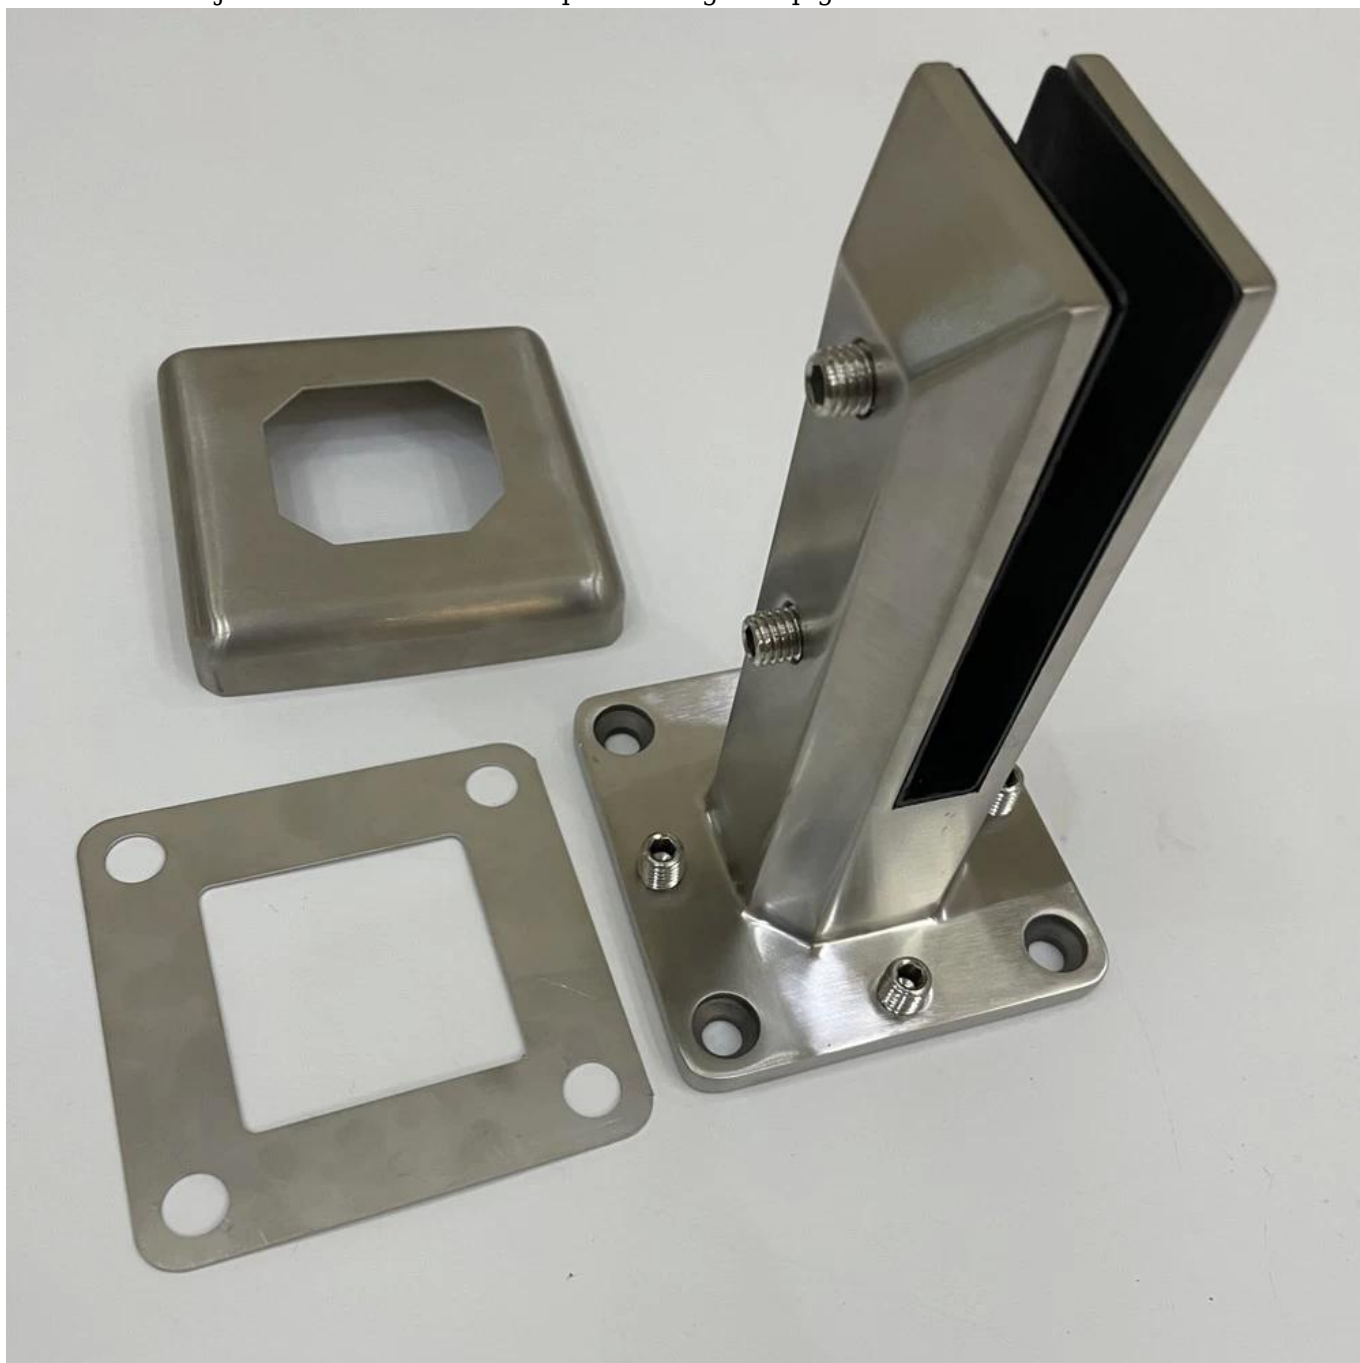

Satin brushed adjustable stainless steel duplex 2205 glass
spigot for frameless glass pool fence /balcony/terrace/staircase /deck glass railings etc.

Specs. for adjustable stainless steel duplex 2205 glass spigot-

- Base plate type flange glass spigot
- 168mm high
- adjustable ground level
- For 10-13.52mm thickness glass
- Duplex 2205
- satin brushed (mirror polished , matte black color also available)

#Photos for adjustable stainless steel duplex 2205 glass spigot -

Duplex 2205 material test report for glass spigot-

12/16/2020 5:54:18 PM

Method: Fe-30
 Comment: Cr-, Cr/Ni-steel
 Type Standard 18--8

12/16/2020 5:54:09 PM

Type corr.concentr.

Sample Name:

Sample ID:

	C	Si	Mn	P	S	Cr	Mo	Ni
	%	%	%	%	%	%	%	%
< x > (1)	0.0224	0.8873	1.1010	0.0263	0.0032	21.6796	3.0718	5.5691

	Al	Co	Cu	Nb	Ti	V	W	Pb
	%	%	%	%	%	%	%	%
< x > (1)	< 0.0005	0.0797	0.1603	< 0.0002	0.0044	0.0893	0.0305	< 0.0002

	Sn	Sb	B	N	Fe			
	%	%	%	%	%			
< x > (1)	0.0092	< 0.0004	0.0024	0.1024	67.1600			

#Project photos of adjustable stainless steel duplex 2205 glass spigot-