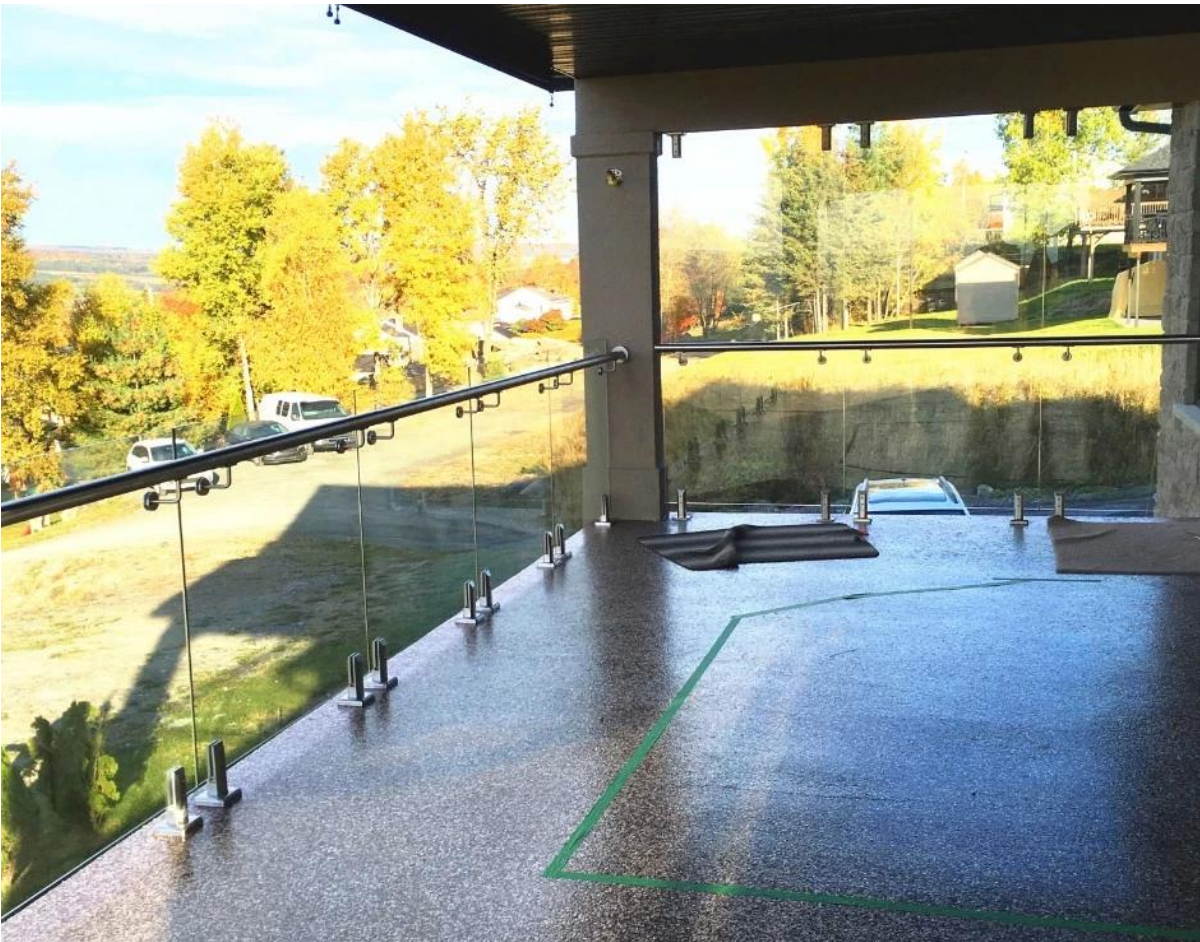

Contact us now to get the best pricings now .