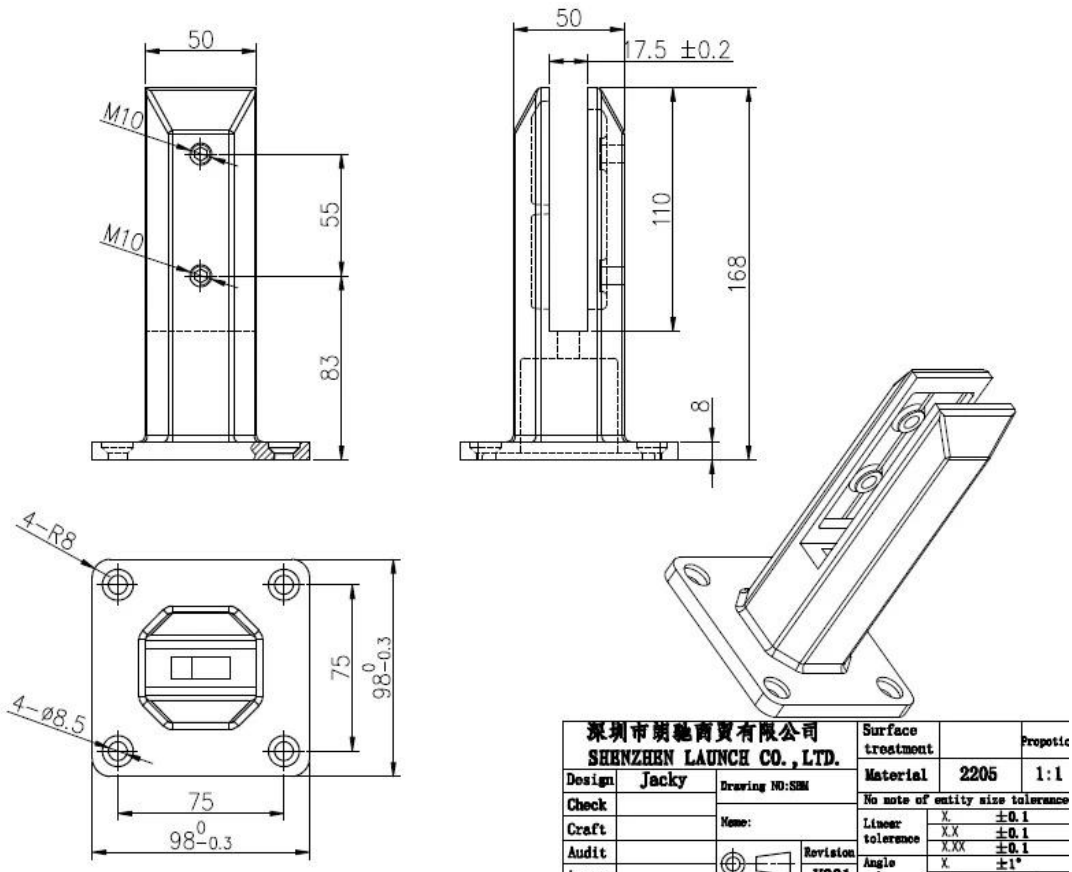

4). production photos -