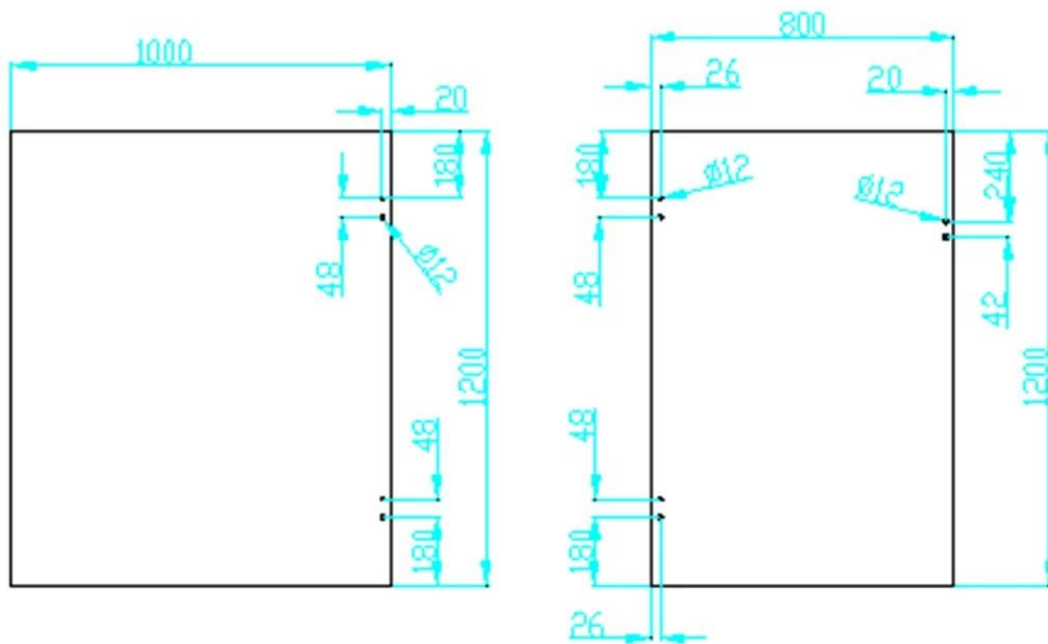

Project

Glass hinge is usually matched with [glass spigot](#) and [glass latch](#)