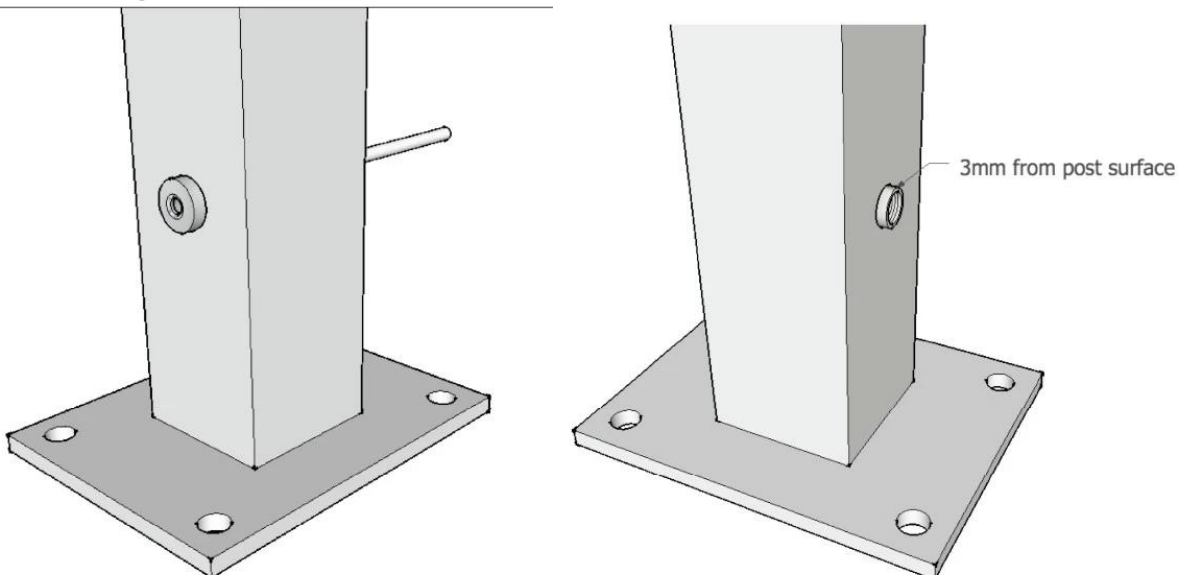

Shenzhen Launch Co. Ltd stainless steel tensor for steel cables, T807

Application area is wide, like indoor and out door staircase balustrade, balcony and terrance railing designs, portch railing etc.

### Drawing