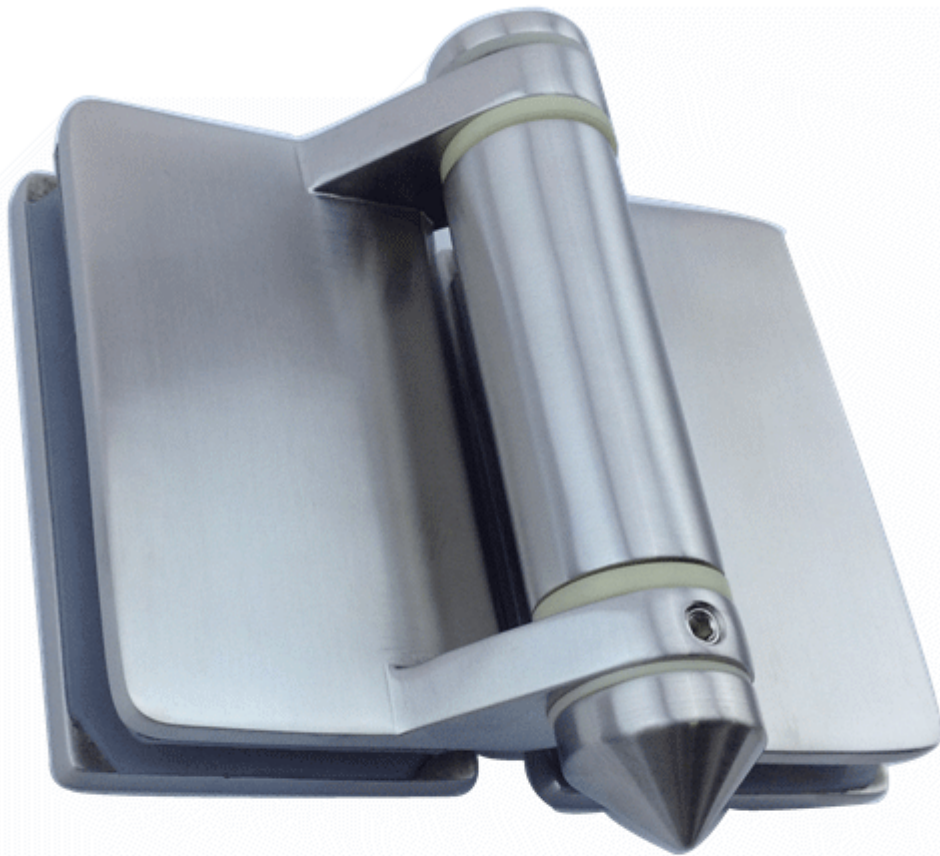

Shenzhen launch has ew design glass door hinge for swimming pool fencing gate application now !
 Stainless Steel **GLASS GATE HINGE**

Specs .

| | |
|----------------------------|--|
| material | marine grade 316 SS |
| Finish | polished and brushed |
| Keywords | pool gate hinge , glass hinge , spring loaded hinge |
| for glass thickness | 8mm-12mm thickness glass |
| for glass type | normal glass , laminated glass |
| fatigue test | 100000 times |
| hinge self-characteristics | self or automatically closing spring hinges |
| hinge models | 1.glass to glass hinge 2.glass to round post hinge 3.glass to square post / wall hinge |
| hinge weight | A:. 0.46kg for glass to glass hinge B. 0.37kg for glass to round post hinge C. 0.38kg for glass to square post /wall hinge |
| glass gate/door open angle | 90 degree in and 90 degree out |
| hinge package | plastic bag and white box with neutral packing |
| payment terms | T/T(30/70 or 50/50) and western union and alibaba escrow etc |
| sample delivery time | within 7days |
| production lead time | within 25days upon the deposit |
| Shipping methods | DHL,FEDEX,UPS etc courier for small order; vessel shipping by sea for big order |
| trade terms | EXW,FOB-Shenzhen,CIF destination port,CNF destination port,C&F destination port etc |

The new hinge is with much heavier weight and better than normal spring hinge sold in market at the moment .

We have 3 models for your choice:

glass to glass hinge G-G2 , fully frameless pool fencing application

G-G2

glass to wall or glass to square post hinge G-W2

G-W 2

glass to round hinge G-R2

G-R2

Below is instruction on how to install :

We also offer a wide range of relevant pool fencing glazing hardware :

no holes required round deck spigot duplex 2205 for 10-12mm glass