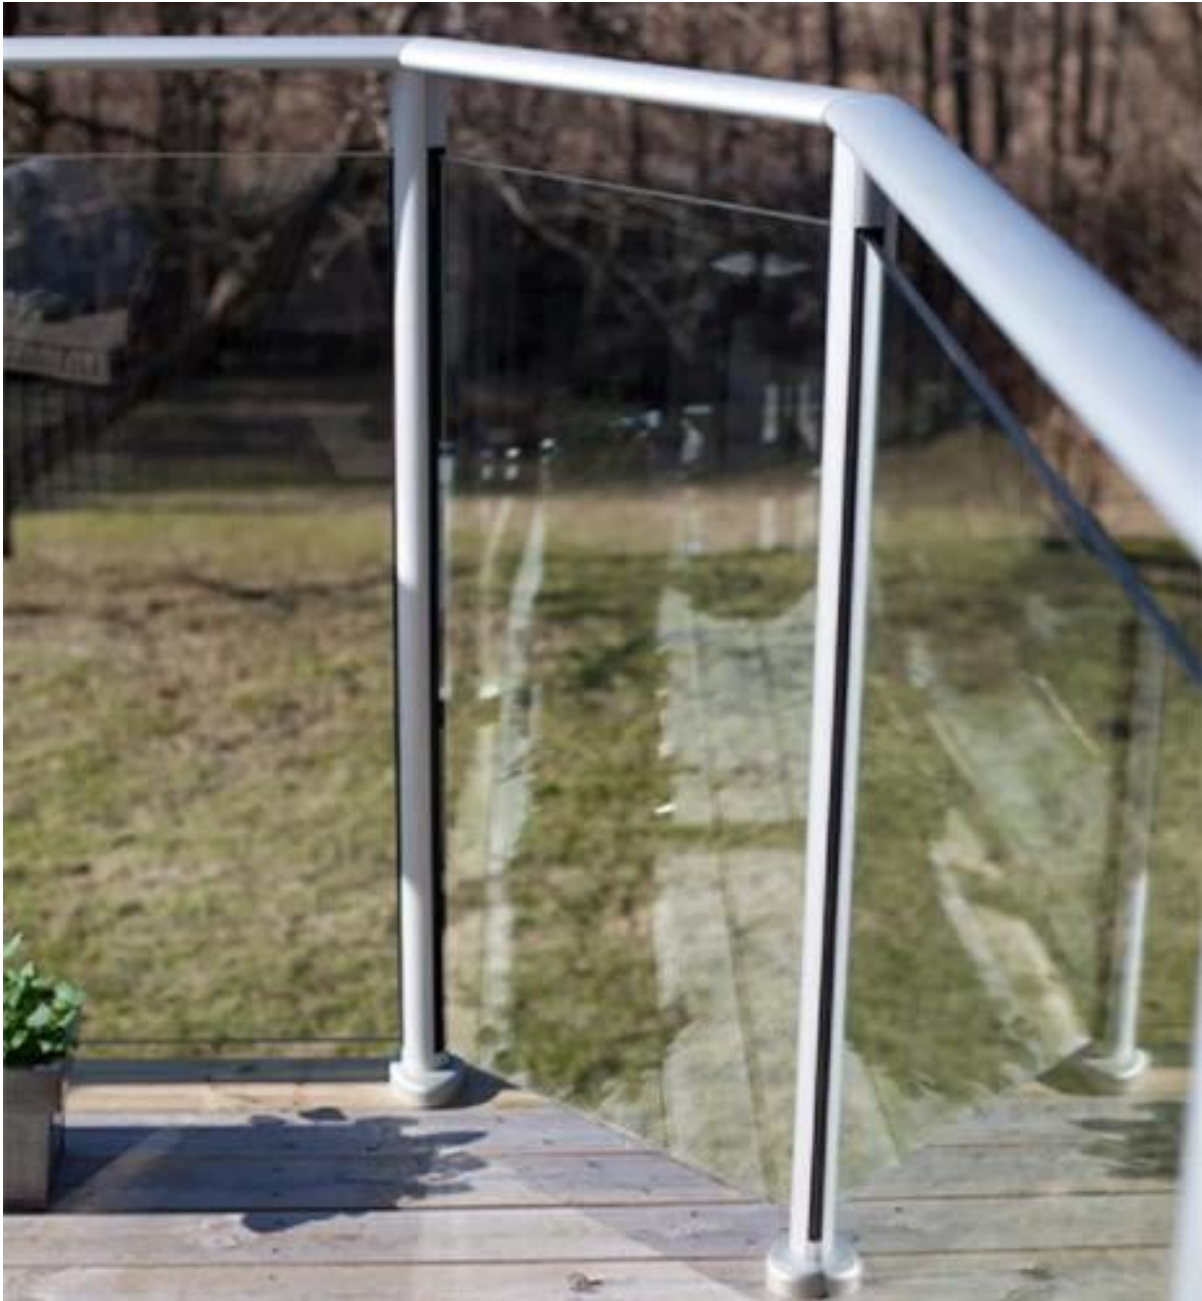

Thanks for visiting!
Any inquiry or question, please leave me message. You will get feedback within 24 hours.