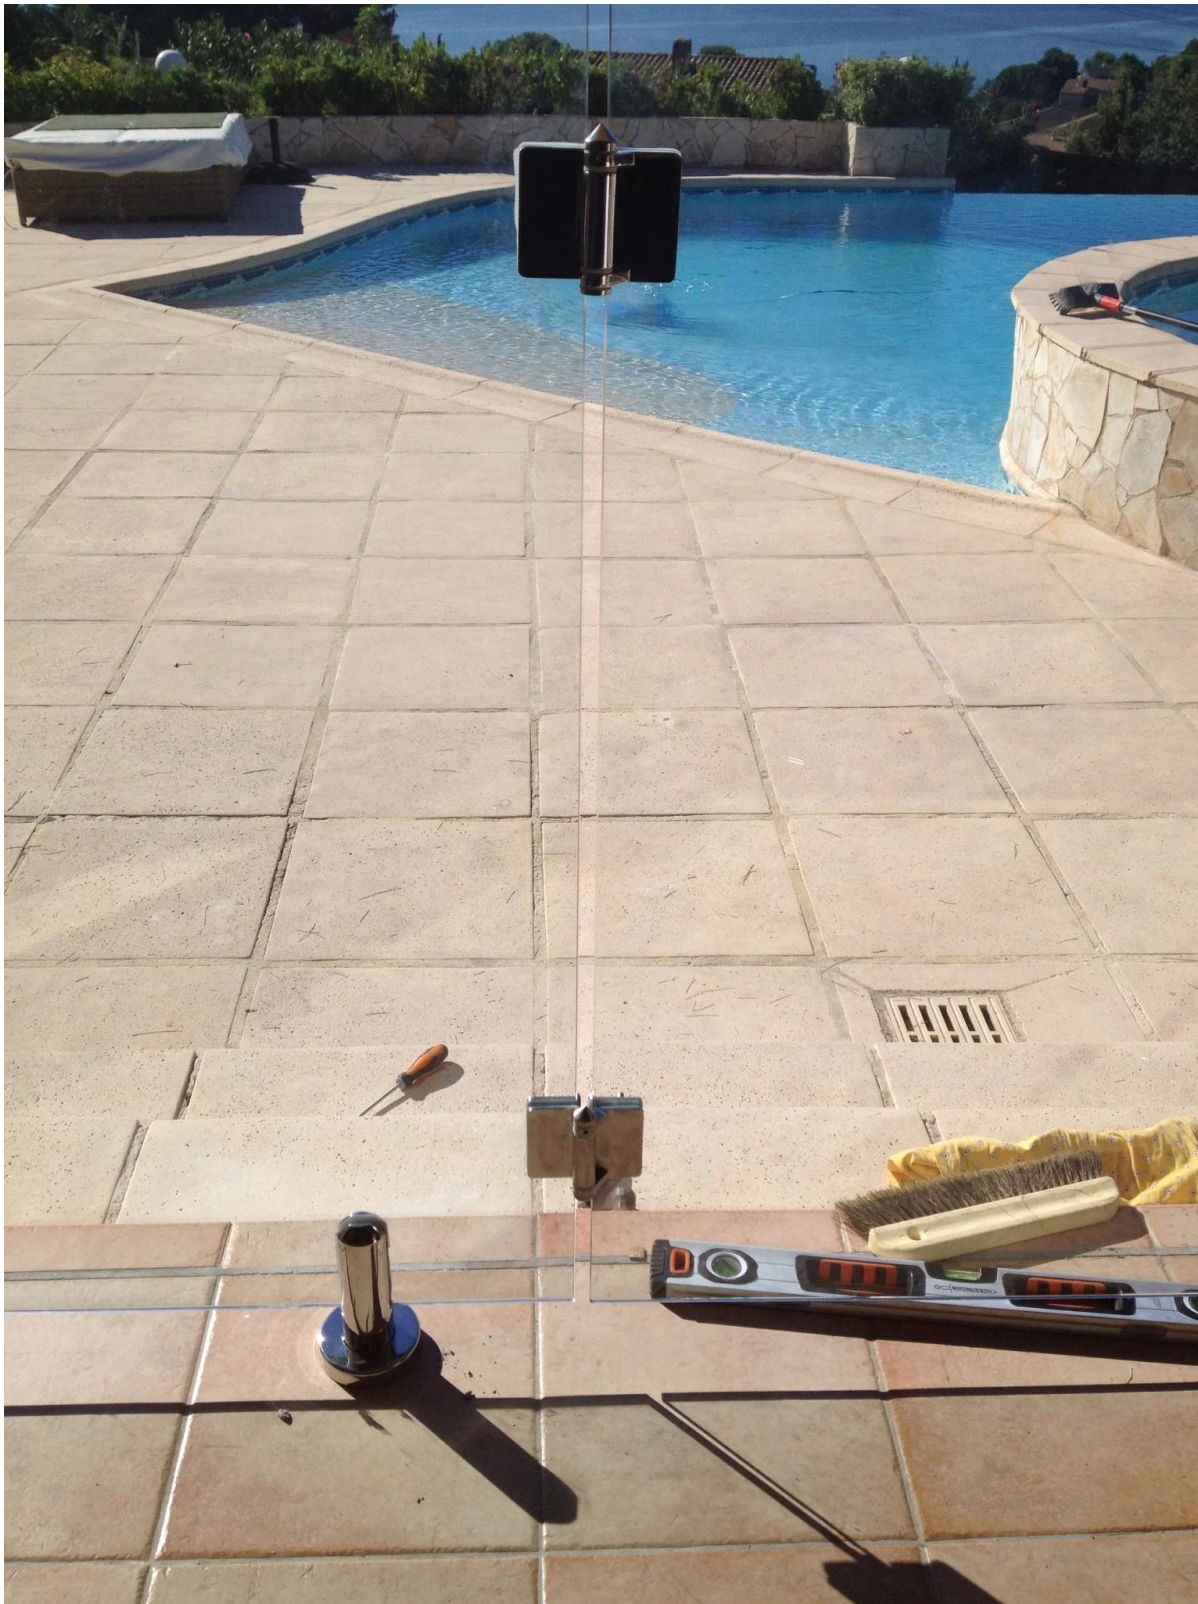

[Stainless steel glass spigots](#) are used to support glass panels around swimming pool or garden , balcony areas .

Frameless glass fencing design with stainless steel glass spigots gives you uninterrupted views of your backyards and also looks of great quality .

MOQ 10 pieces .

SBM

Dimensions of SBM spigot

We also have other pool hardwares , including [gate latch](#) , [soft close hinge](#) , glass panel .

Gate latch photo :

GL-180

Soft close hinge photo :

G-G2

Swimming pool fencing photos :

Also if you need a handrail going on top of fence to make it stable but not too much materials , you can have a look of your [mini top rail](#) ranges , top rail size 25mm, round and square