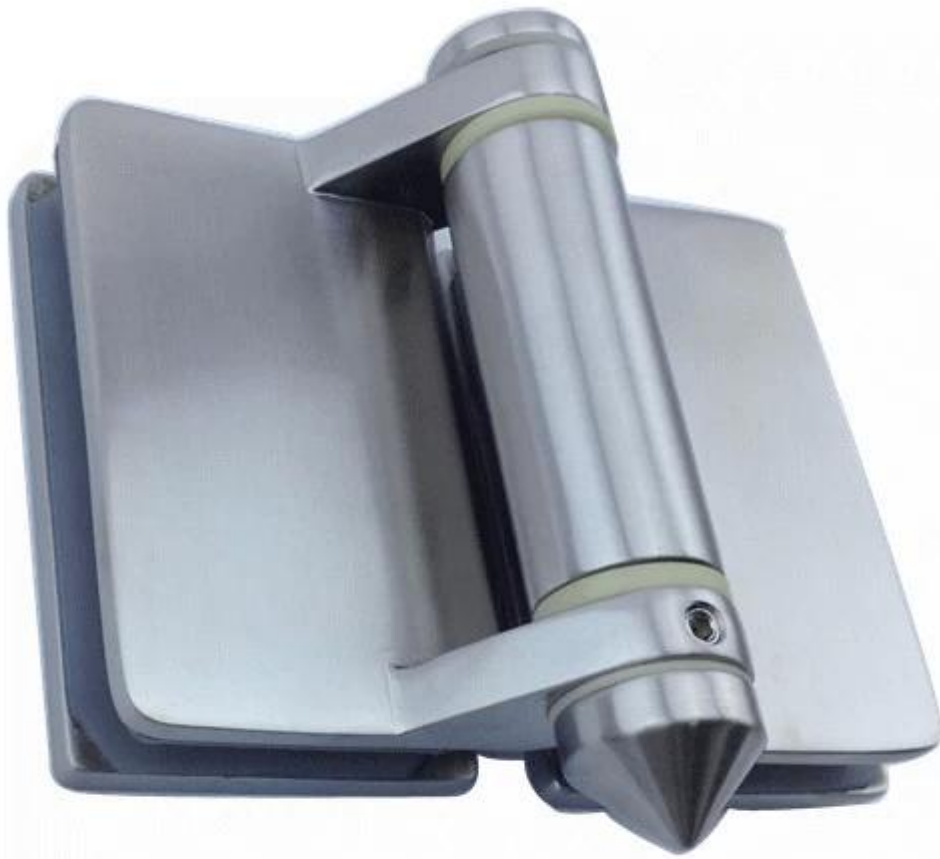

[Stainless steel glass spigots](#) are used to support glass panels around swimming pool or garden , balcony areas .

Frameless glass fencing design with stainless steel glass spigots gives you uninterrupted views of your backyards and also looks of great quality .

Specification of stainless steel glass spigots :

Model . SBM

Square base plate spigot

Material can be 316 , 316L , 2205 stainless steel
brushed or polished optional

We can supply 1000 pcs spigots every 40 days .

MOQ 10 pieces .

SBM

Dimensions of SBM spigot

We also have other pool hardwares , including [gate latch](#) , [soft close hinge](#) , glass panel .

Gate latch photo :

GL-180

Soft close hinge photo :

G-G2

Swimming pool fencing photos :

Also if you need a handrail going on top of fence to make it stable but not too much materials , you can have a look of your [mini top rail](#) ranges , top rail size 25mm, round and square