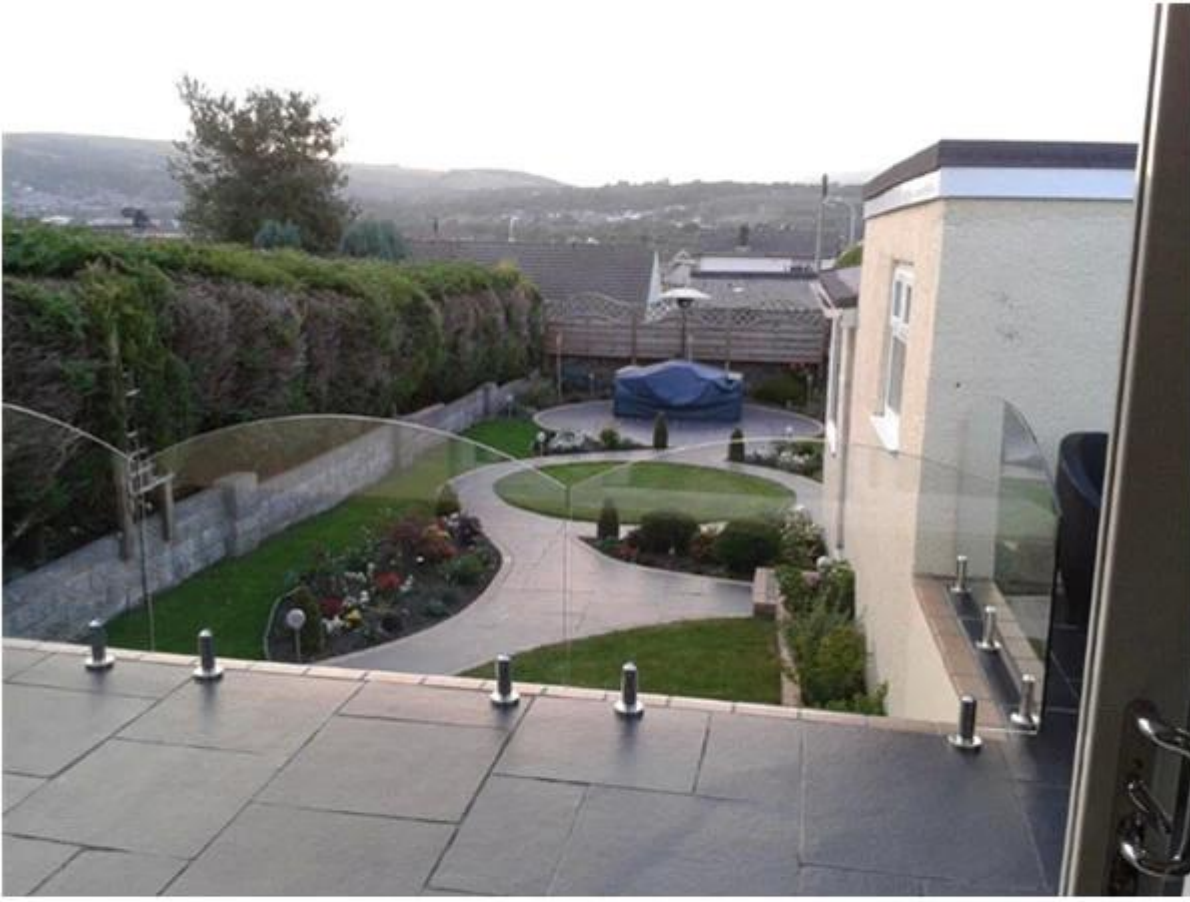

Shenzhen Launch Co.,Ltd specializes in frameless glass balustrade hardware,including stainless steel glass spigot, stainless steel hinge&latch and stainless steel slotted top rail.
More and more customers prefer stainless steel square core drill glass spigot with cover plate for their pool fencing.
There is no holes required in the glass panel and it is designed to suit 1/2" glass.

[square base plate glass spigot](#)

round core drill glass spigot

RCM round core drill spigot satin

4 types glass spigots

4.used for balcony

glass balustrade system

used for pool fence

frameless glass balustrade