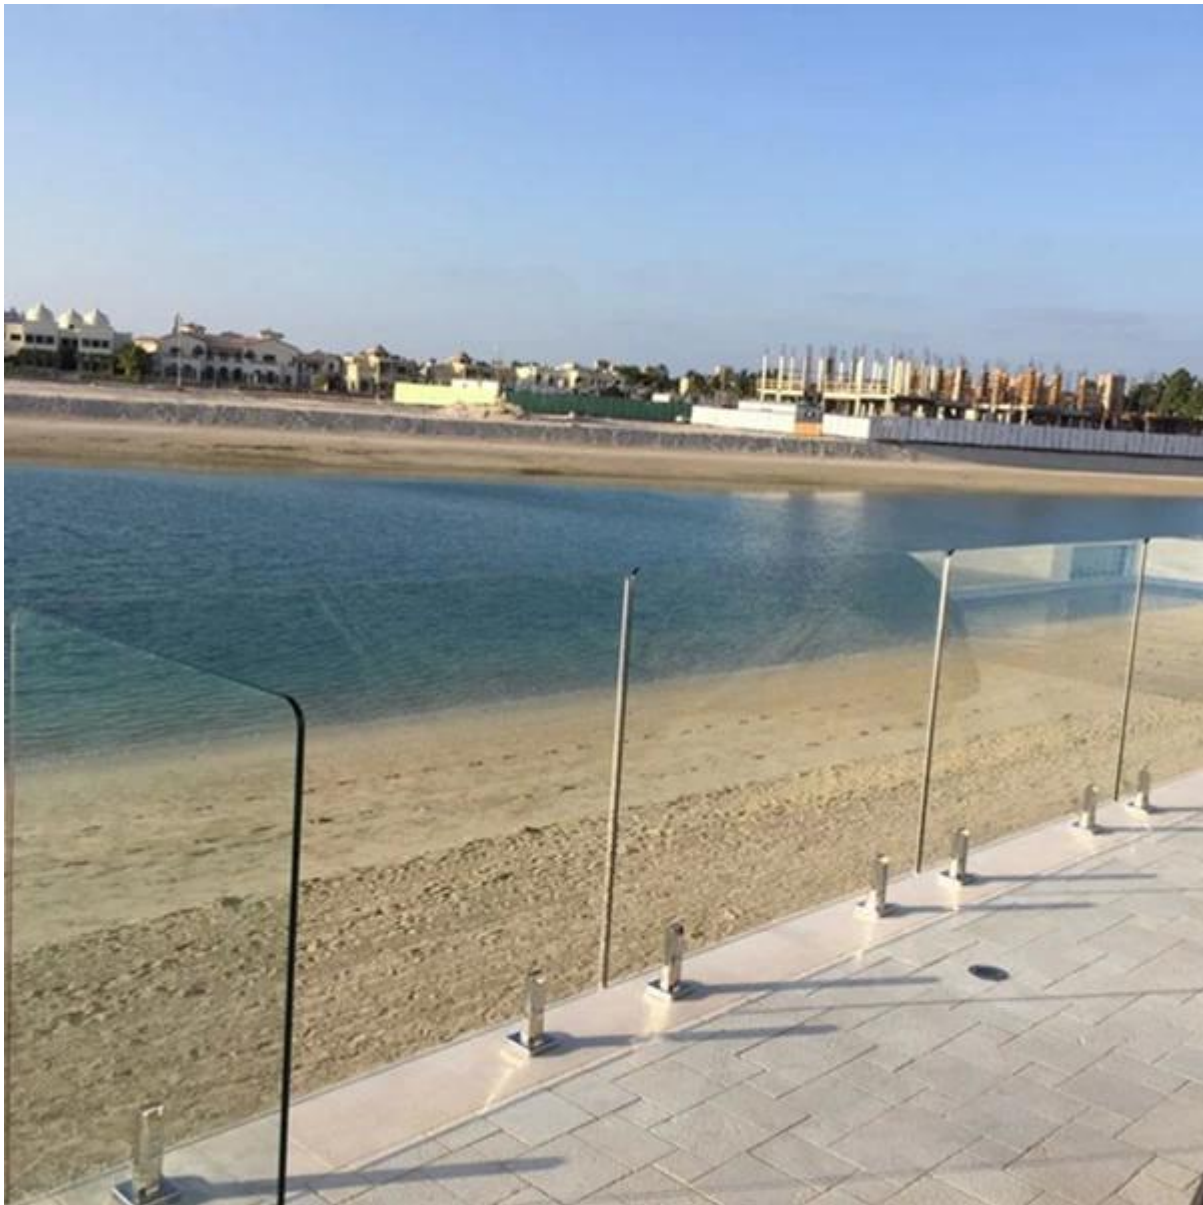

Shenzhen Launch Co.,Ltd specializes in frameless glass balustrade hardware,including stainless steel glass spigot, stainless steel hinge&latch and stainless steel slotted top rail.
More and more customers prefer stainless steel square core drill glass spigot with cover plate for their pool fencing.
There is no holes required in the glass panel and it is designed to suit 1/2" glass.

Product show:

1.square core drill glass spigot with cover plate in brushed and mirror finish
dimension:50mm*285mm high

square glass spigot

2.project pic

3.other types
[round base plate glass spigot](#)

mirror finish glass spigot

[square base plate glass spigot](#)

round core drill glass spigot

RCM round core drill spigot satin

4 types glass spigots

4.used for balcony

glass balustrade system

used for pool fence

frameless glass balustrade