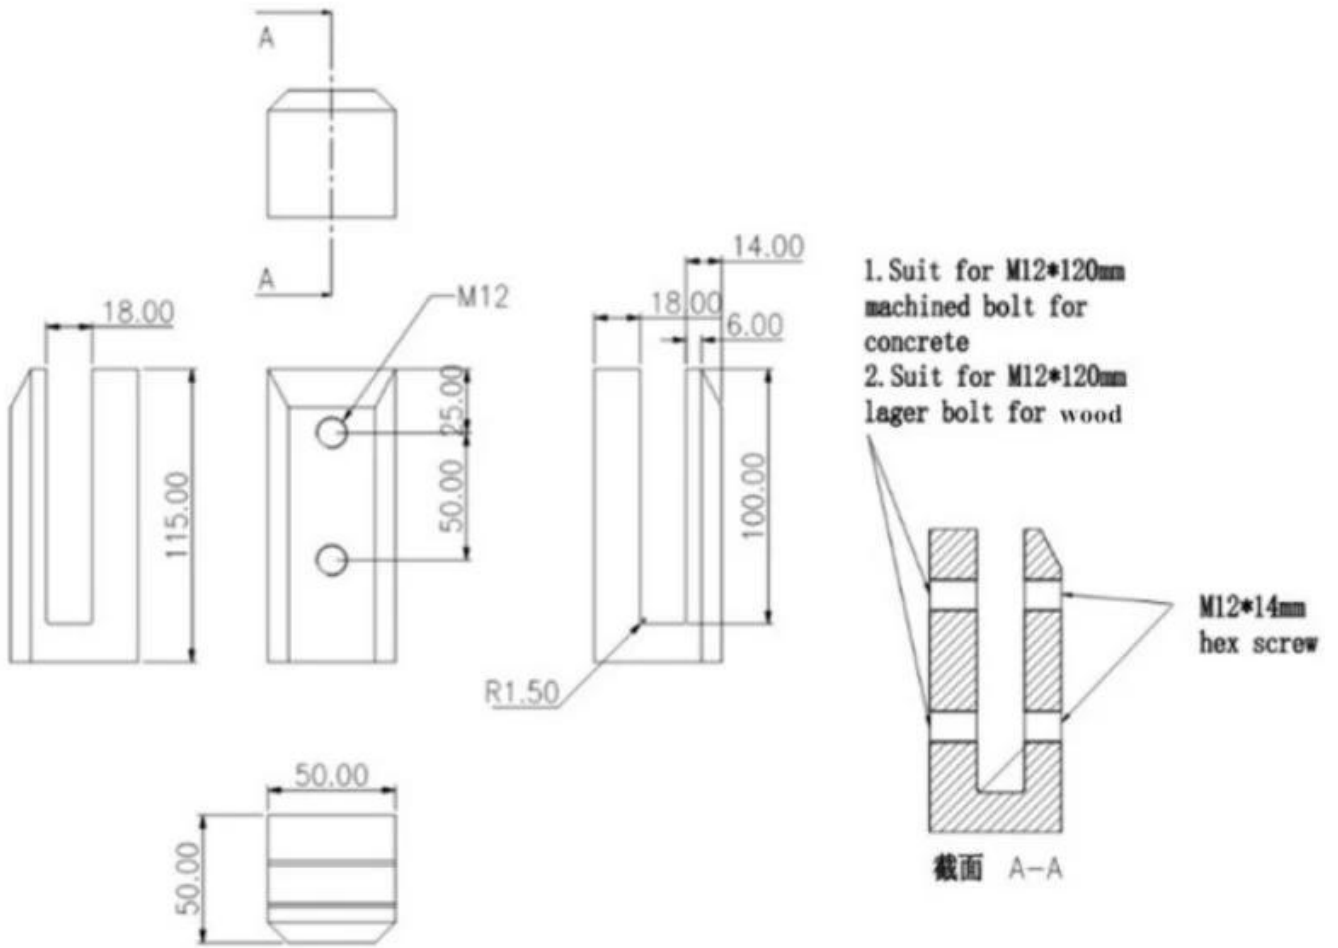

Product Specs.

Product name	Side mounted glass spigot
Material	Duplex 2205 stainless steel
Surface finish	Mirror polished, satin brushed, Matt black
Glass thickness	8-13.52mm, glass without hole
Sizes	As per drawing
Application	Balcony railing, deck railing, etc.
MOQ	10pcs

Product show

Technical drawing

Packing and mass production

1pcs in one white box, 12pcs in a cartoon box

Project picture

If you are interested in this product, please feel free to contact me.
Frank Fang sales02@launch-china.cn
WhatsApp/Phone: +8615906261741