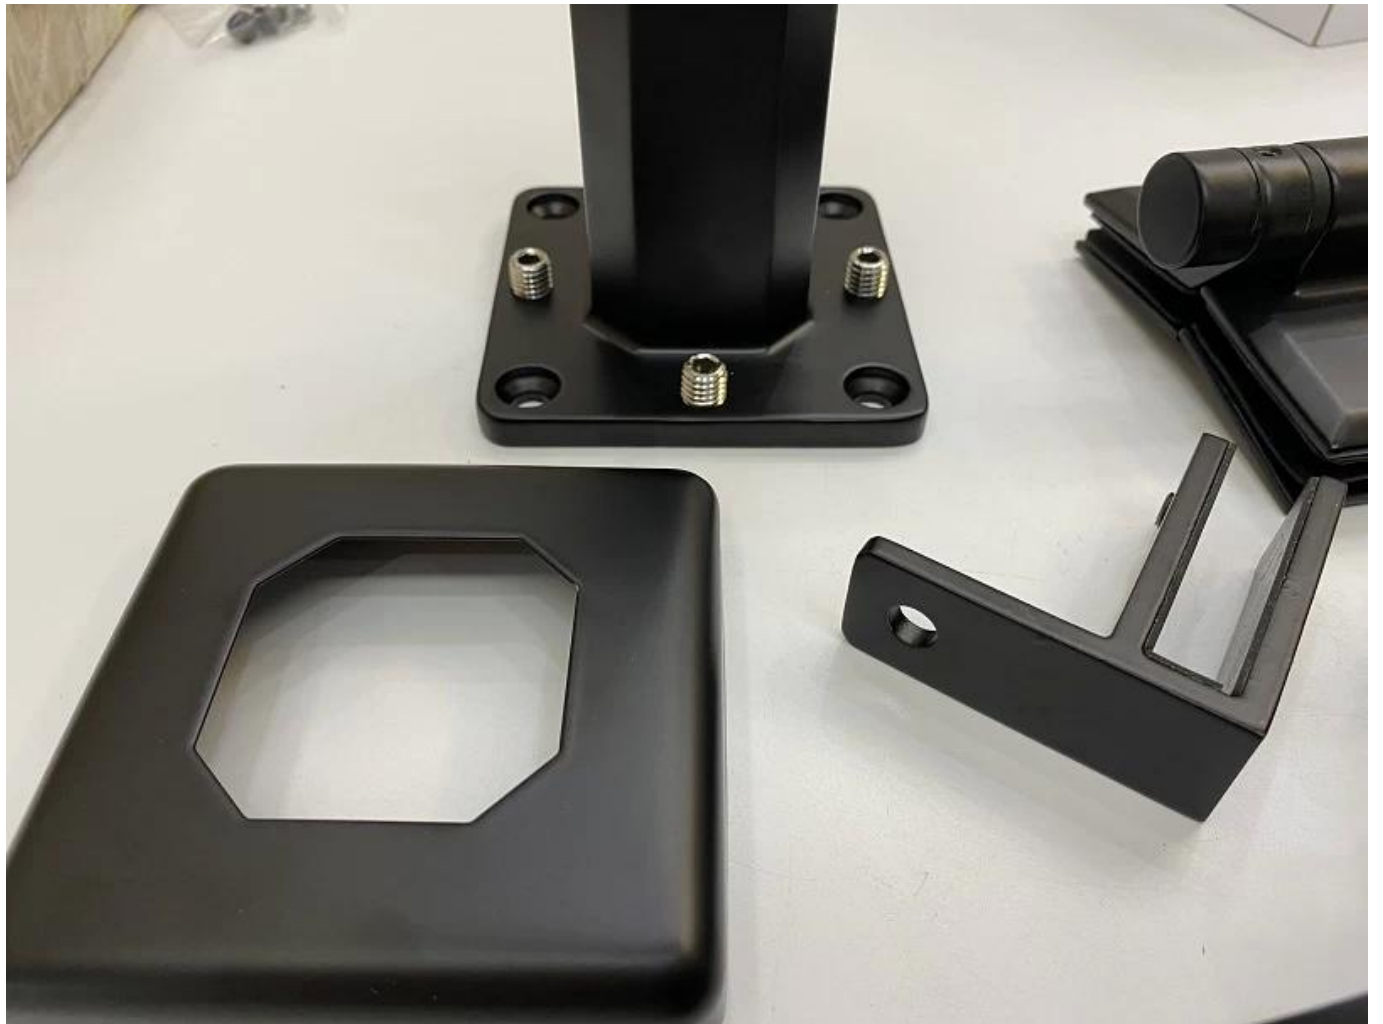

SBM Spigot is a popular glass holder type and a freemless glass railing style.It's widely used at the swimming pool and some high class house or residence,which can offer you an open and comfortable field of vision. About the installation, it's easy to fix the glass by tightening screws.

Clear photos for the surface treatment: