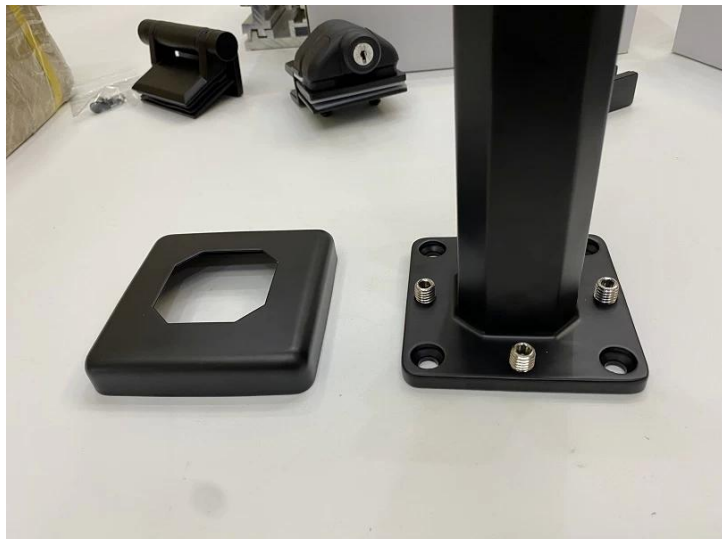

Glass Railing Spigot: