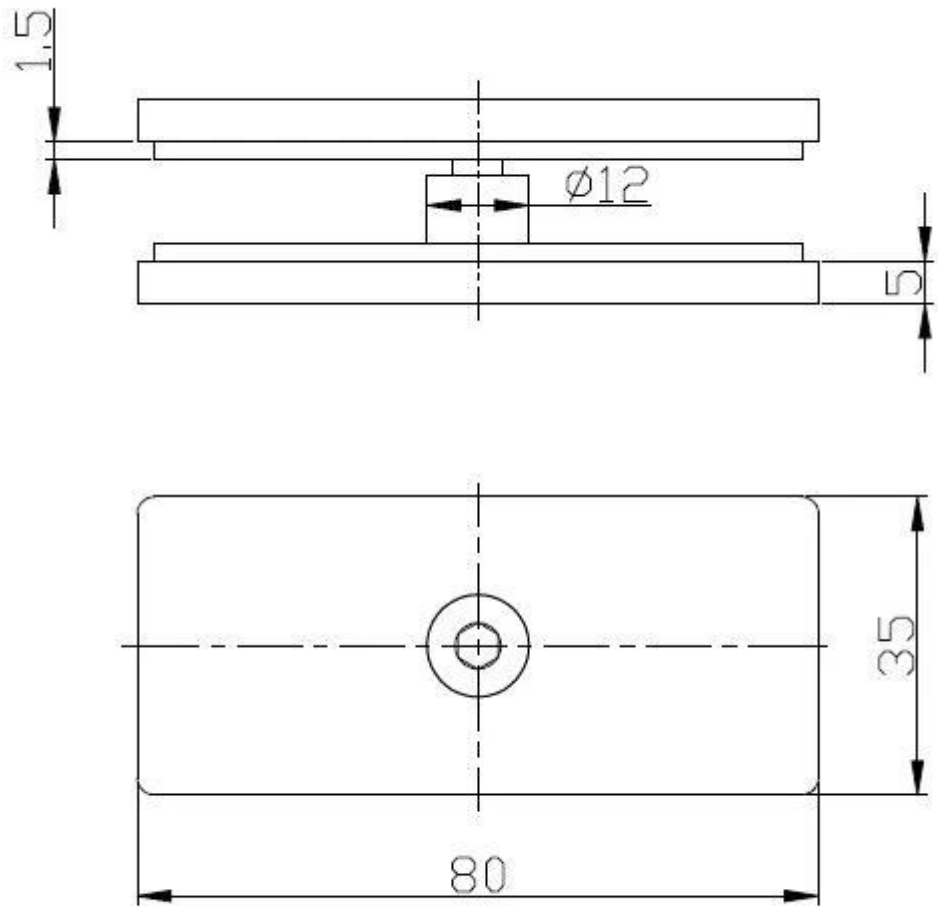

**Square 80x35mm 180 degree glass to glass**

**clip** to connect two glass panels at 180 degrees.for frameless glass railings .

1). Features -

Model No.	BC-80*35
Item	180 Degree Glass to Glass CLIP
Material	304/316 SS
Finish	satin brushed , mirror polished
Glass thickness	10-12mm
Glass holes	no need glass holes

2). Photos of Square 80x35mm 180 degree glass to glass clip -

3) drawing for Satin Brushed Square 180 Degree Glass to Glass Clamp-

4). Square 80x35mm 180 degree glass to glass clip for frameless swimming pool glass railings-