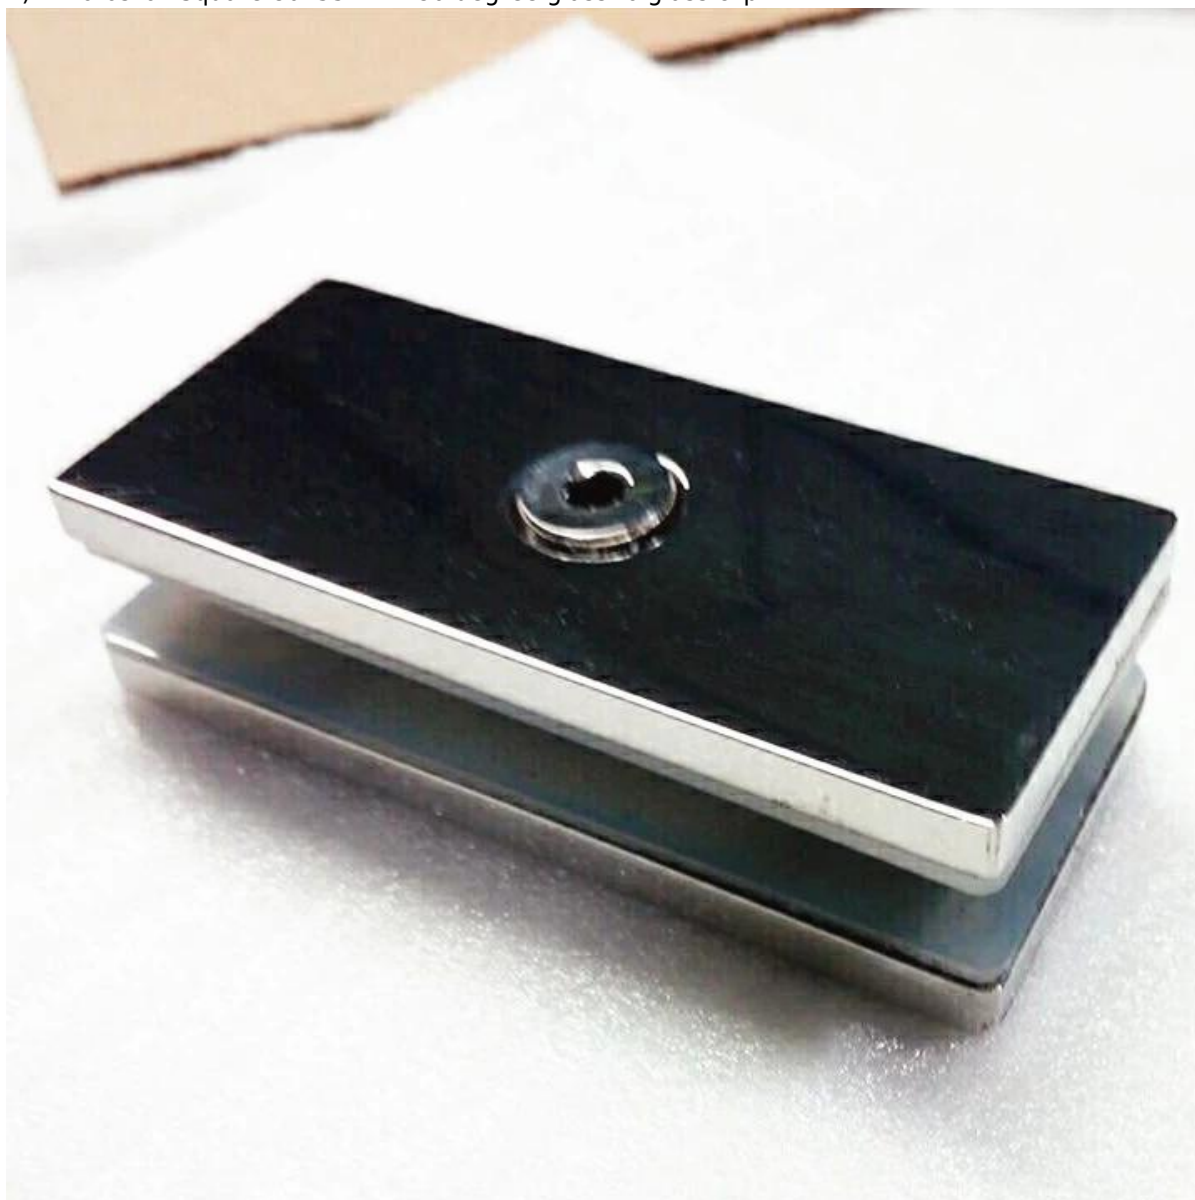

**Square 80x35mm 180 degree glass to glass**

**clip** to connect two glass panels at 180 degrees.for frameless glass railings .

1). Features -

Model No.	BC-80*35
Item	180 Degree Glass to Glass CLIP
Material	304/316 SS
Finish	satin brushed , mirror polished
Glass thickness	10-12mm
Glass holes	no need glass holes

2). Photos of Square 80x35mm 180 degree glass to glass clip -

3) drawing for Satin Brushed Square 180 Degree Glass to Glass Clamp-

4). Square 80x35mm 180 degree glass to glass clip for frameless swimming pool glass railings-