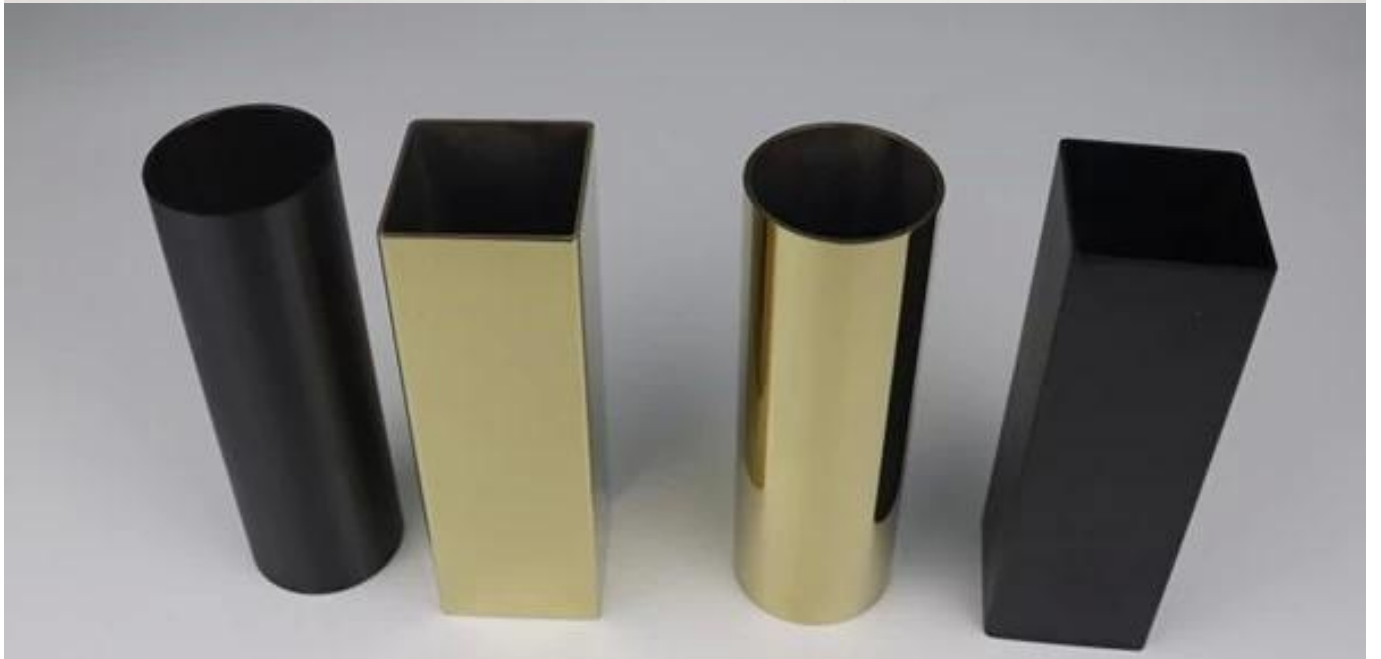

Production & Packing: