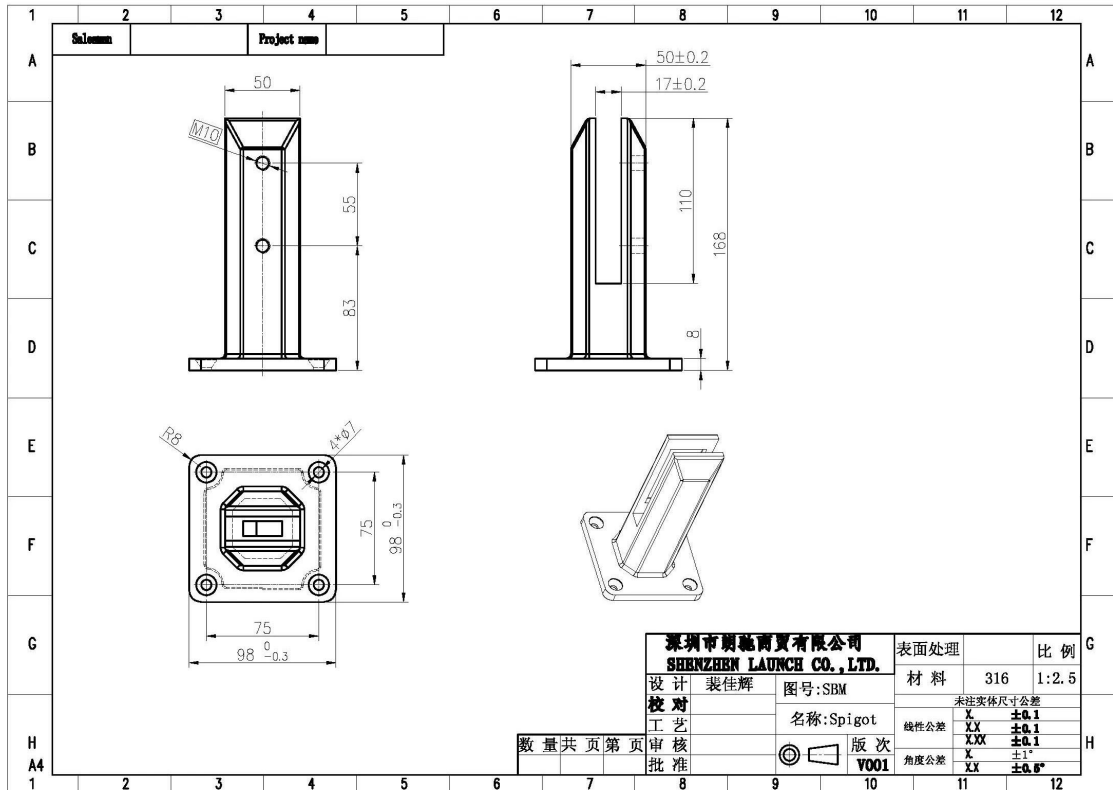

Technical drawing