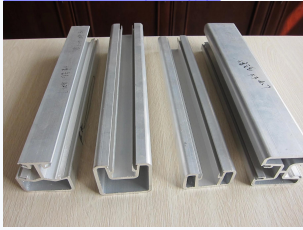

[Aluminum post and fittings](#)