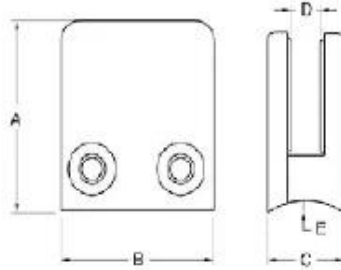

**Square stainless steel glass clamp, glass clip suit 8-10mm glass balustrade**

**G102 flat back used at wall/floor/square post**

**8-10mm glass**

[Stainless steel staircase glass balustrade used glass clamp](#)

**G102**

**G102 dimension**

[stainless steel square type glass clamp for stair, stainless steel glass clamp with flat base for balcony handrail](#)

Material	Stainless steel 304/ 316
Finish	satin / mirror polished