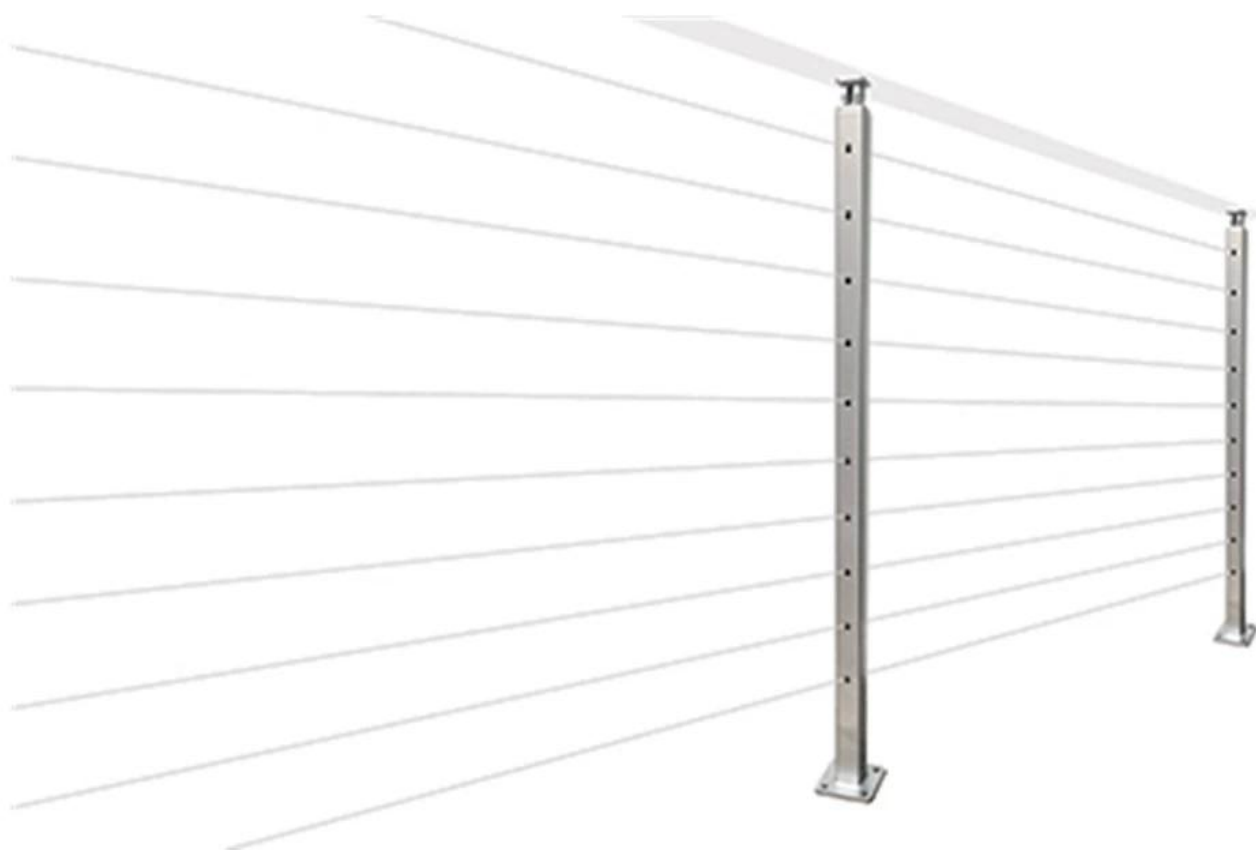

**Quality & modern design Stainless Cable Railing Systems For Decks and Stairs . Easy to install Cable Railing system with all necessary fittings available .**

1).Features -

Item	Stainless Cable Railing Systems
Material	SS 304 for indoor ; 316 ss for outdoor
Finish	satin, mirror , matte black
Cable railing post	Round 42.4/50.8mm ; square 40/50mm
Top handrail	Round 42.4/50.8mm ; square 40/50mm; rectangular 50*25mm
cable diameter	4mm 5mm 6mm
cable tensioner	swageless type T803
MOQ	10 meters

2).Cable railing post-

Satin finish top mount-

Matte Black powder coating -

Fascia mount cable Railing -

**LCH-123**

Stainless steel Flat Bar Post-