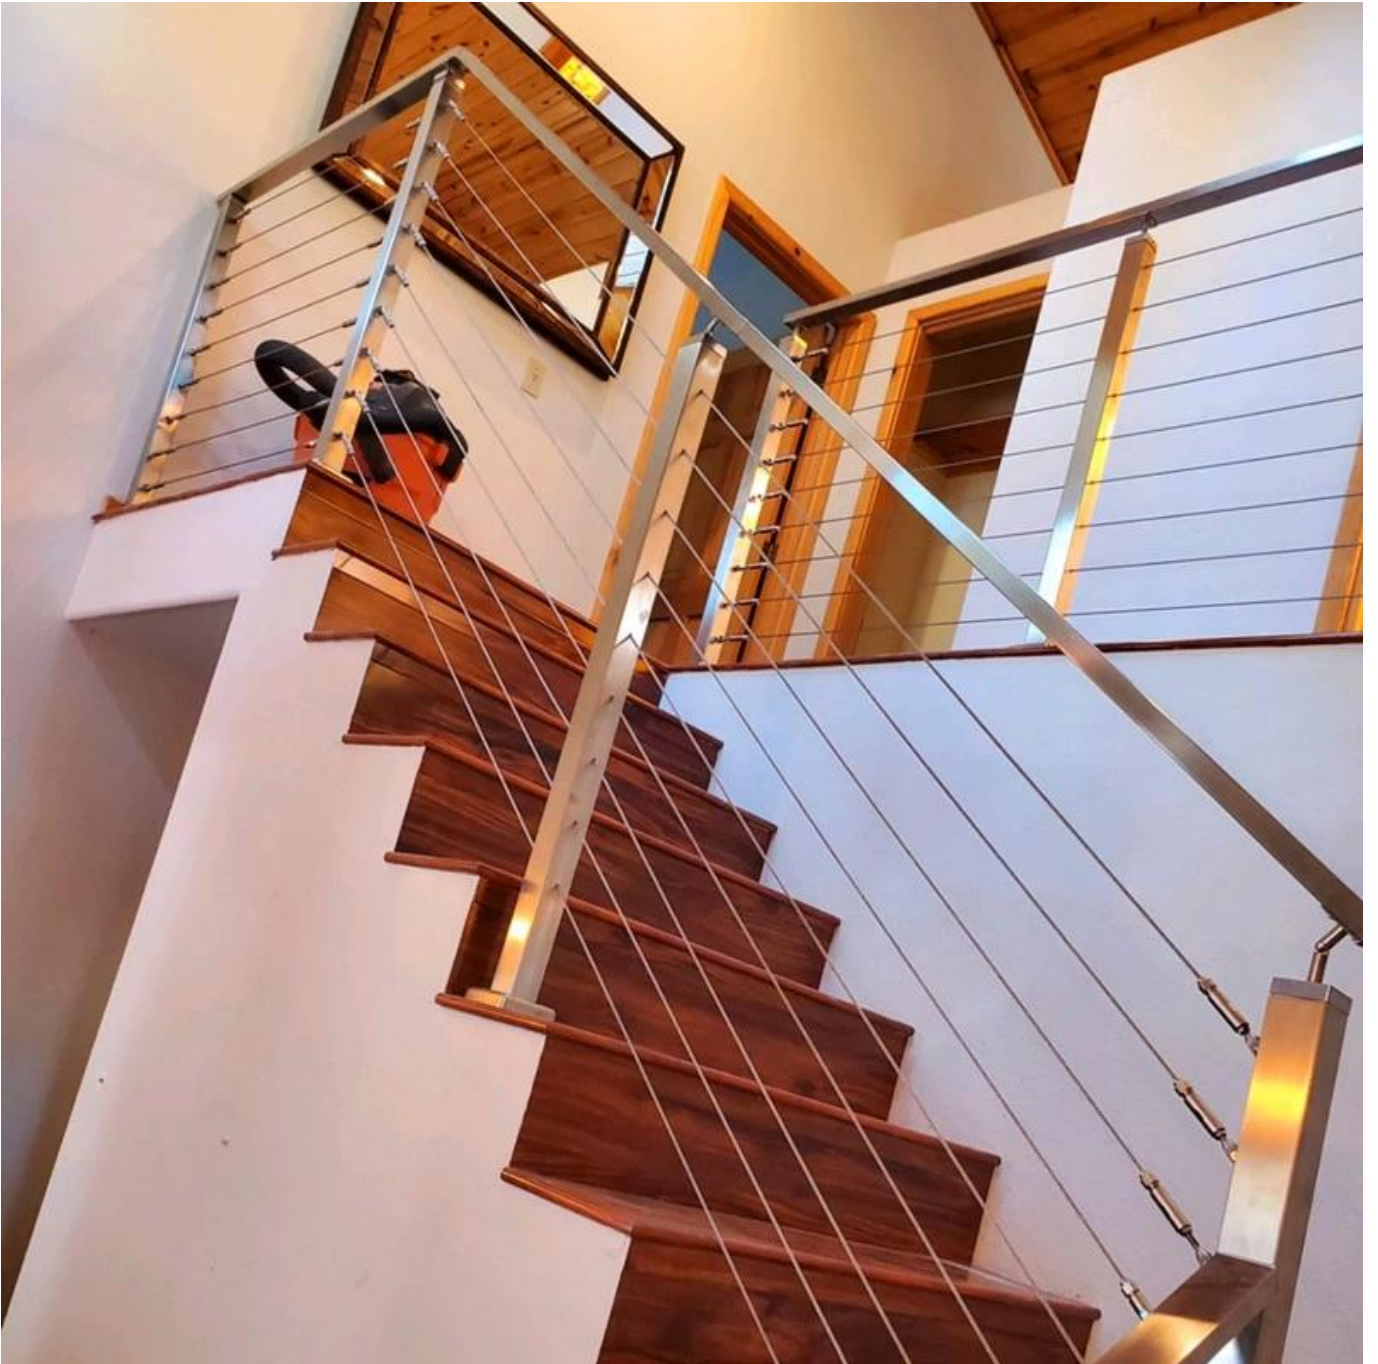

**Quality & modern design Stainless Cable Railing Systems For Decks and Stairs . Easy to install Cable Railing system with all necessary fittings available .**

1).Features -

Item	Stainless Cable Railing Systems
Material	SS 304 for indoor ; 316 ss for outdoor
Finish	satin, mirror , matte black
Cable railing post	Round 42.4/50.8mm ; square 40/50mm
Top handrail	Round 42.4/50.8mm ; square 40/50mm; rectangular 50*25mm
cable diameter	4mm 5mm 6mm
cable tensioner	swageless type T803
MOQ	10 meters

2).Cable railing post-

Satin finish top mount-

Matte Black powder coating -

Fascia mount cable Railing -

**LCH-123**

Stainless steel Flat Bar Post-

# LCH-124

3)Production Photos of Cable railing posts -

cable tensioner models for cable railing systems-

4).Cable railing project feedback from our customers-

Feel free to send us inquiries now to get quote for your projects .