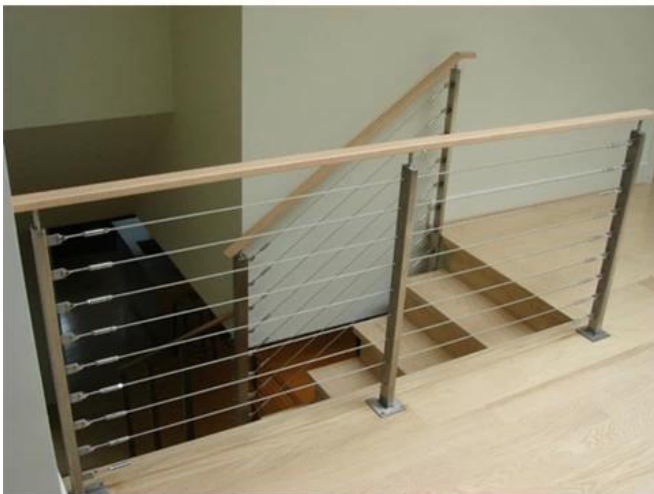

**Quality & modern design Stainless Cable Railing Systems For Decks and Stairs . Easy to install Cable Railing system with all necessary fittings available .**

1).Features -

Item	Stainless Cable Railing Systems
Material	SS 304 for indoor ; 316 ss for outdoor
Finish	satin, mirror , matte black
Cable railing post	Round 42.4/50.8mm ; square 40/50mm
Top handrail	Round 42.4/50.8mm ; square 40/50mm; rectangular 50*25mm
cable diameter	4mm 5mm 6mm
cable tensioner	swageless type T803
MOQ	10 meters

2).Cable railing post-

Satin finish top mount-

Matte Black powder coating -

Fascia mount cable Railing -

**LCH-123**

Stainless steel Flat Bar Post-

# LCH-124

3)Production Photos of Cable railing posts -

cable tensioner models for cable railing systems-

4).Cable railing project feedback from our customers-

Feel free to send us inquiries now to get quote for your projects .