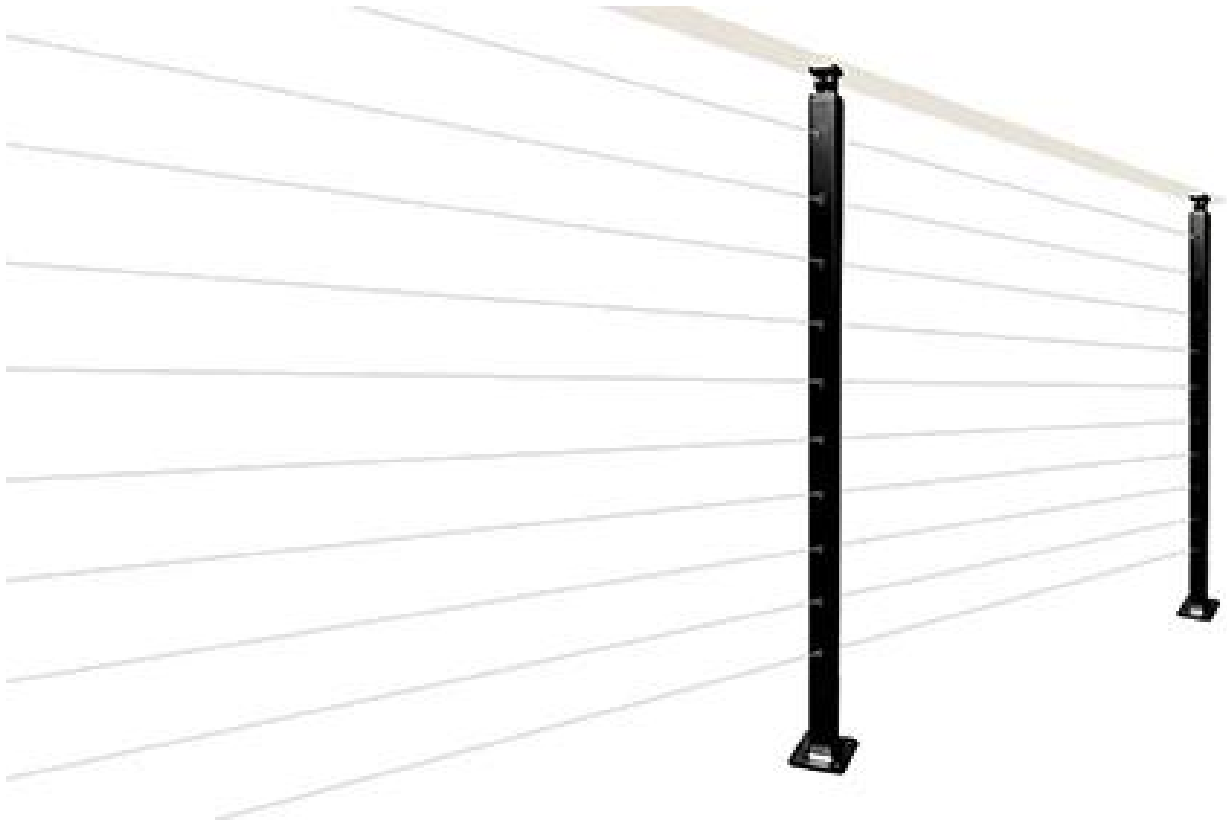

**Quality & modern design Stainless Cable Railing Systems For Decks and Stairs . Easy to install Cable Railing system with all necessary fittings available .**

1).Features -

Item	Stainless Cable Railing Systems
Material	SS 304 for indoor ; 316 ss for outdoor
Finish	satin, mirror , matte black
Cable railing post	Round 42.4/50.8mm ; square 40/50mm
Top handrail	Round 42.4/50.8mm ; square 40/50mm; rectangular 50*25mm
cable diameter	4mm 5mm 6mm
cable tensioner	swageless type T803
MOQ	10 meters

2).Cable railing post-

Satin finish top mount-

Matte Black powder coating -

Fascia mount cable Railing -

**LCH-123**

Stainless steel Flat Bar Post-