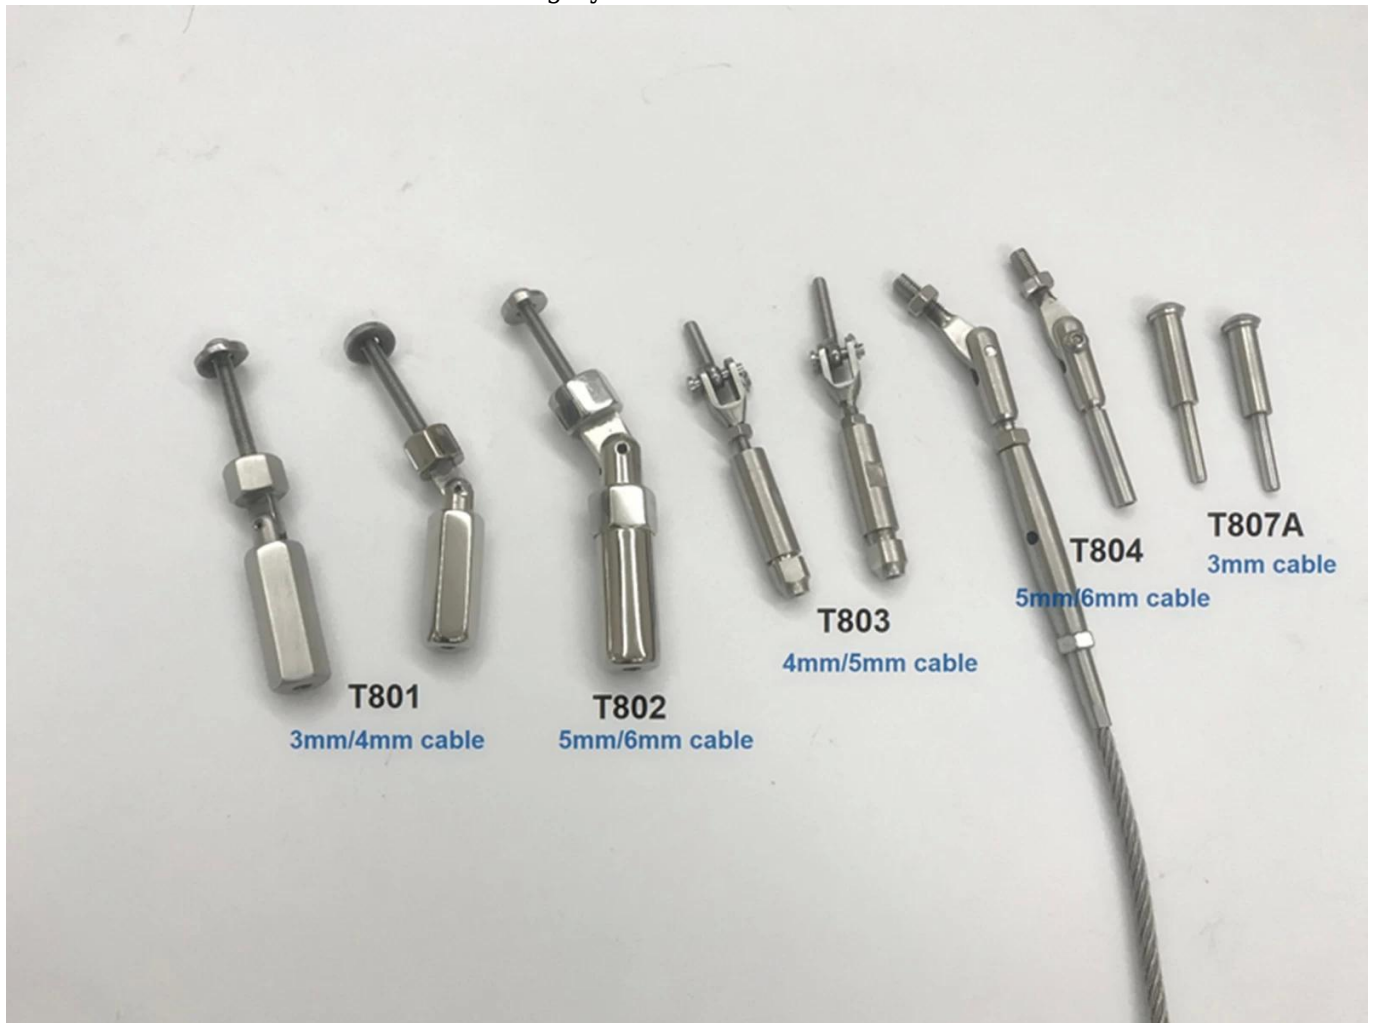

cable tensioner models for cable railing systems-

4).Cable railing project feedback from our customers-