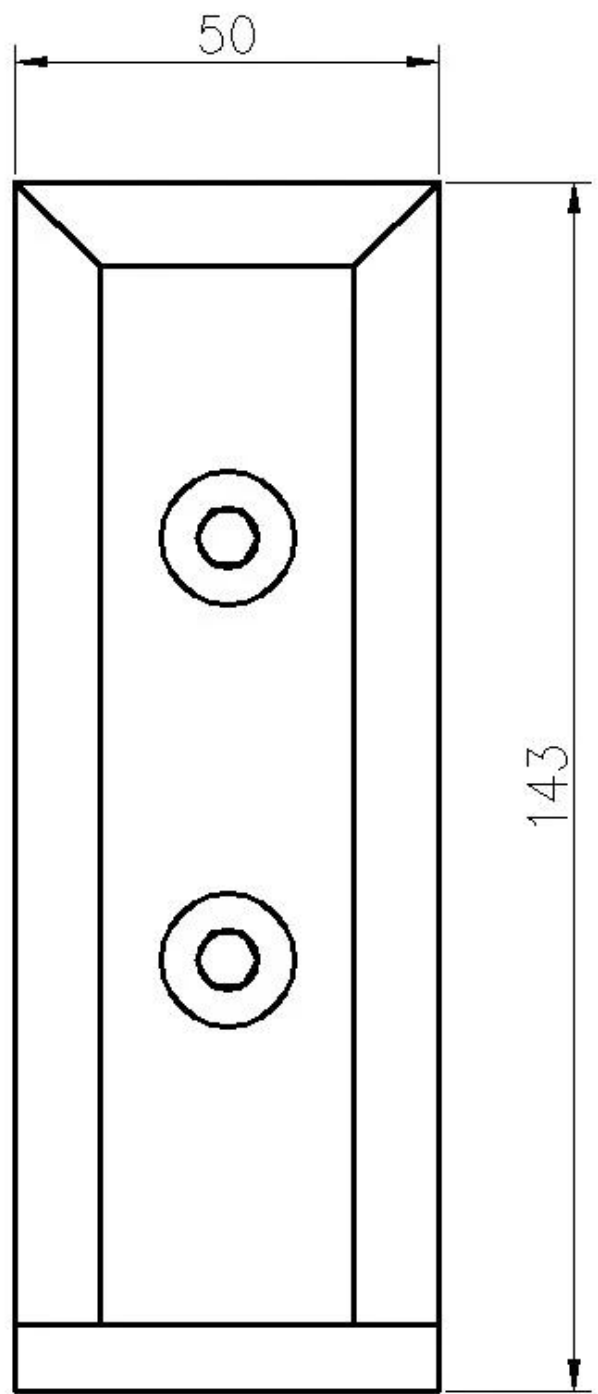

## Product Description

---

Product Name	Stainless Steel 2205 Side Mount Smart Spigot for 1/2" Swimming Pool Glass Railing
Material	Stainless steel 316
Finish	Mirror polished / satin brushed
For Glass Thickness	8-13.52mm
Height	143mm
Drill glass hole	Diameter 14mm hole required in glass
Payment Term	PayPal, West Union, T/T
Manufacture Method	CNC machining (high quality)
Packaging Details	1) One piece into one bubble bag, then into one white box 2) 12 pieces into one cardboard carton Or packing as customers' requirements
Application	Balcony glass railing, staircase railing, deck railing design, swimming pool fence, balustrade frameless glass railing
Factory Inspection	Welcome
Sample	Available before order
Mount	Fascia mounting, side mounting glass spigot fixing into concrete or timber
MOQ	No limited. You can order as per your job requirement.
OEM & ODM Service	Available

## Side Mounted Smart Glass Spigot Details

---

1) Side mounted glass spigot real shot photos

**Mirror polished finish**

**Satin brushed finish:**

2) Side mounted glass spigot size

3) Side mounted glass spigot project