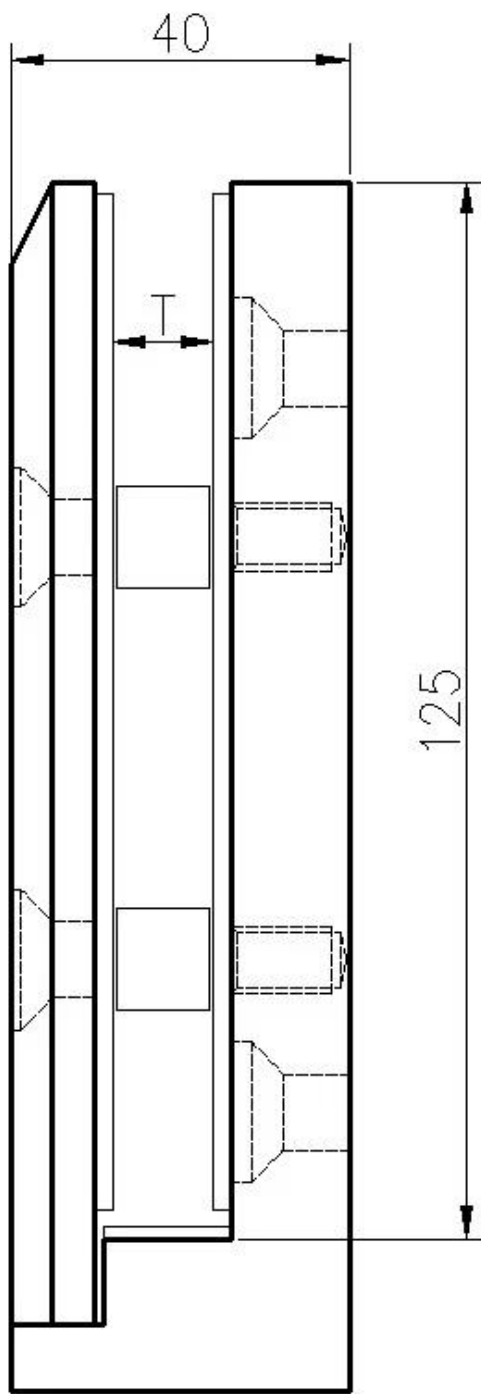

## Product Description

---

Product Name	Stainless Steel 2205 Side Mount Smart Spigot for 1/2" Swimming Pool Glass Railing
Material	Stainless steel 316
Finish	Mirror polished / satin brushed
For Glass Thickness	8-13.52mm
Height	143mm
Drill glass hole	Diameter 14mm hole required in glass
Payment Term	PayPal, West Union, T/T
Manufacture Method	CNC machining (high quality)
Packaging Details	1) One piece into one bubble bag, then into one white box 2) 12 pieces into one cardboard carton Or packing as customers' requirements
Application	Balcony glass railing, staircase railing, deck railing design, swimming pool fence, balustrade frameless glass railing
Factory Inspection	Welcome
Sample	Available before order
Mount	Fascia mounting, side mounting glass spigot fixing into concrete or timber
MOQ	No limited. You can order as per your job requirement.
OEM & ODM Service	Available

## Side Mounted Smart Glass Spigot Details

---

1) Side mounted glass spigot real shot photos

**Mirror polished finish**

**Satin brushed finish:**

2) Side mounted glass spigot size

3) Side mounted glass spigot project

### **Side Mounted Glass Spigot Safety Packaging**

1. One piece into one bubble bag, then into one white box.  
12 pieces into one cardboard carton.
2. Packing as customers' requirements.