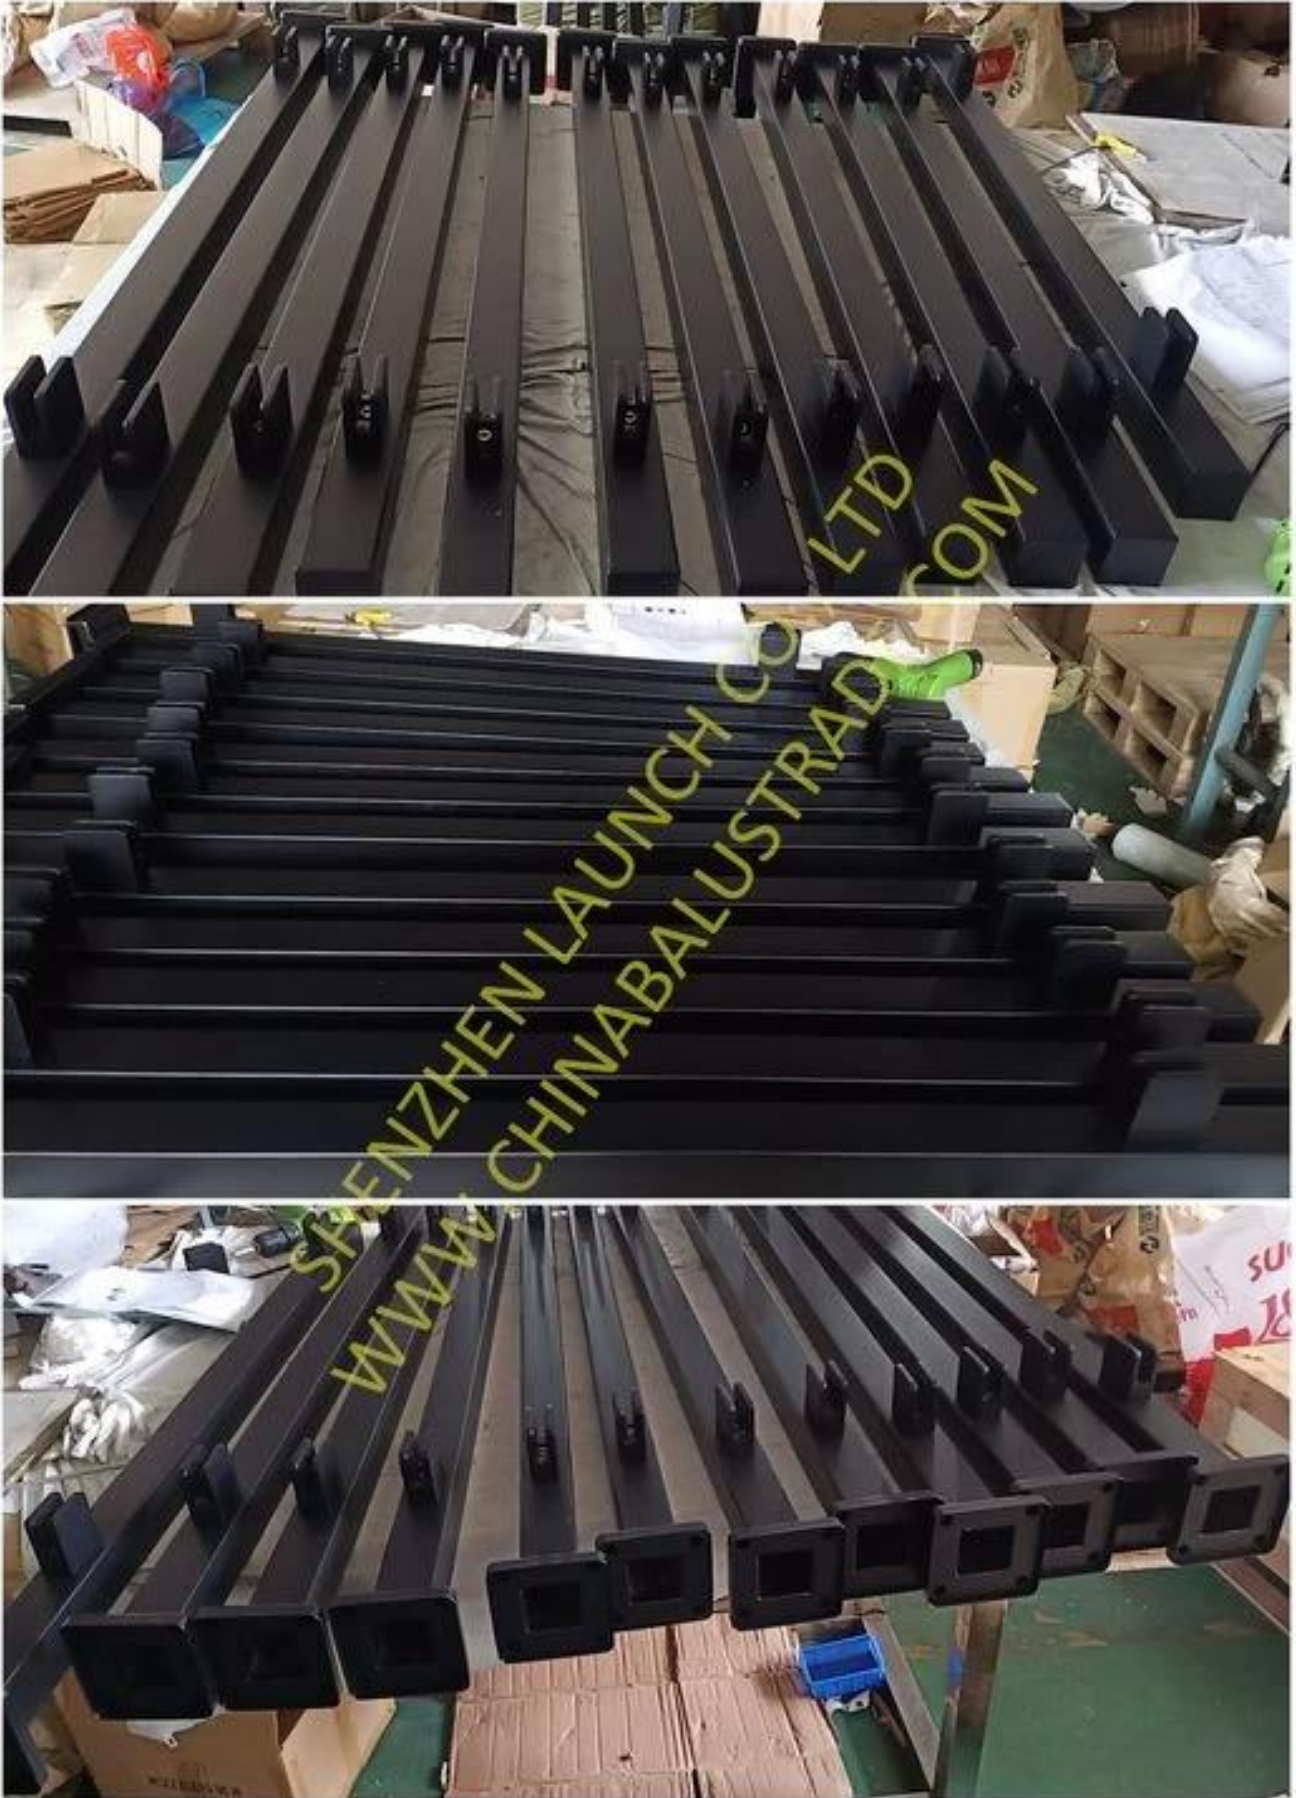

Project show