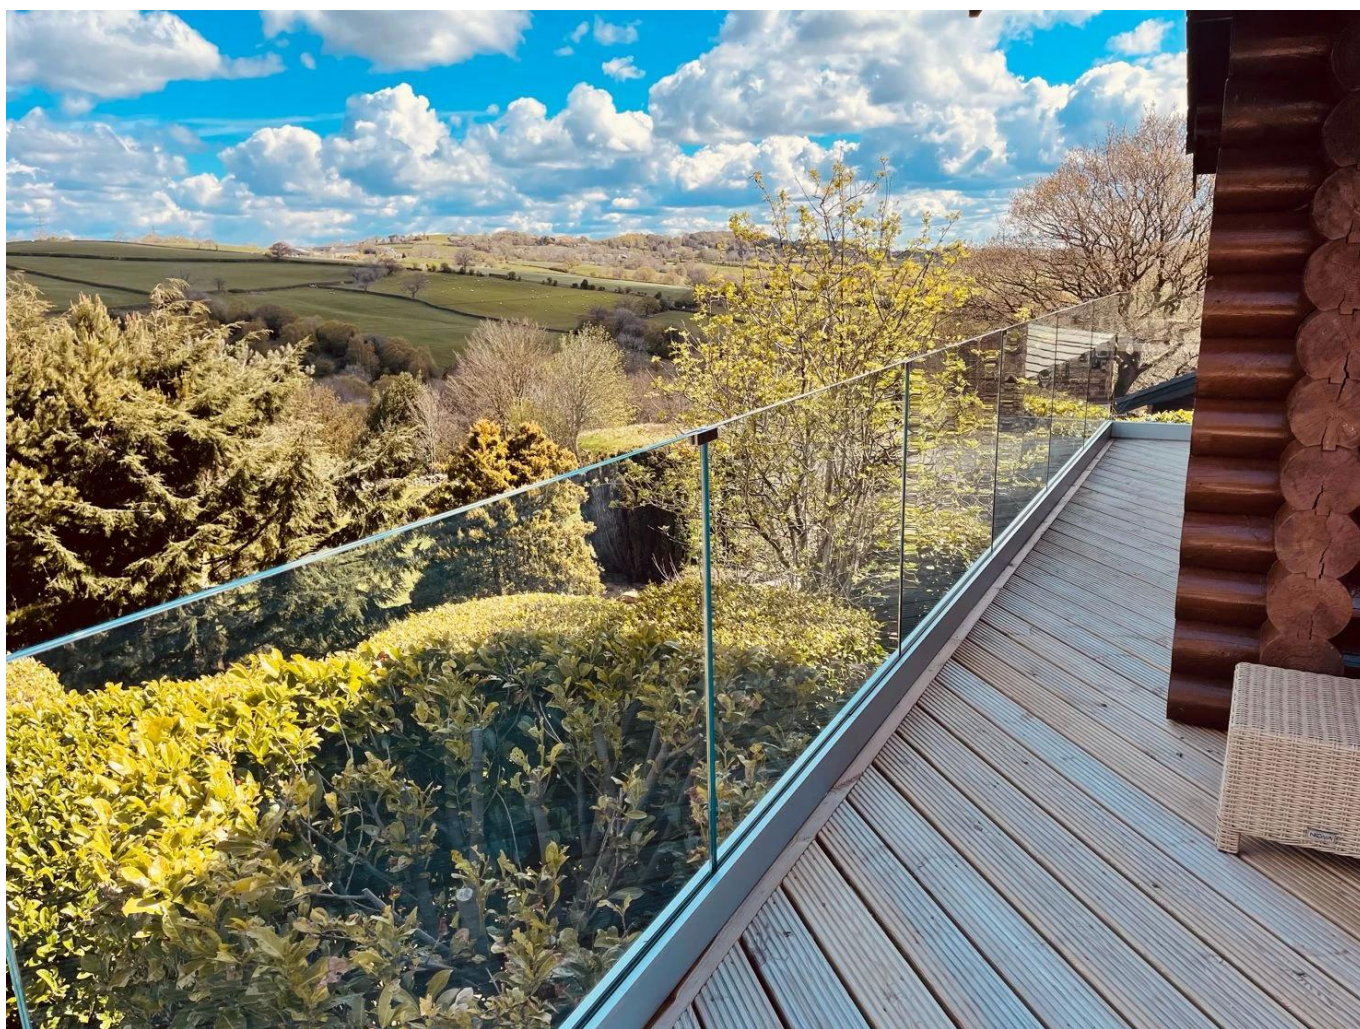

**Wall to glass corner clamp**

**Adjustable degree glass clamp:**

**Matte Black Finish Glass Railing Clamps**

**Description:**

Even without a top rail or glass cap, you can maintain alignment and add strength to your glass railing system with the Glass Panel Stabilizers.

Mounted along the mid-top area of the glass panels, each sleek stabilizer holds adjacent glass panels in place.

Made of virtually corrosion-proof 316 stainless steel, Glass Panel Stabilizers are perfect for interior and exterior projects.

From 45 to 180 degrees, there are options for every angle in your railing configuration. Select the styles you need to make the perfect finishing touch to your modern glass railing project

**Welcome to contact us for more information:**