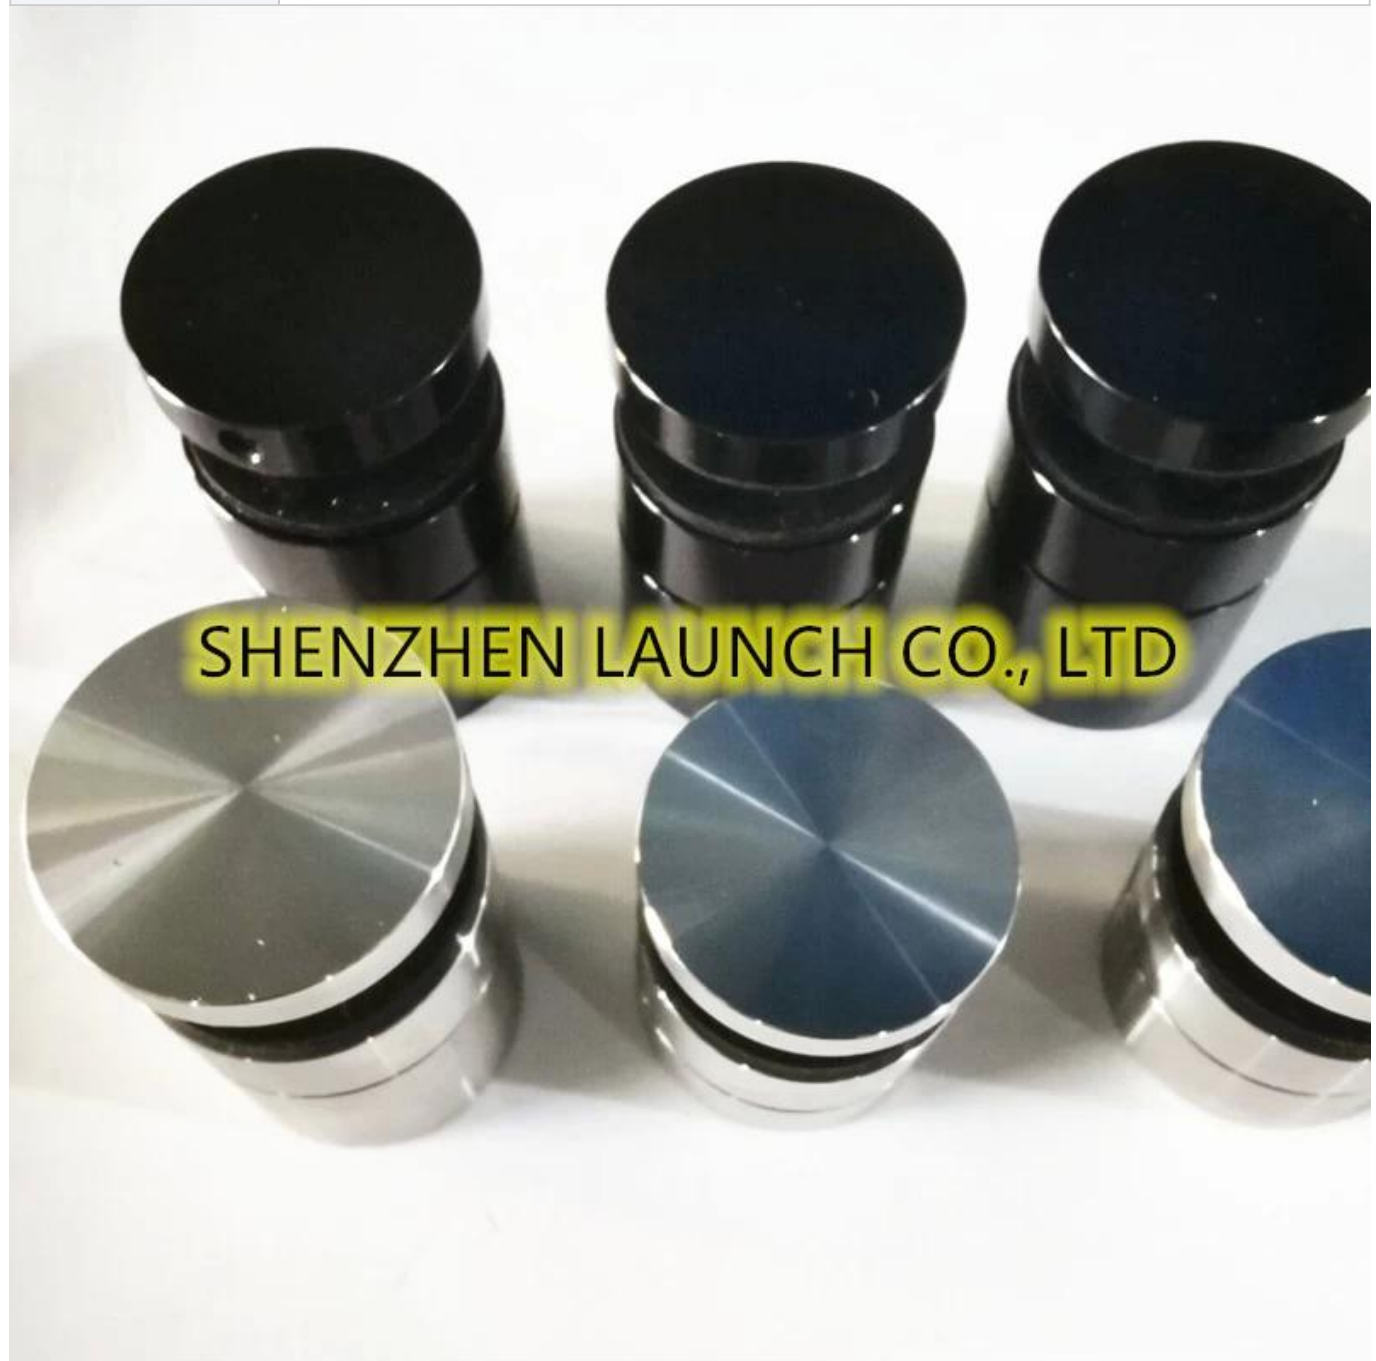

Stainless Steel 316 Grade Heavy Duty Staircase Glass Railing Round Standoff Base and Cap for Wood Wall

Features of round standoff base and cap:

| | |
|---------------------|--|
| Product Name | Stainless Steel 316 Grade Heavy Duty Staircase Glass Railing Round Standoff Base and Cap for Wood Wall |
| Material | Stainless steel 304/316, duplex 2205 |
| Size | Diameter 38mm(1 1/2"), 40mm or 50mm(2"), cap 10mm, base length adjustable from 25-35mm |
| Usage | Indoor and outdoor staircases design, balcony railing, deck frameless glass railing, Juliet balcony design, floating staircase |
| Mounting Substrate | For mounting to wood, concrete or steel |
| Finish Option | Mirror polished or satin brushed or black |
| Fit Glass Thickness | 10-21.52mm |
| Glass Type | Laminated or Monolithic |
| Customization | Available |
| Production Technic | CNC machining |

Other models of glass standoffs as below-

| Part No. | Material | Finish | Body | Bolt size |
|---|--|---|--|---|
| <ul style="list-style-type: none"> ▪ SF-30 ▪ SF-40 ▪ SF-50 ▪ SF-50A | <ul style="list-style-type: none"> ▪ AISI 304 ▪ AISI 316 | <ul style="list-style-type: none"> ▪ Satin ▪ Mirror | <ul style="list-style-type: none"> ▪ 30x10; 30x25mm ▪ 40x10; 40x30mm ▪ 50x12; 50x30mm ▪ 50x12; 50x50mm ▪ silicon rubber gasket included | <ul style="list-style-type: none"> ▪ M10x120 bolt ▪ M10x72 wood screw ▪ M8x100 bolt ▪ M8 x72 wood screw |

| Part No. | Material | Finish | Body | Bolt size |
|--|--|---|--|---|
| <ul style="list-style-type: none"> ▪ SF-38Z | <ul style="list-style-type: none"> ▪ AISI 304 ▪ AISI 316 | <ul style="list-style-type: none"> ▪ Satin ▪ Mirror | <ul style="list-style-type: none"> ▪ hollow type ▪ 38x7.5; 38x38mm ▪ silicon rubber gasket included | <ul style="list-style-type: none"> ▪ M8x70 hexagonal screw |