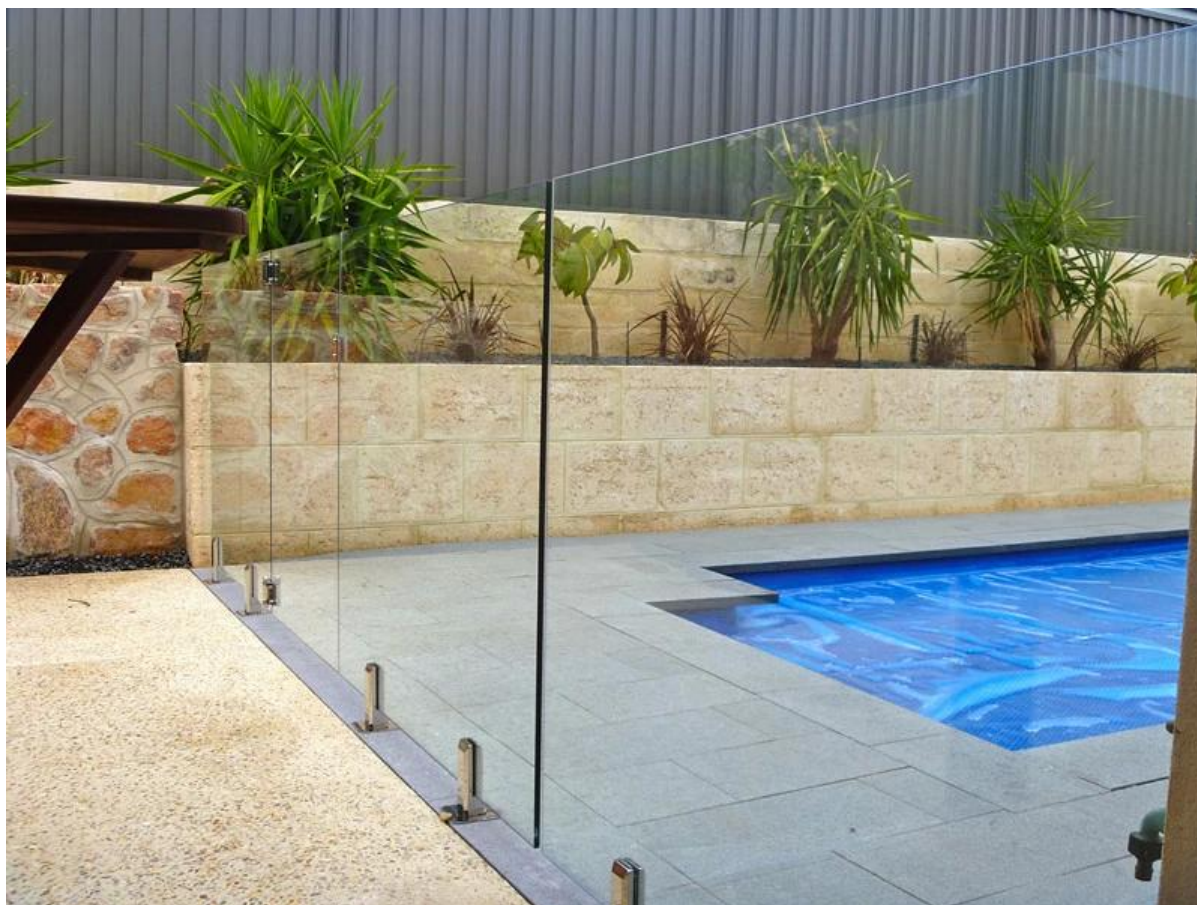

### The features:

item name	glass spigot
spigot application	for swimming pool fence , frameless glass railing , deck glass railing .
spigot material	stainless steel 316
spigot quality	high quality, can be used near pool or sea,in rainy,snowy and windy weather
spigot finishing	satin/brushed or mirror polished
suit glass thickness	6mm/8mm/10mm/1076mm,12mm,12.76mm, 13.52mm
spigot types	spigot type 1: round base plate spigot spigot type 2: square base plate spigot spigot type 3: round core drill spigot spigot type4: square core drill spigot
spigot Model Number	RBM: round base plate spigot SBM: square base plate spigot RCM: round core drill spigot SCM: square core drill spigot
spigot package	plastic bag+small white box+carton 1 spigot for 1 white box 10 or 12 spigots for a carton
spigot weight	1.65kg for RBM: round base plate spigot 2.1kg for SBM: square base plate spigot 1.85kg for RCM: round core drill spigot 1.97kg for SCM: square core drill spigot
mass production lead time	20-25 days
MOQ	1 set
shipping method	shipment is sent by courier like DHL, UPS,FEDEX etc for small quantity; shipment is sent by sea/vessel for big quantity
trade terms:	EXW,FOB,CNF,C&F,CIF etc
payment terms:	T/T(50/50;30/70),western union,alibaba escrow

Model: RBM (round base plate)

Model: SBM (square base plate)

Packing□

4 types spigot☐

Project Photos for your reference☐

1. stainless steel spigot for balcony glass railing design:

2. stainless steel spigot for swimming pool design: