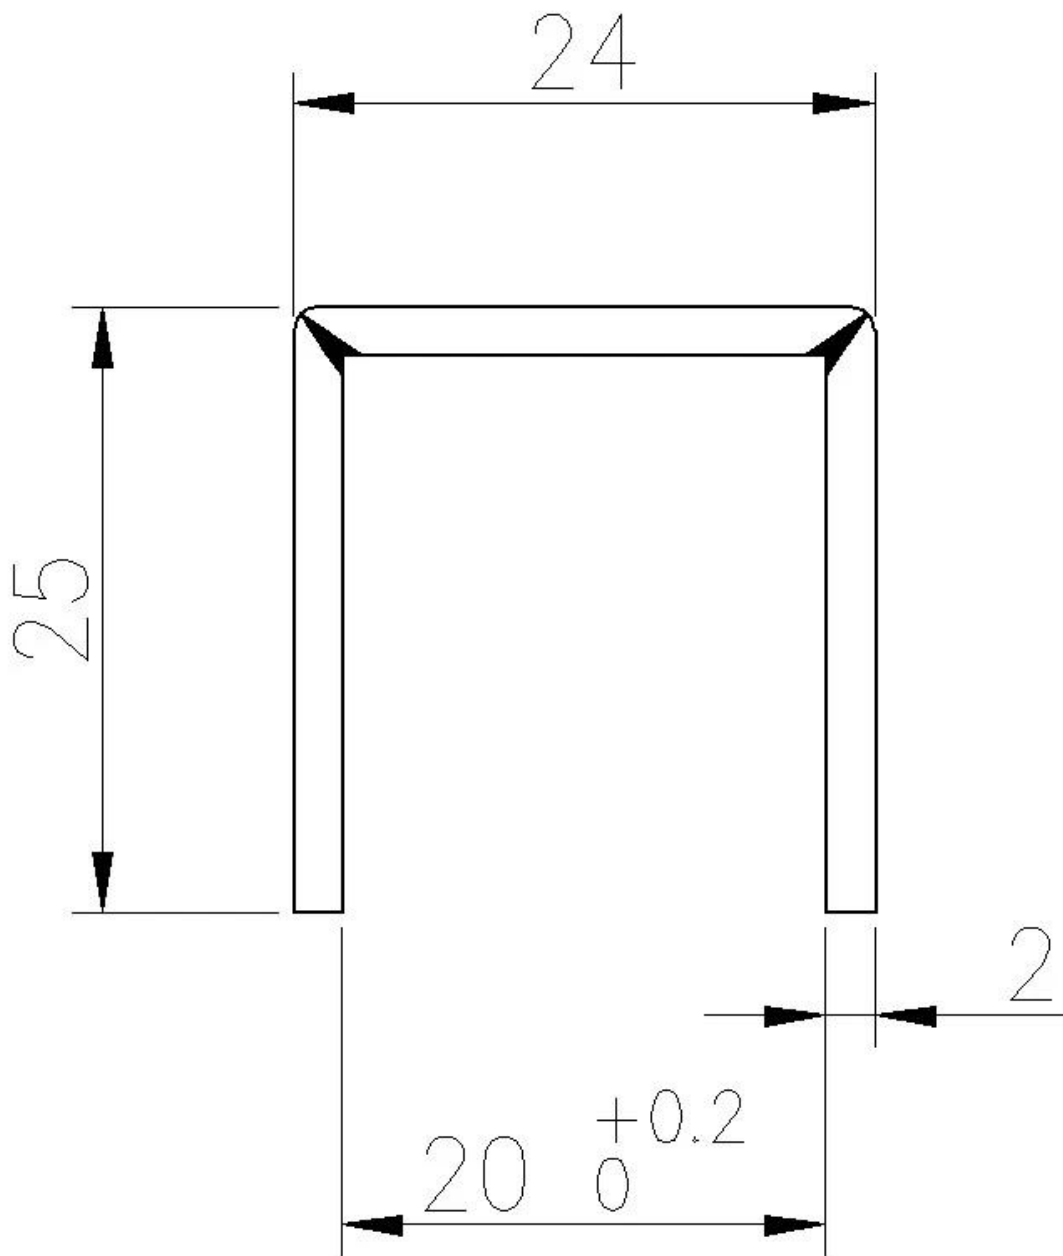

Stainless Steel 316L U Channel Top Cap for frameless glass railings , it is not only cheap but also durable and easy to install .

Features of U channel top cap-

Size	23*25mm , with 20mm groove ,1.2mm thick
Length	normally 4 meters per pc
Material	304L / 316L
Finish	satin , mirror , black
Glass thickness	10-19mm
rubber gasket	available

Drawing-

3650mm/pcs

Different colors of U channel top cap by vacuum plating-