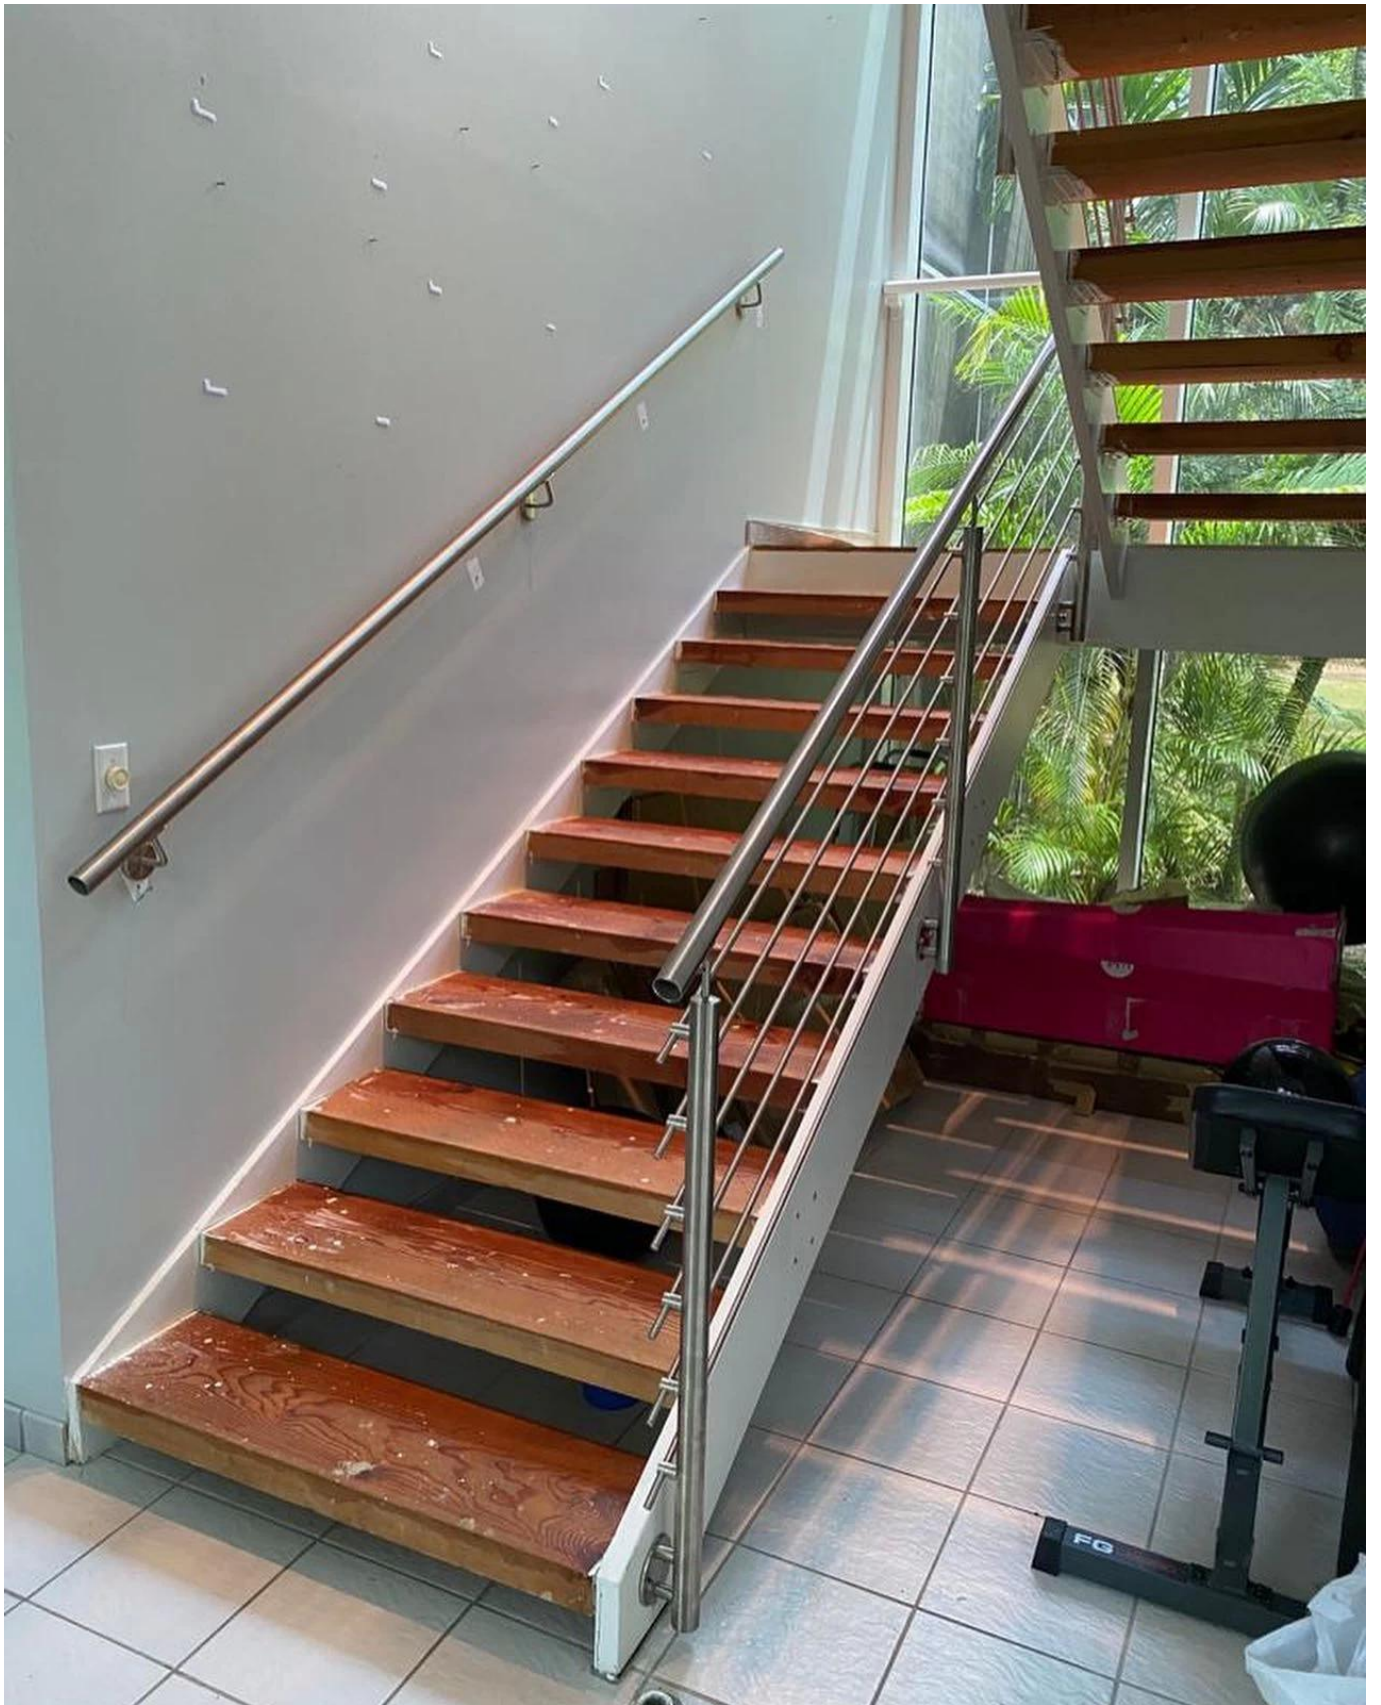

## Product Specifications:

Product Name	<b>Stainless Steel Balustrade with Rod Bar Railing</b>
Material	Stainless steel 304 or 316
Finish	Mirror polished or satin brushed
Size	Φ50.8*H1100(mm)
Crossbar/Rod dimension	Diameter 12mm
Handrail	Available
Installation	self tapping / Explosion bolts / Screws
Mounting	top mounted / fascia mounted
Application	balcony railing, deck railing, porch railing, terrace railing, stair railing
Fittings	All casting and solid

## Products Show

**KEBIL** 科比奥®

**Black Powder Coated Finish:**