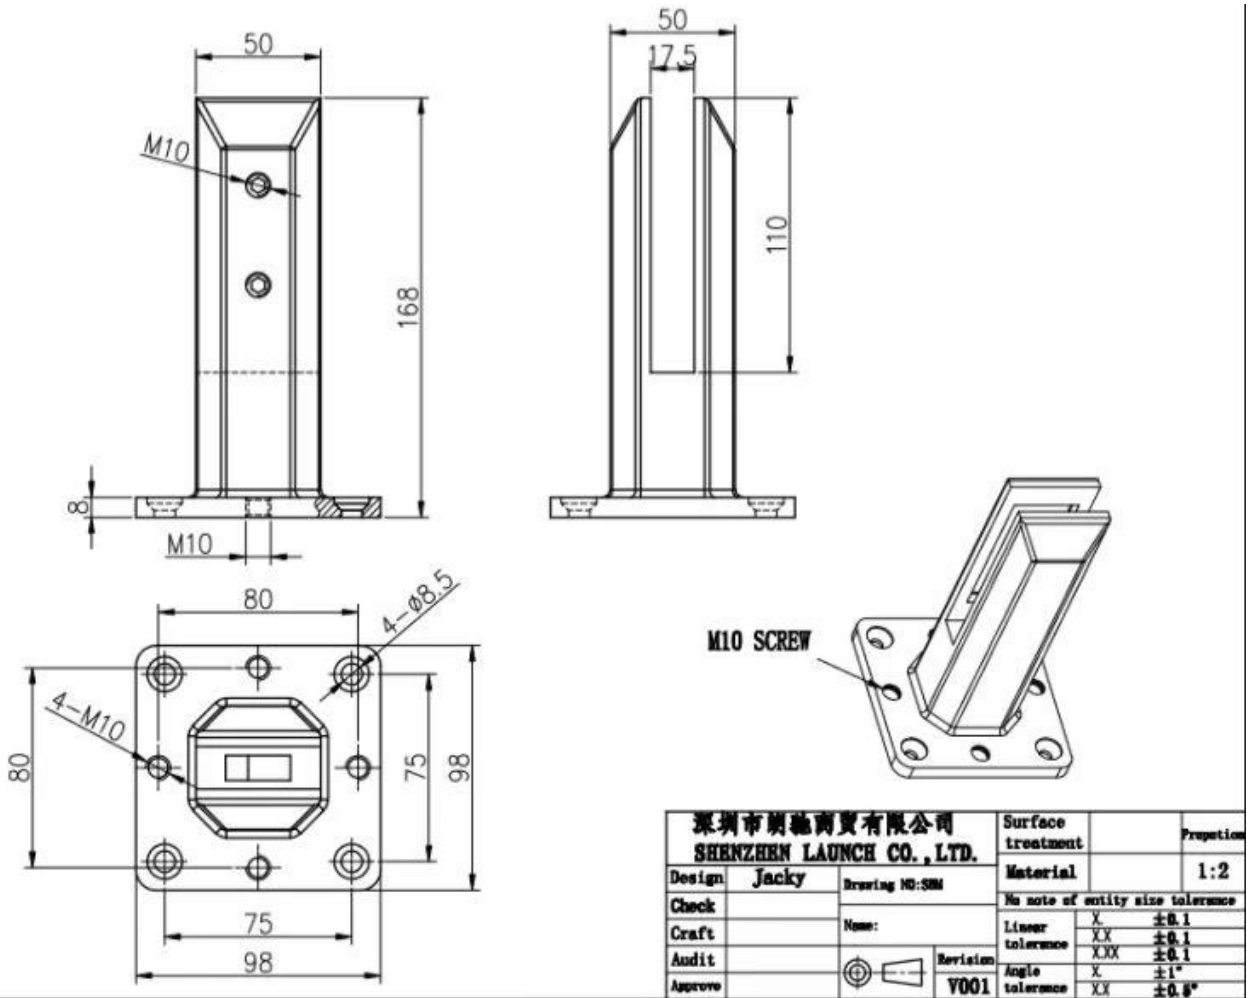

Stainless Steel Duplex 2205 Glass Spigot Clamp for Frameless Pool Fencing Glass Railings

Product show

Satin surface

Matt black surface

Technical drawing

Matte black glass clamps and related hinges and latches