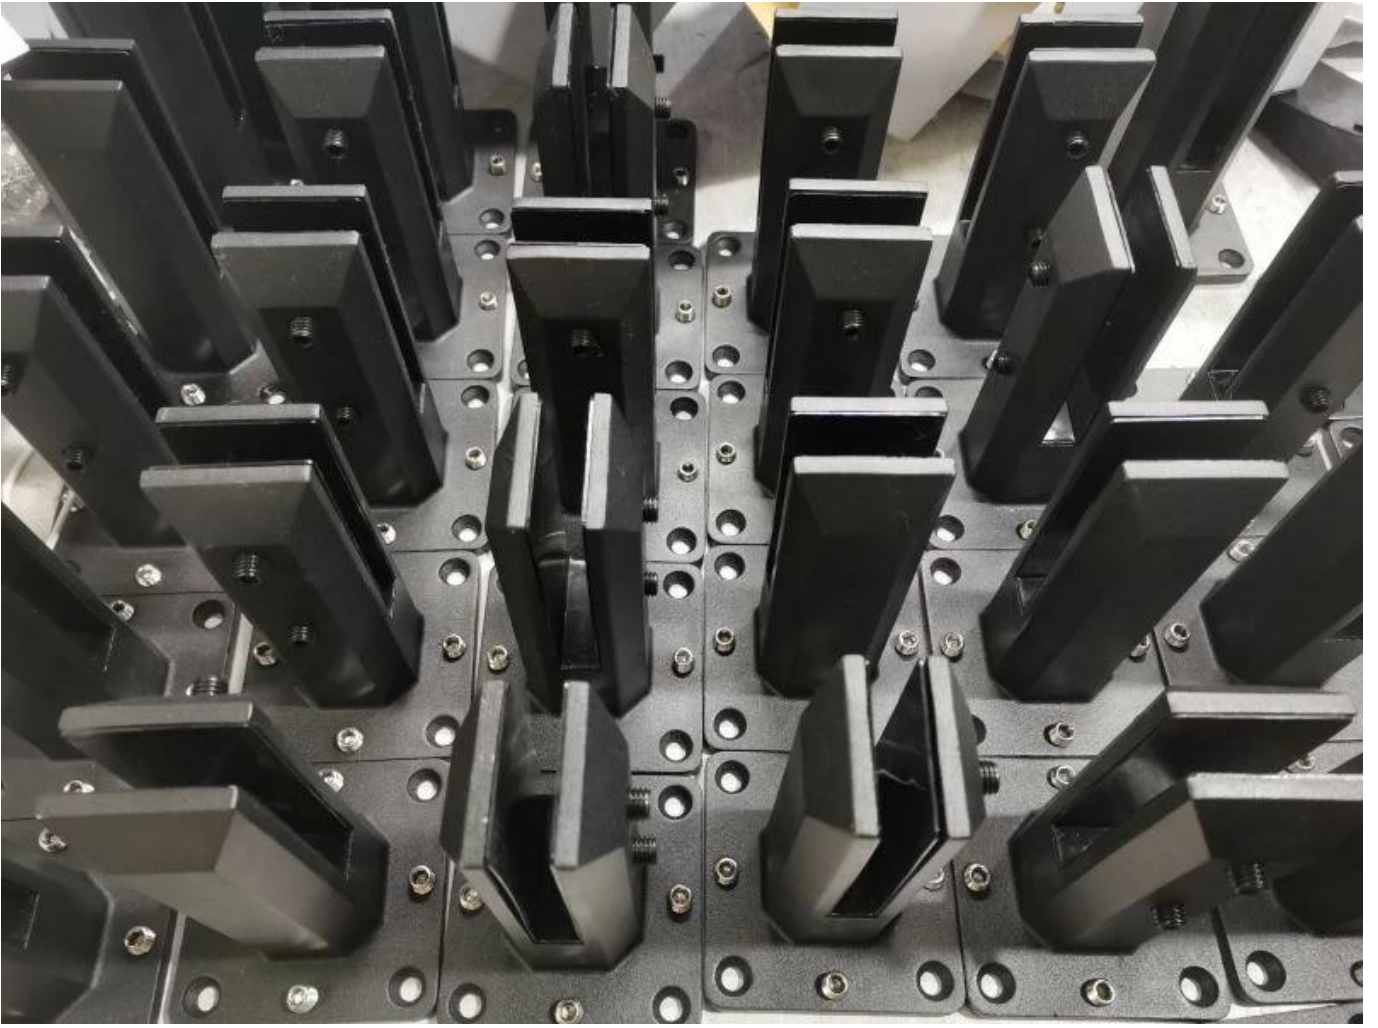

Stainless Steel Duplex 2205 Glass Spigot Clamp for Frameless Pool Fencing Glass Railings

Product show

Satin surface

Matt black surface

Technical drawing

Matte black glass clamps and related hinges and latches

Application photo

Other related glass spigots

Surface finish
Mirror

RBM

SBM

RCM

SCM

**Surface finish
Matt black**