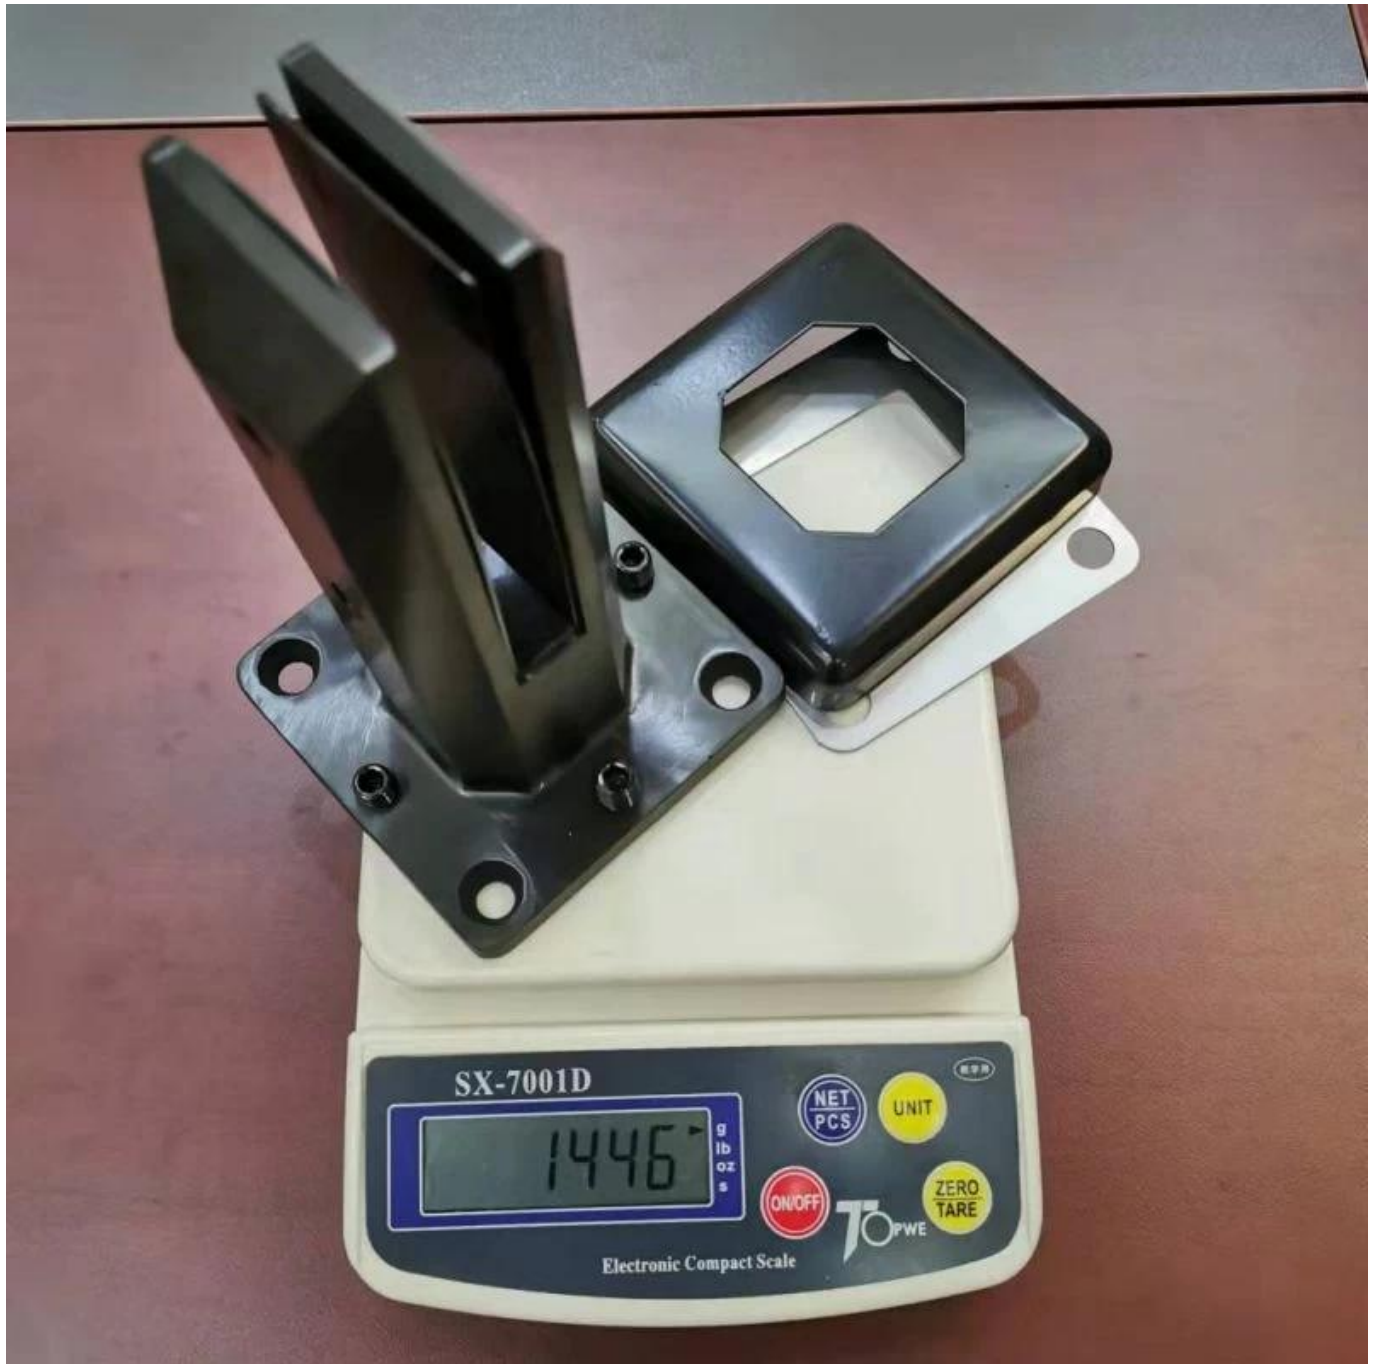

Stainless Steel Duplex 2205 Glass Spigot Clamp for Frameless Pool Fencing Glass Railings

Product show

Satin surface

Matt black surface

Technical drawing

Matte black glass clamps and related hinges and latches