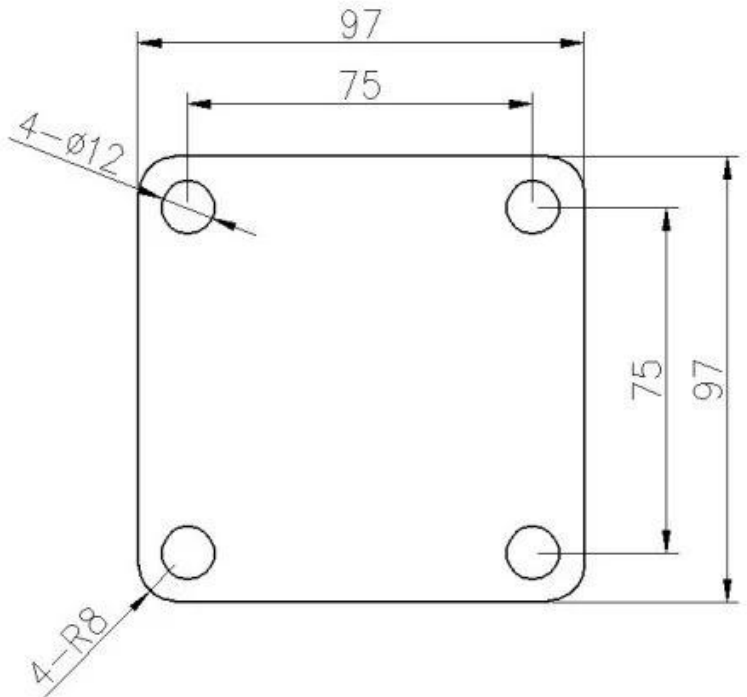

Stainless Steel Duplex 2205 Glass Spigot Clamp for Frameless Pool Fencing Glass Railings

Product show

Satin surface

Matt black surface

Technical drawing

Matte black glass clamps and related hinges and latches