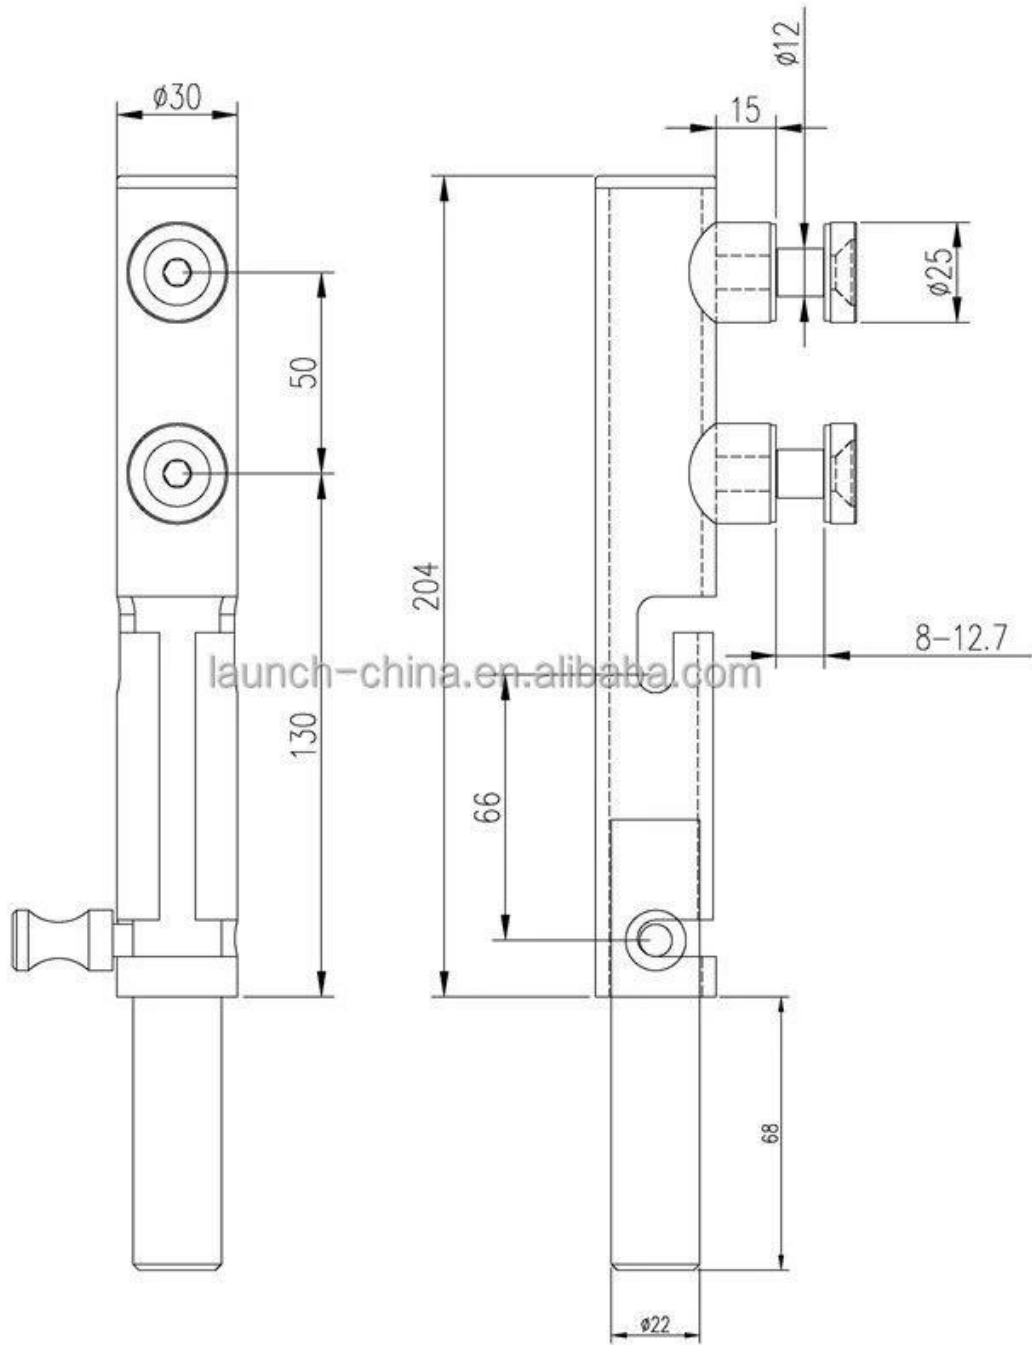

Mass production