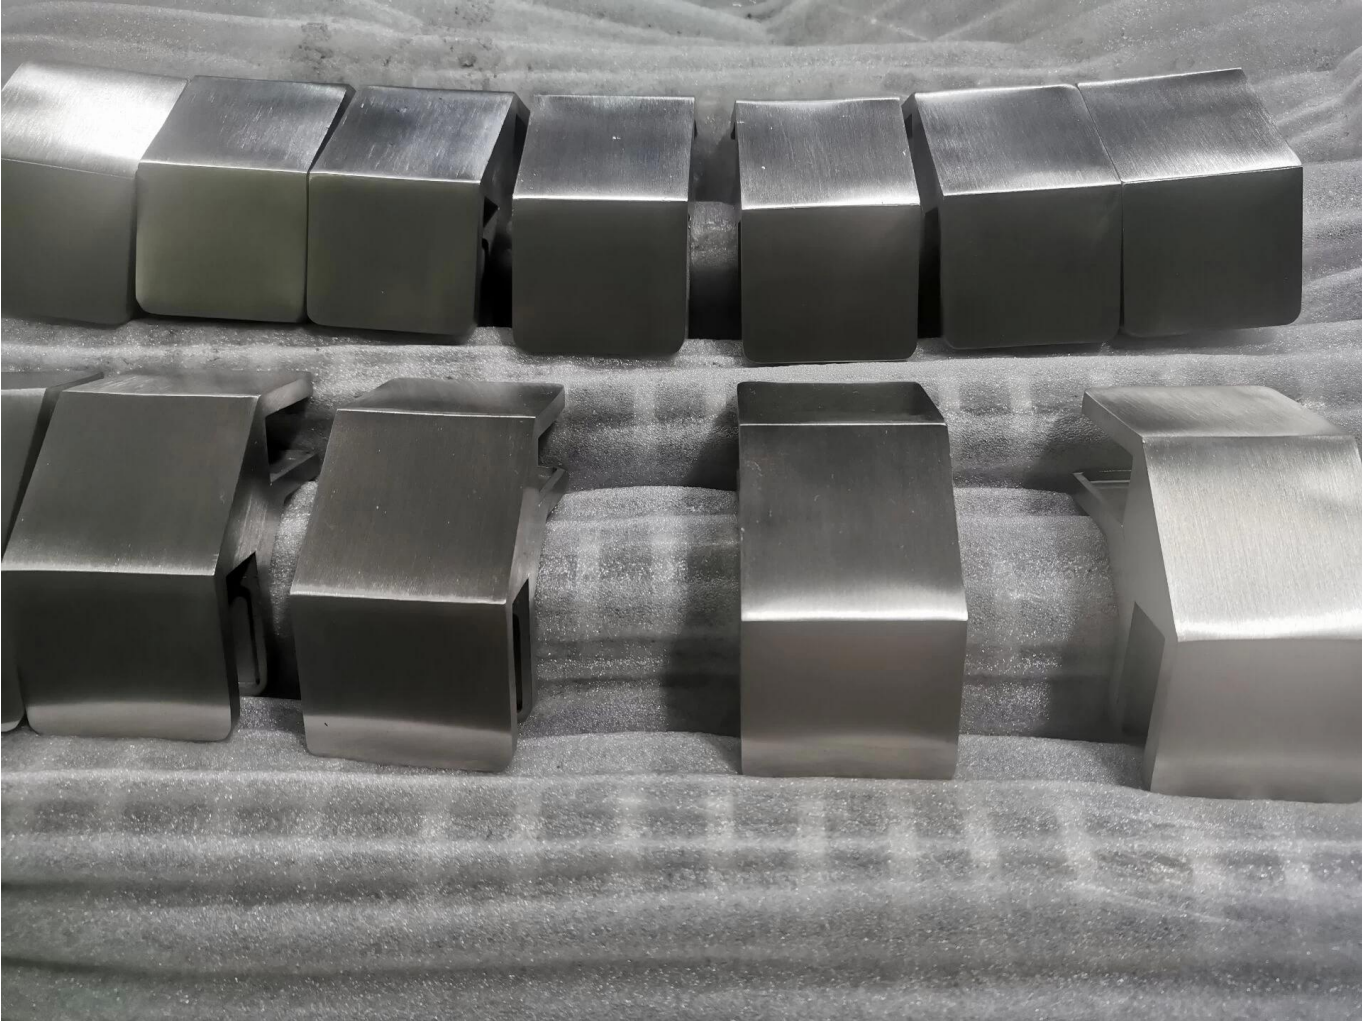

Stainless Steel Frameless Glass Railing 90 Degree Glass Clamps Glass Clips

Product pictures:

Different finishing

Technical Drawing

Productions:

Project photo:

KEBIL 科比奥®

More glass clamps:

BC-80x35

- Square 80x35mm clamps
- To hold **180°** glass panels
- For 8-12mm glass

CB-90

- Corner glass clamp
- To hold **90°** glass panels
- For 8-12mm glass

BC-60

- Round ϕ 60mm clamps
- To hold **180°** glass panels
- For 8-12mm glass