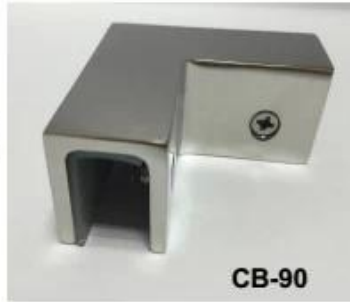

Stainless Steel Frameless Glass Railing 90 Degree Glass Clamps Glass Clips

Product pictures:

Different finishing

Technical Drawing

Productions:

Project photo:

KEBIL 科比奥®

More glass clamps:

BC-80x35

- Square 80x35mm clamps
- To hold **180°** glass panels
- For 8-12mm glass

CB-90

- Corner glass clamp
- To hold **90°** glass panels
- For 8-12mm glass

BC-60

- Round ϕ 60mm clamps
- To hold **180°** glass panels
- For 8-12mm glass