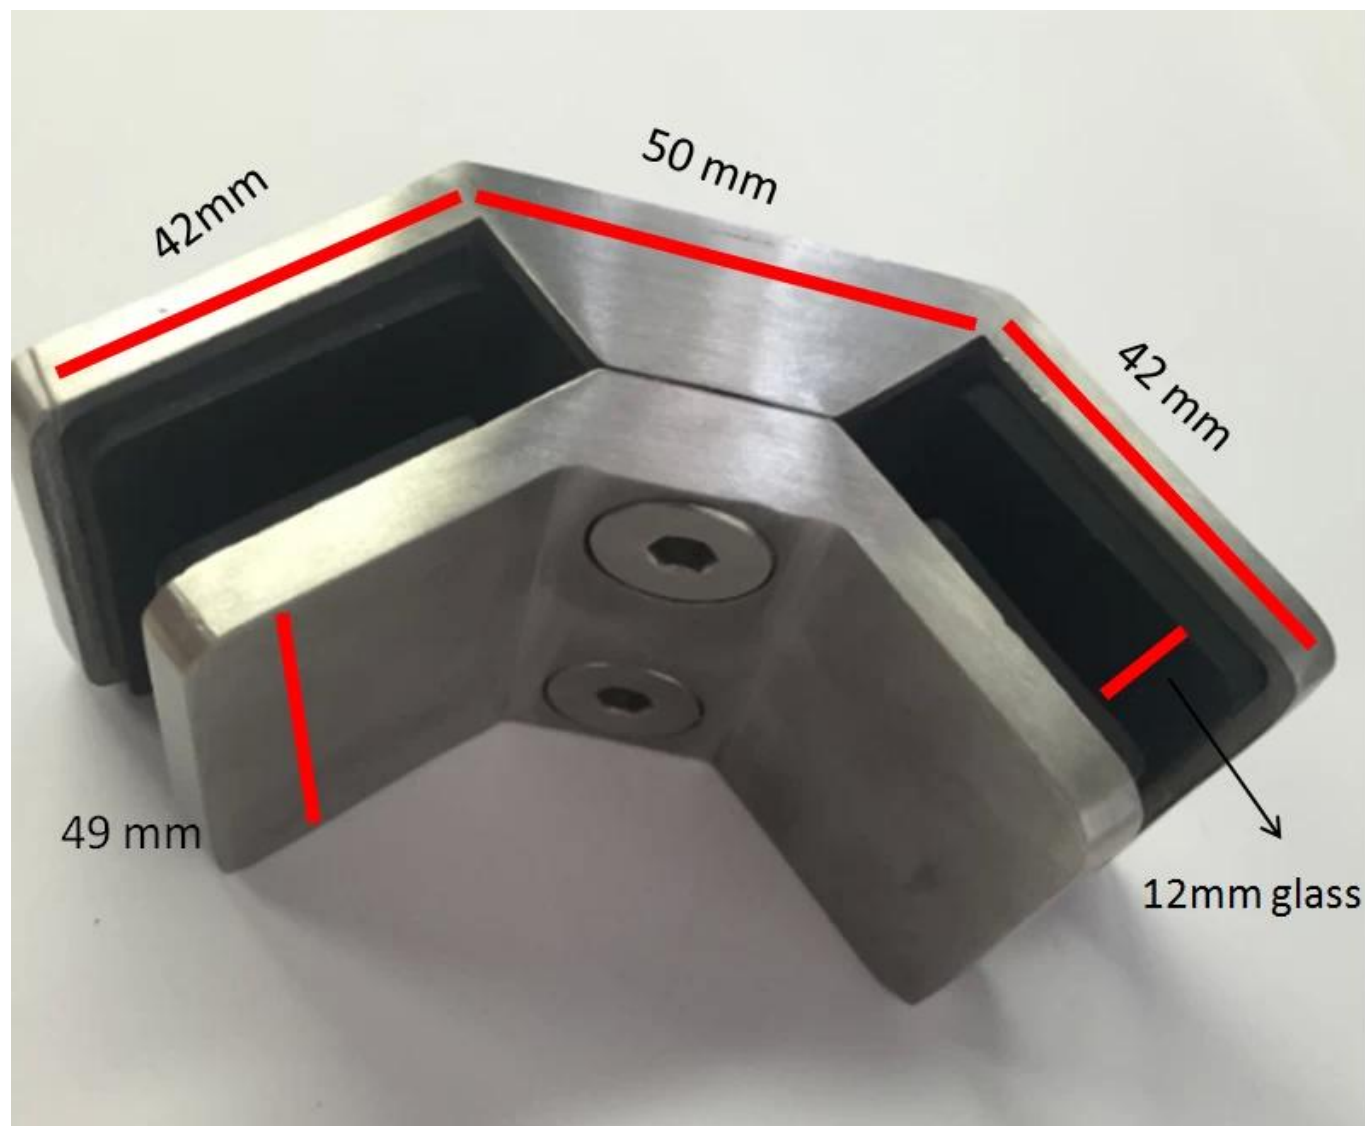

Stainless Steel Frameless Glass Railing 90 Degree Glass Clamps Glass Clips

Product pictures:

Different finishing

Technical Drawing

Productions:

Project photo:

KEBIL 科比奥®

More glass clamps:

BC-80x35

- Square 80x35mm clamps
- To hold **180°** glass panels
- For 8-12mm glass

CB-90

- Corner glass clamp
- To hold **90°** glass panels
- For 8-12mm glass

BC-60

- Round ϕ 60mm clamps
- To hold **180°** glass panels
- For 8-12mm glass

PV-90

- Corner glass clamp
- To hold **90°** glass panels
- For 12-15mm glass

CB-180

- **Glass to wall** clamps
- For 8-12mm glass

PV-135

- Corner glass clamp
- To hold **135°** glass panels
- For 8-12mm glass