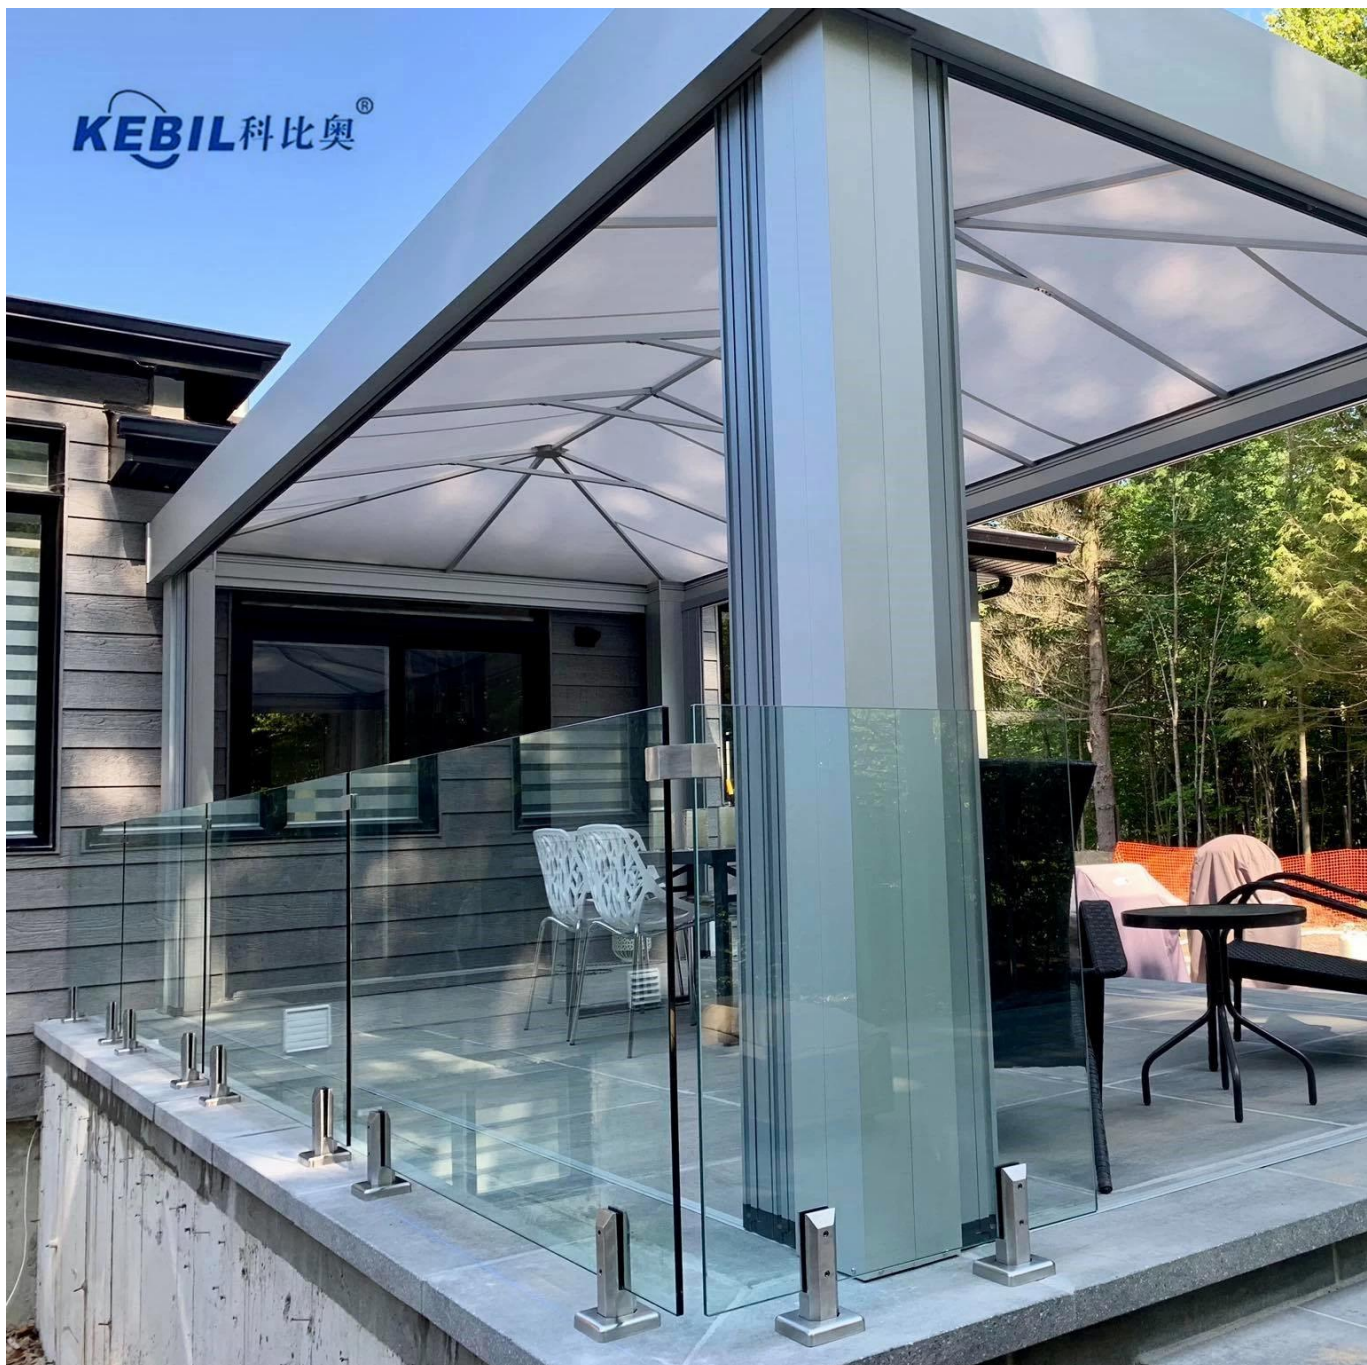

Stainless Steel Frameless Glass Railing 90 Degree Glass Clamps Glass Clips

Product pictures:

Different finishing

Technical Drawing

Productions:

Project photo:

KEBIL 科比奥®

More glass clamps:

BC-80x35

- Square 80x35mm clamps
- To hold **180°** glass panels
- For 8-12mm glass

CB-90

- Corner glass clamp
- To hold **90°** glass panels
- For 8-12mm glass

BC-60

- Round ϕ 60mm clamps
- To hold **180°** glass panels
- For 8-12mm glass