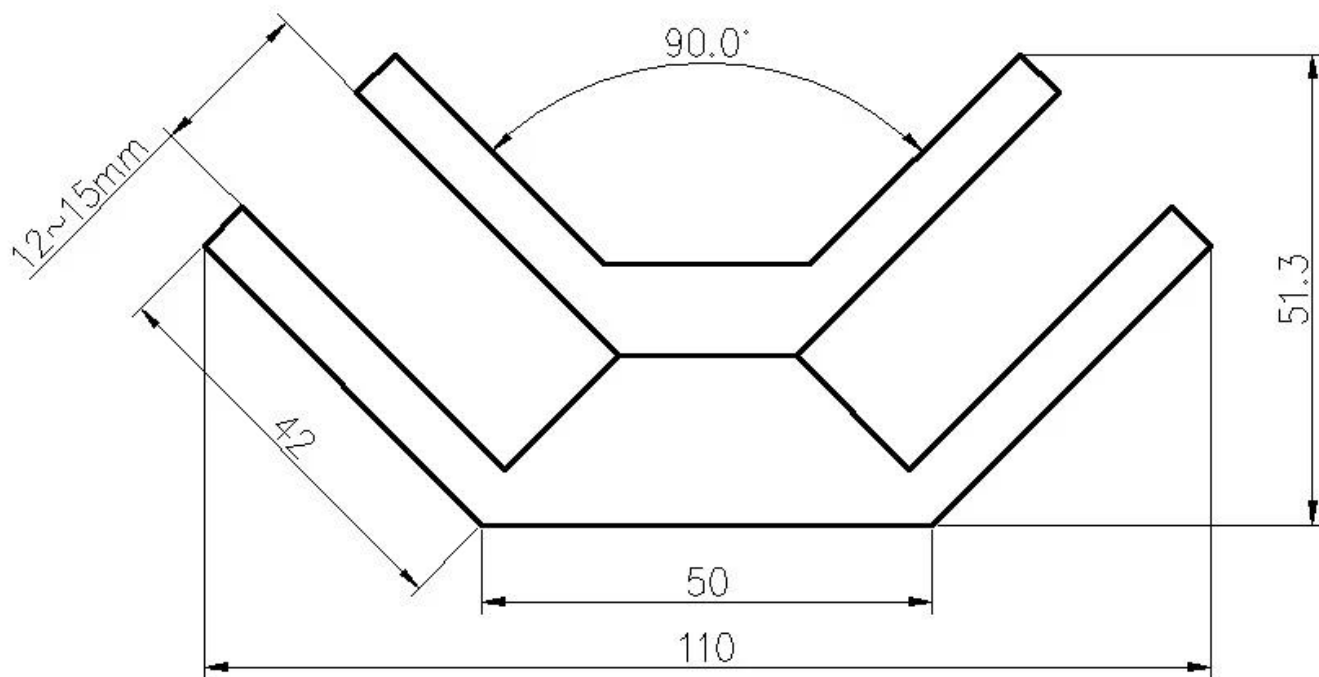

Stainless Steel Frameless Glass Railing 90 Degree Glass Clamps Glass Clips

Product pictures:

Different finishing

Technical Drawing

Productions:

Project photo:

KEBIL 科比奥®

More glass clamps:

BC-80x35

- Square 80x35mm clamps
- To hold **180°** glass panels
- For 8-12mm glass

CB-90

- Corner glass clamp
- To hold **90°** glass panels
- For 8-12mm glass

BC-60

- Round ϕ 60mm clamps
- To hold **180°** glass panels
- For 8-12mm glass

PV-90

- Corner glass clamp
- To hold **90°** glass panels
- For 12-15mm glass

CB-180

- **Glass to wall** clamps
- For 8-12mm glass

PV-135

- Corner glass clamp
- To hold **135°** glass panels
- For 8-12mm glass

Drawing	Picture	Ref.	A	B	C	D	E
		G108	55	55	30	11	0
		G108R	58	55	30	11	R25.4
		G101	51	41	25	11	0
		G101R	55	41	25	11	R21.5/R25.4
		G102	44	44	25	11	0
		G102R	48	44	25	11	R21.5/R25.4
		G103	50	40	22	8	0
		G104	50	40	26	12	0
		G105	54	45	28	14	0
		G107	63	45	28	14	0
		G103R	52	40	22	8	R21.5
		G104R	52	40	26	12	R21.5
		G105R	58	45	28	14	R21.5/R25.4
		G107R	66	45	28	14	R21.5/R25.4
		G106	50	40	25	12	0
		G106R	52	40	25	12	R21.5/R25.4