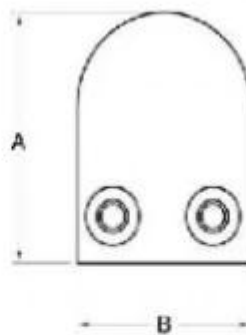

G103/G103R

Model No.	A	B	C	D	E
G103	50	40	22	8	0
G103R	52	40	22	8	R-21.5