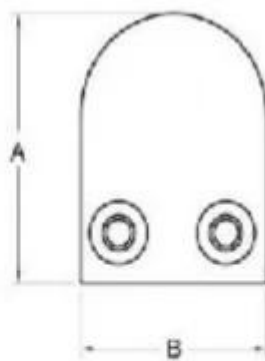

Stainless Steel Glass Clamp

304SS/316SS

Satin/Mirror Surface Finish

6-12mm Glass

Many kinds of installation types

### G102/G102R

Model No.	A	B	C	D	E
G106	50	40	25	11	0
G106R	52	40	25	11	R-21.5

## G104/G104R

Model No.	A	B	C	D	E
G104	50	40	26	12	0
G104R	52	40	26	12	R-21.5

## G105/G105R

Model No.	A	B	C	D	E
G103	50	40	22	8	0
G104	50	40	26	12	0
G105	55	45	28	14	0
G103R	52	40	22	8	R-21.5
G104R	52	40	26	12	R-21.5
G105R	58	45	28	14	R-25.4