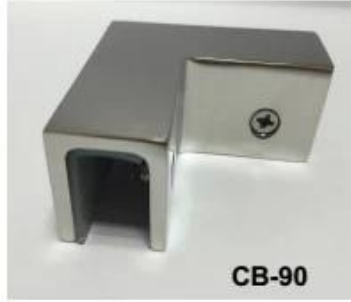

- Square 80x35mm clamps
- To hold **180°** glass panels
- For 8-12mm glass

- Corner glass clamp
- To hold **90°** glass panels
- For 8-12mm glass