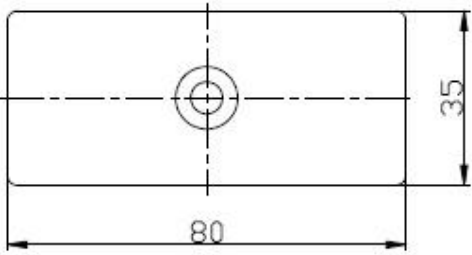

(2) Other Type Glass Clamp We Supply:

STAINLESS STEEL BALUSTRADE AND FITTINGS

KEBIL 科比奧

SHENZHEN LAUNCH CO., LTD

<http://www.chinabalustrade.com>

GLASS CLAMP

Part No.	Material	Finish	Size	Glass thickness
• G102 • G102R	• AISI 304 • AISI 316	• Satin • Mirror	• 44x44x25mm • 48x44x25mm	• 8-10mm
• G103 • G103R	• AISI 304 • AISI 316	• Satin • Mirror	• 50x40x22mm • 52x40x22mm	• 6-8mm
• G104 • G104R	• AISI 304 • AISI 316	• Satin • Mirror	• 50x40x26mm • 52x40x26mm	• 8-10mm
• G105 • G105R	• AISI 304 • AISI 316	• Satin • Mirror	• 55x45x28mm • 58x45x28mm	• 10-12mm
• G106 • G106R	• AISI 304 • AISI 316	• Satin • Mirror	• 50x40x25mm • 52x45x25mm	• 6-8mm • Used at corner
• G107 • G107R	• AISI 304 • AISI 316	• Satin • Mirror	• 63x45x28mm • 66x45x28mm	• 10mm
• G108 • G108R	• AISI 304 • AISI 316	• Satin • Mirror	• 55x55x25mm • 58x55x25mm	• 10-12mm
• BC-60	• AISI 304 • AISI 316	• Satin • Mirror	• Dia 60mm	• 8-12mm
• BC-60x35	• AISI 304 • AISI 316	• Satin • Mirror	• 80x35mm	• 8-12mm
• CB-180	• AISI 304 • AISI 316	• Satin • Mirror	• glass to wall	• 8-12mm
• CB-90	• AISI 304 • AISI 316	• Satin • Mirror	• 52x52x25mm	• 8-12mm
• PV-90	• AISI 304 • AISI 316	• Satin • Mirror	• 50x51.3mm	• 8-12mm
• PV-180	• AISI 304 • AISI 316	• Satin • Mirror	• 60x25mm	• 10-12mm