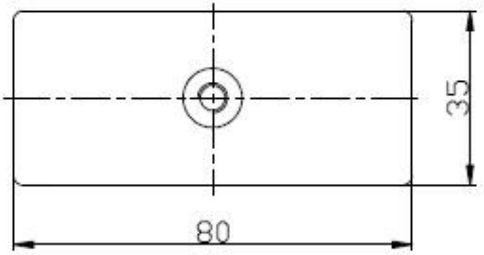

(2) Other Type Glass Clamp We Supply:

STAINLESS STEEL BALUSTRADE AND FITTINGS

KEBIL 科比奧

SHENZHEN LAUNCH CO., LTD

<http://www.chinabalustrade.com>

GLASS CLAMP

Part No.	Material	Finish	Size	Glass thickness
• G102 • G102R	• AISI 304 • AISI 316	• Satin • Mirror	• 44x44x25mm • 48x44x25mm	• 8-10mm
• G103 • G103R	• AISI 304 • AISI 316	• Satin • Mirror	• 50x40x22mm • 52x40x22mm	• 6-8mm
• G104 • G104R	• AISI 304 • AISI 316	• Satin • Mirror	• 50x40x26mm • 52x40x26mm	• 8-10mm
• G105 • G105R	• AISI 304 • AISI 316	• Satin • Mirror	• 55x45x28mm • 58x45x28mm	• 10-12mm
• G106 • G106R	• AISI 304 • AISI 316	• Satin • Mirror	• 50x40x25mm • 52x45x25mm	• 6-8mm • Used at corner
• G107 • G107R	• AISI 304 • AISI 316	• Satin • Mirror	• 63x45x28mm • 66x45x28mm	• 10mm
• G108 • G108R	• AISI 304 • AISI 316	• Satin • Mirror	• 55x55x25mm • 58x55x25mm	• 10-12mm
• BC-60	• AISI 304 • AISI 316	• Satin • Mirror	• Dia 60mm	• 8-12mm
• BC-60x35	• AISI 304 • AISI 316	• Satin • Mirror	• 80x35mm	• 8-12mm
• CB-180	• AISI 304 • AISI 316	• Satin • Mirror	• glass to wall	• 8-12mm
• CB-90	• AISI 304 • AISI 316	• Satin • Mirror	• 52x52x25mm	• 8-12mm
• PV-90	• AISI 304 • AISI 316	• Satin • Mirror	• 50x51.3mm	• 8-12mm
• PV-180	• AISI 304 • AISI 316	• Satin • Mirror	• 60x25mm	• 10-12mm