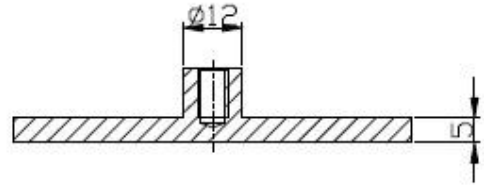

Stainless Steel Glass Deck Railing Bracket & Glass Clip for Stairs, Glass Clamp Bracket Holder

Product Description

Product Name	Stainless Steel Glass Deck Railing Bracket & Glass Clip for Stairs, Glass Clamp Bracket Holder
Material	Stainless steel 304 or 316
Finish	Mirro / satin finish
Manufacture Method	CNC machining
For Glass Thickness	10-12mm glass or customer's requirements
Customized glass clamp	Available. We are factory
Usage	Used between glass to glass
Application	Glass railing for balcony, stairs, deck, pool fence,,,
Installation	Glass mounting
Sample	Available to check quality before order
Factory Inspection	Available
Safety Packaging	Bubble bag - cardboard box - carton
Certified	Yes (Material test report can be provided)
OME & ODM Service	Available

Glass Clamp Details

(1) Square Glass to Glass Clamp BC-80X35

(2) Other Type Glass Clamp We Supply:

STAINLESS STEEL BALUSTRADE AND FITTINGS

KEBIL 科比奧

SHENZHEN LAUNCH CO., LTD

<http://www.chinabalustrade.com>