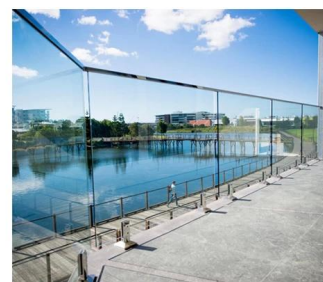

SF-50T

SF-50A

SF-50

SF-38

SF-38Z

SF-30

The glass railing is a safety barrier that is becoming increasingly popular.

It is above all a protective handrail which is protecting its users from possible falls.

A **point fixing** glass railing has various applications:

Safety glass barrier for swimming pool and patio

Glass Balcony Balustrade

Glass staircase Rake

Safety guardrail for landing or mezzanine.

In addition to our **glass railing on profiles'** range, Kebil also offers you a range of glass railings adapted to your needs: point fixing, clamp fixing, lateral profile fixing, framed on each side, with posts, etc...