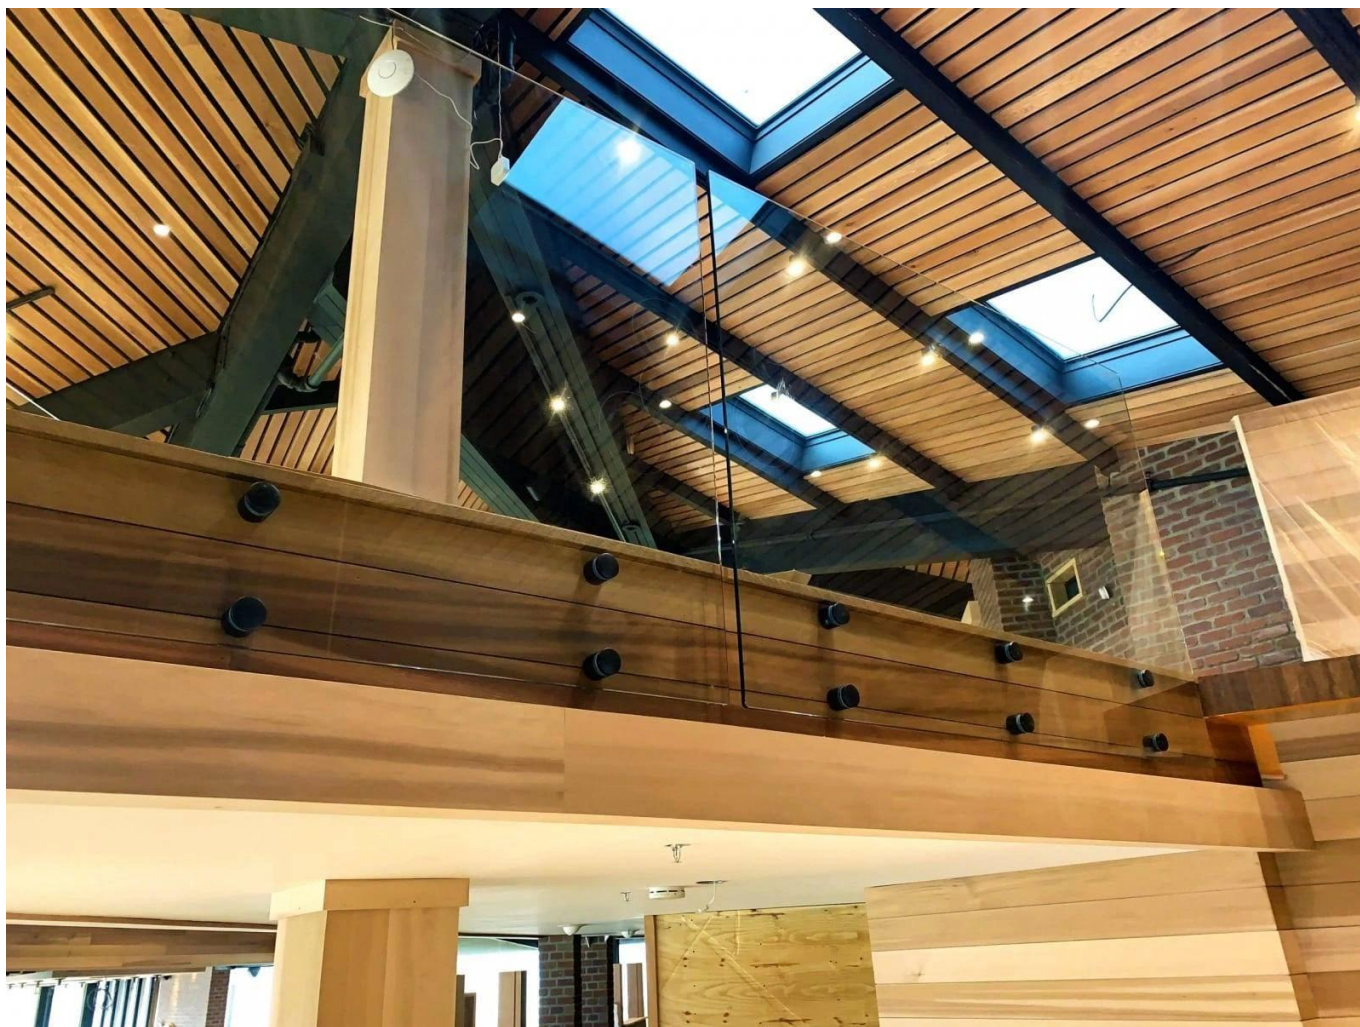

SF-50T

SF-50A

SF-50

SF-38

SF-38Z

SF-30

The glass railing is a safety barrier that is becoming increasingly popular.

It is above all a protective handrail which is protecting its users from possible falls.

A **point fixing** glass railing has various applications:

Safety glass barrier for swimming pool and patio

Glass Balcony Balustrade

Glass staircase Rake

Safety guardrail for landing or mezzanine.

In addition to our **glass railing on profiles'** range, Kebil also offers you a range of glass railings adapted to your needs: point fixing, clamp fixing, lateral profile fixing, framed on each side, with posts, etc...