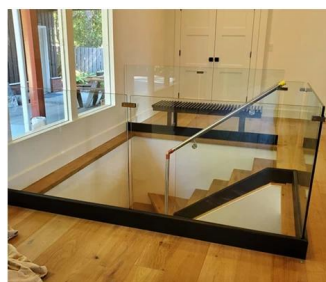

Stainless Steel Glass Fastening Screws Standoff Pins Standoff Bracket for Glass

Name	Stainless Steel Glass Fastening Screws Standoff Pins Standoff Bracket for Glass
Model No.	SF-50
Diameter	50mm
Production Process	CNC machining
Material	Stainless steel 304/316
Finished	Satin/mirror/black
Installation	Glass wall mounted
For glass thickness	10-31.75mm
MOQ	10 pcs per item

A **point fixing** glass railing has various applications:

Safety glass barrier for swimming pool and patio

Glass Balcony Balustrade

Glass staircase Rake

Safety guardrail for landing or mezzanine.

In addition to our **glass railing on profiles'** range, Kebil also offers you a range of glass railings adapted to your needs: point fixing, clamp fixing, lateral profile fixing, framed on each side, with posts, etc...