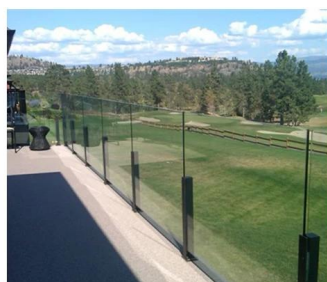

SF-50T

SF-50A

SF-50

SF-38

SF-38Z

SF-30

The glass railing is a safety barrier that is becoming increasingly popular.

It is above all a protective handrail which is protecting its users from possible falls.

A **point fixing** glass railing has various applications:

Safety glass barrier for swimming pool and patio

Glass Balcony Balustrade

Glass staircase Rake

Safety guardrail for landing or mezzanine.

In addition to our **glass railing on profiles'** range, Kebil also offers you a range of glass railings adapted to your needs: point fixing, clamp fixing, lateral profile fixing, framed on each side, with posts, etc...