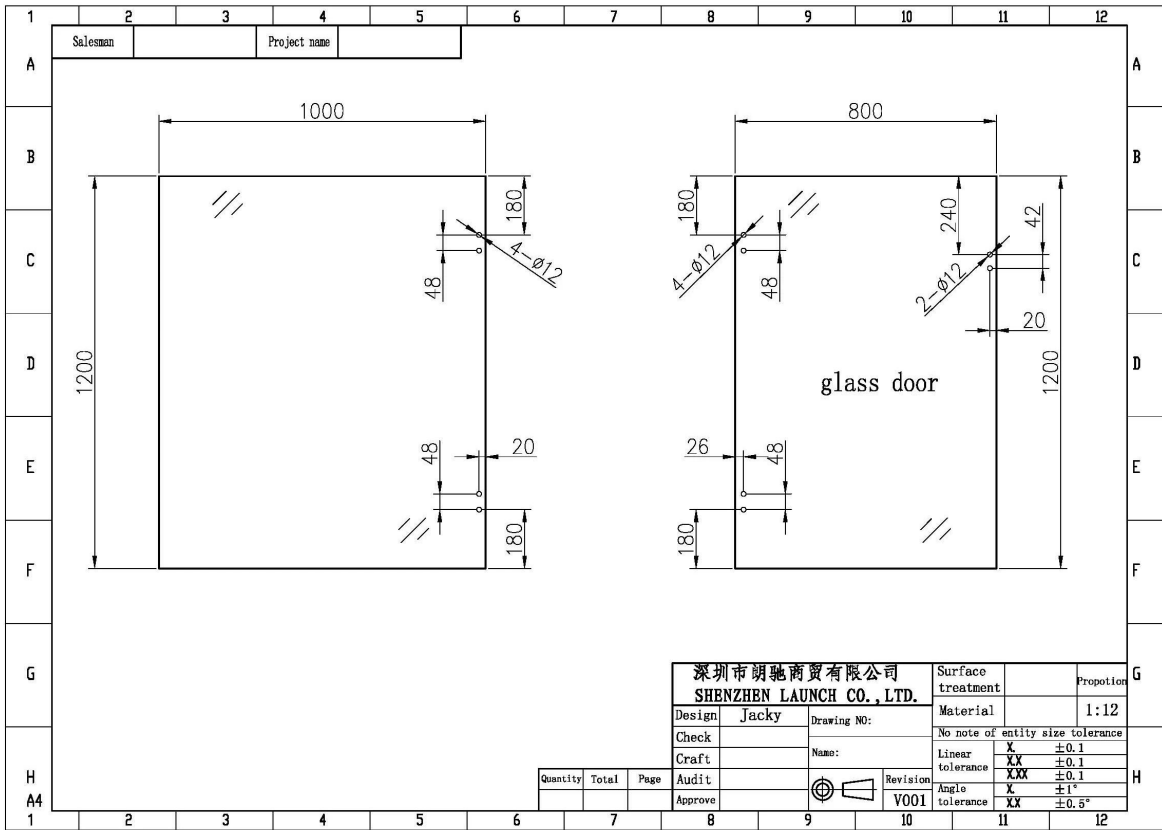

Glass Fencing Hinge Projects