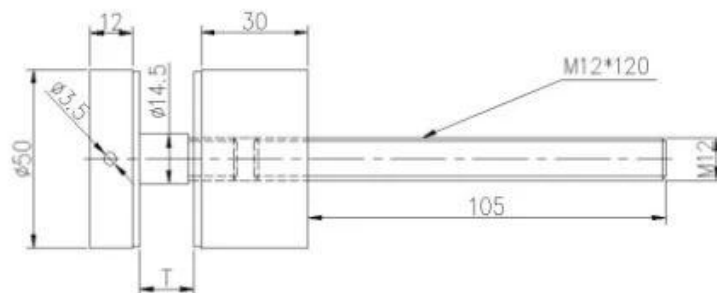

Glass standoff connect with concrete