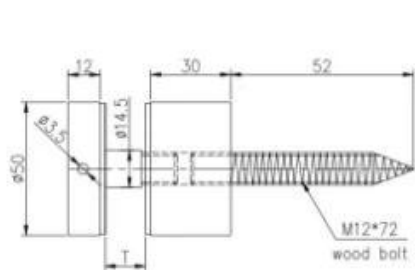

Technical Drawing

Glass standoff connect with wood