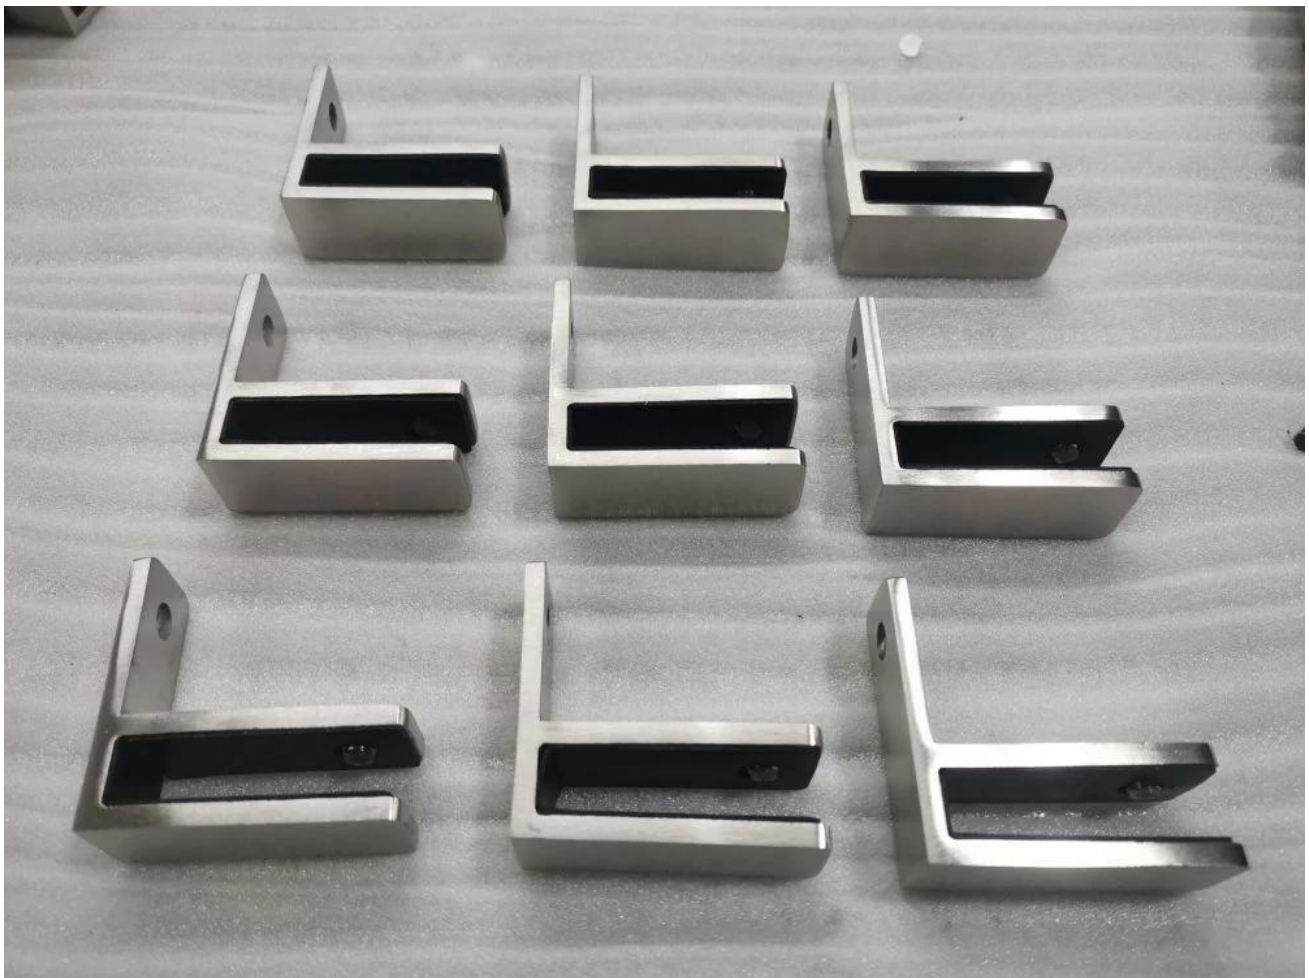

Product specification:

Product name	Stainless Steel Glass To Wall 90 Degree Corner Glass Clamp Clips
Material	Stainless steel 316 or 304
Surface finish	Satin brushed, mirror polished, matt black, gloss black, gold etc.
For glass thickness	10-12mm, other customized glass are available
Mounted	Glass to wall
Railing types	Mostly used for frameless glass railing
Application	Swimming pool fencing, balcony glass railing, etc.

Product show:

Technical Drawing:

Glass TO WALL HOLDER 90°

Production photos:

Contact information:

If you have any inquiries for them, please feel free to contact me.

Wendy

Email: sales04@launch-china.cn