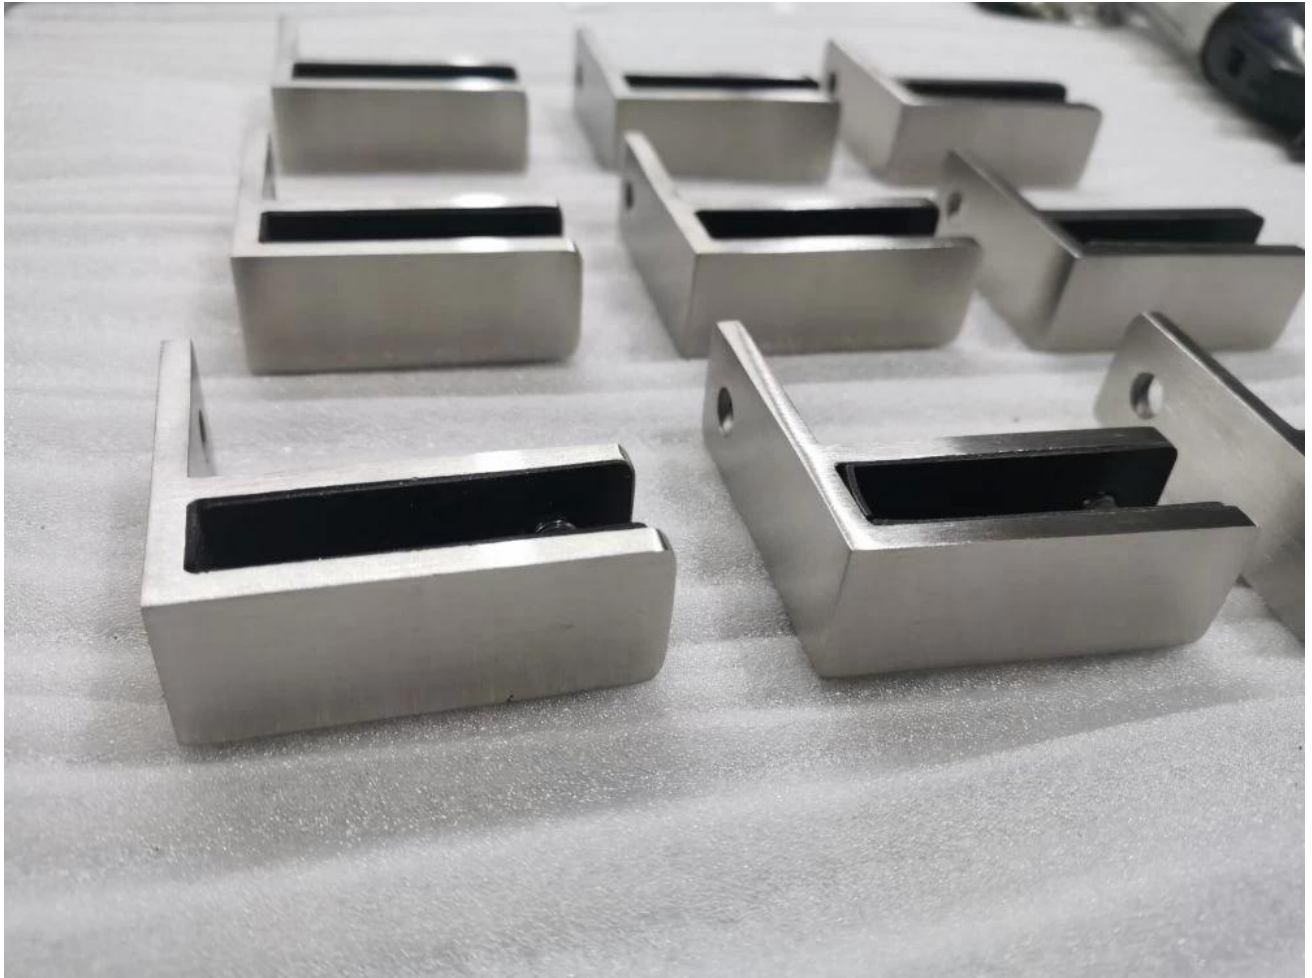

Product specification:

Product name	Stainless Steel Glass To Wall 90 Degree Corner Glass Clamp Clips
Material	Stainless steel 316 or 304
Surface finish	Satin brushed, mirror polished, matt black, gloss black, gold etc.
For glass thickness	10-12mm, other customized glass are available
Mounted	Glass to wall
Railing types	Mostly used for frameless glass railing
Application	Swimming pool fencing, balcony glass railing, etc.

Product show:

Technical Drawing:

Glass TO WALL HOLDER 90°

Production photos:

Contact information:

If you have any inquiries for them, please feel free to contact me.

Wendy

Email: sales04@launch-china.cn