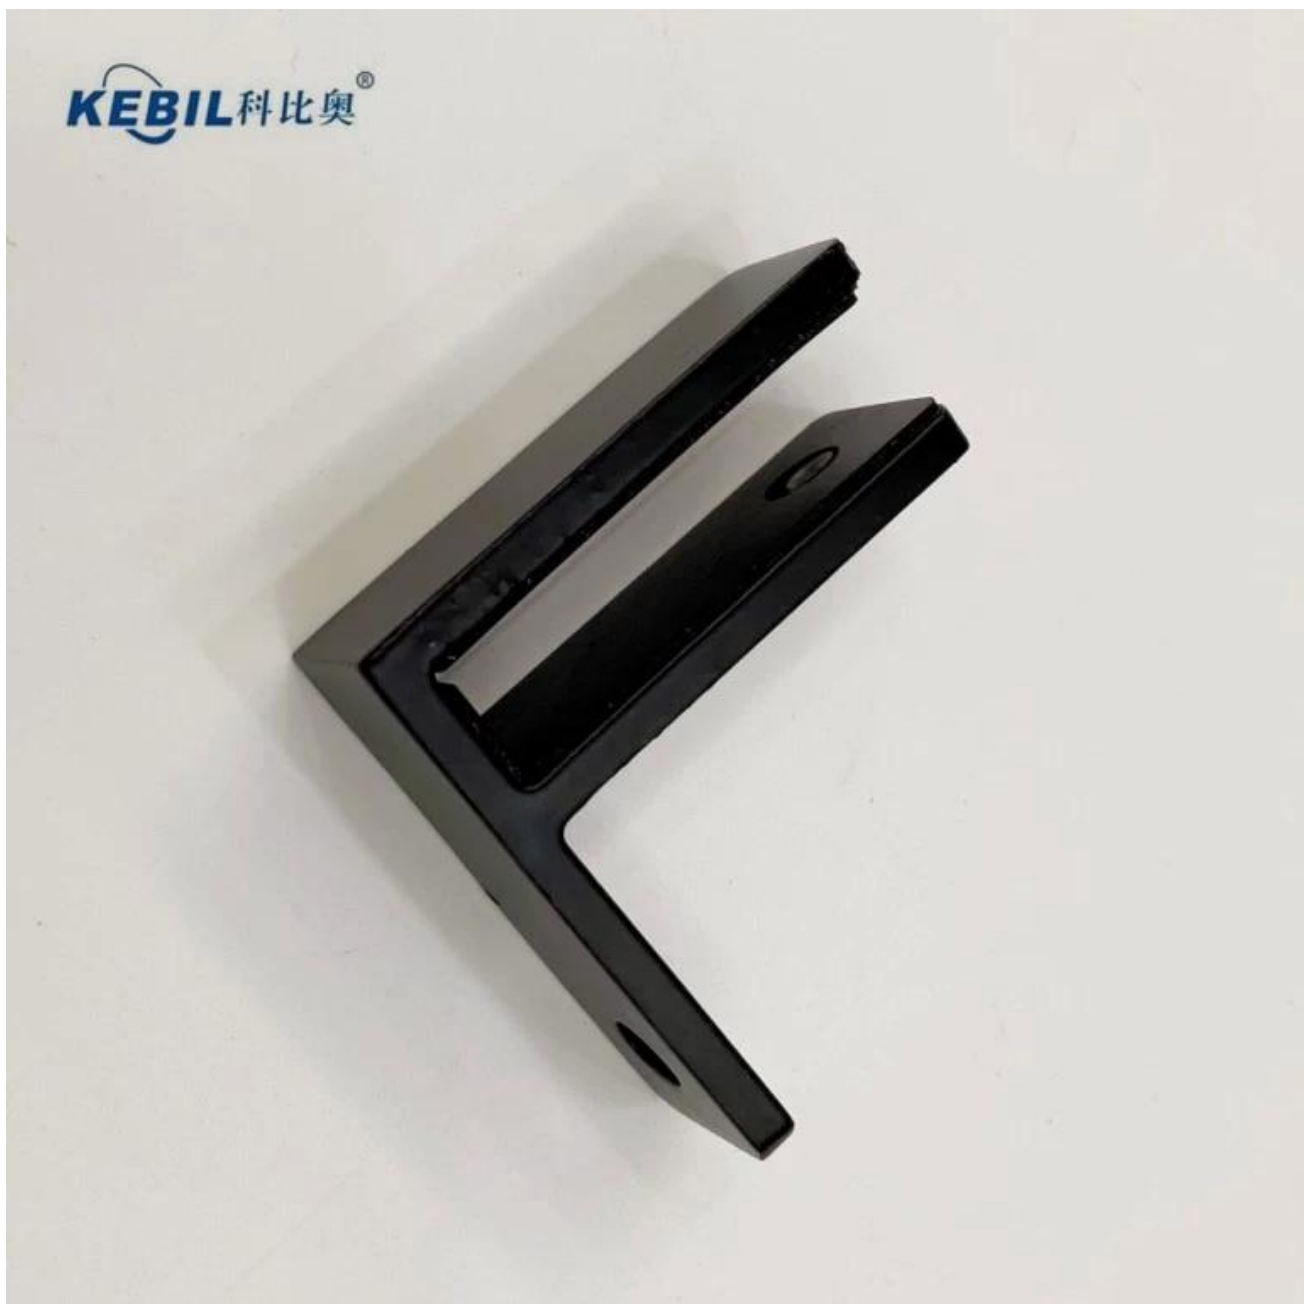

Product specification:

Product name	Stainless Steel Glass To Wall 90 Degree Corner Glass Clamp Clips
Material	Stainless steel 316 or 304
Surface finish	Satin brushed, mirror polished, matt black, gloss black, gold etc.
For glass thickness	10-12mm, other customized glass are available
Mounted	Glass to wall
Railing types	Mostly used for frameless glass railing
Application	Swimming pool fencing, balcony glass railing, etc.

Product show:

Technical Drawing:

Glass TO WALL HOLDER 90°

Production photos:

Contact information:

If you have any inquiries for them, please feel free to contact me.

Wendy

Email: sales04@launch-china.cn