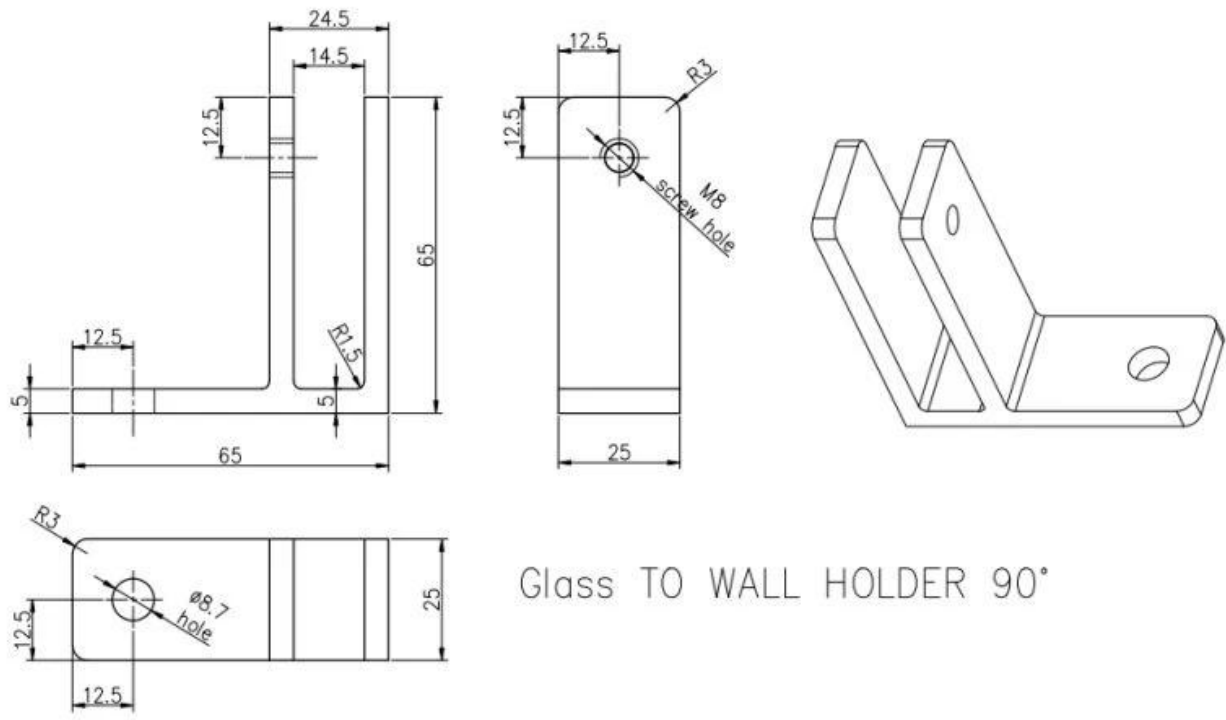

Product specification:

Product name	Stainless Steel Glass To Wall 90 Degree Corner Glass Clamp Clips
Material	Stainless steel 316 or 304
Surface finish	Satin brushed, mirror polished, matt black, gloss black, gold etc.
For glass thickness	10-12mm, other customized glass are available
Mounted	Glass to wall
Railing types	Mostly used for frameless glass railing
Application	Swimming pool fencing, balcony glass railing, etc.

Product show:

Technical Drawing:

Glass TO WALL HOLDER 90°

Production photos:

Contact information:

If you have any inquiries for them, please feel free to contact me.

Wendy

Email: sales04@launch-china.cn