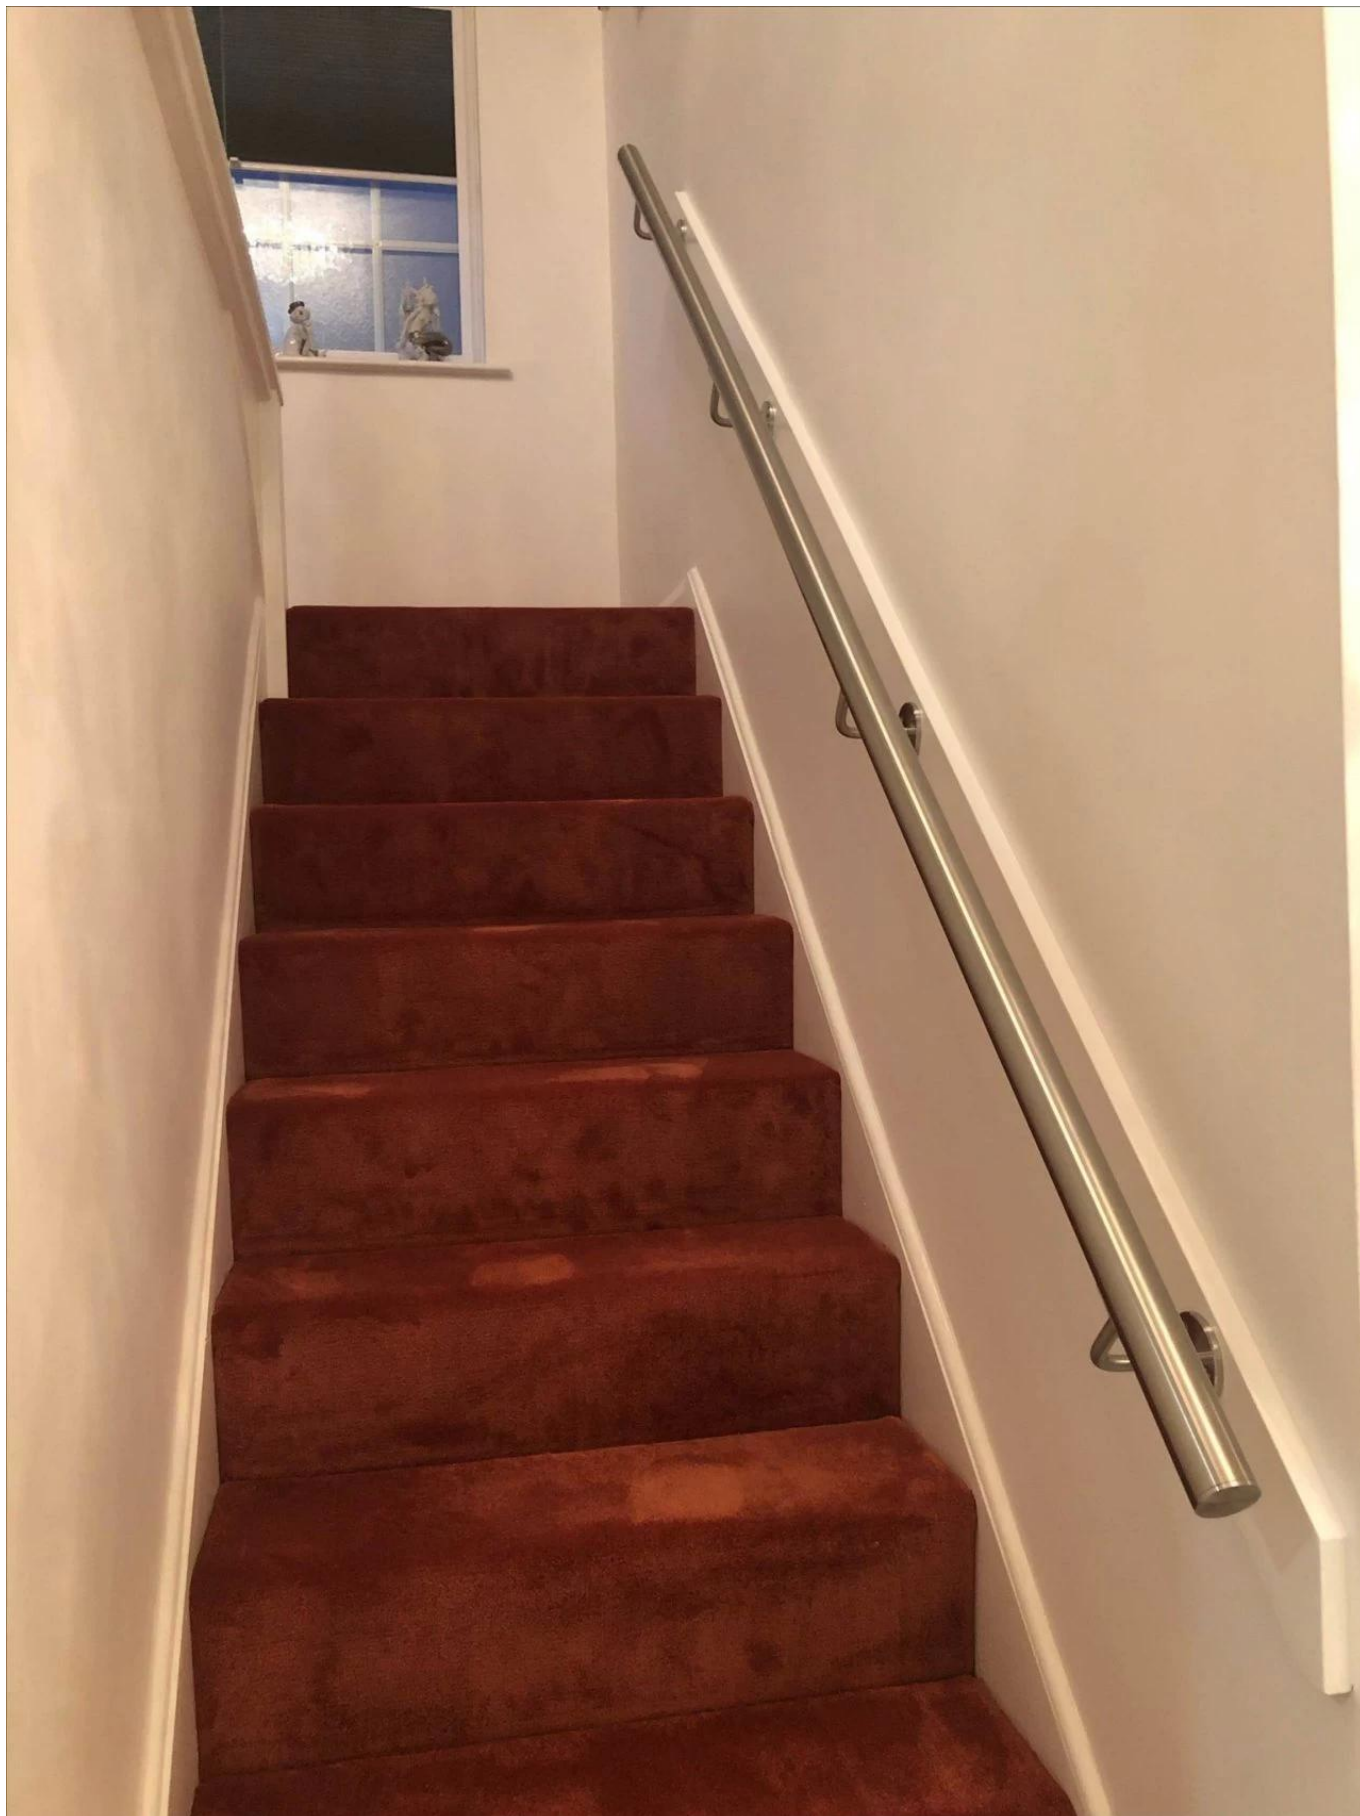

Stainless Steel Glass to Round Handrail Bracket

1. Glass railing stainless steel wall mounted handrail bracket description :

- Material:stainless steel 304/316
- Finish: Satin / Mirror polished /black
- For both round and square pipe/40x40/50x50/42.4/50.8mm pipe
- Glass thickness: 6-19mm

2. Various types glass railing stainless steel wall mounted handrail bracket :

1). Model No.P703R glass railing stainless steel wall mounted handrail bracket

2). Model No.P706 glass railing stainless steel wall mounted handrail bracket

3). Model No.P707 glass railing stainless steel wall mounted handrail bracket

4). Model No.P708 glass railing stainless steel wall mounted handrail bracket

3. glass railing stainless steel wall mounted handrail bracket photo for your reference :
Adjustable handrail bracket indoor outdoor project :

Shenzhen Launch Co., Ltd

Fixed handrail bracket indoor outdoor modern design staircase project :

Fixed handrail bracket into wall design staircase project :

Thanks for your visit, Any interested or needs, please contact with me freely :