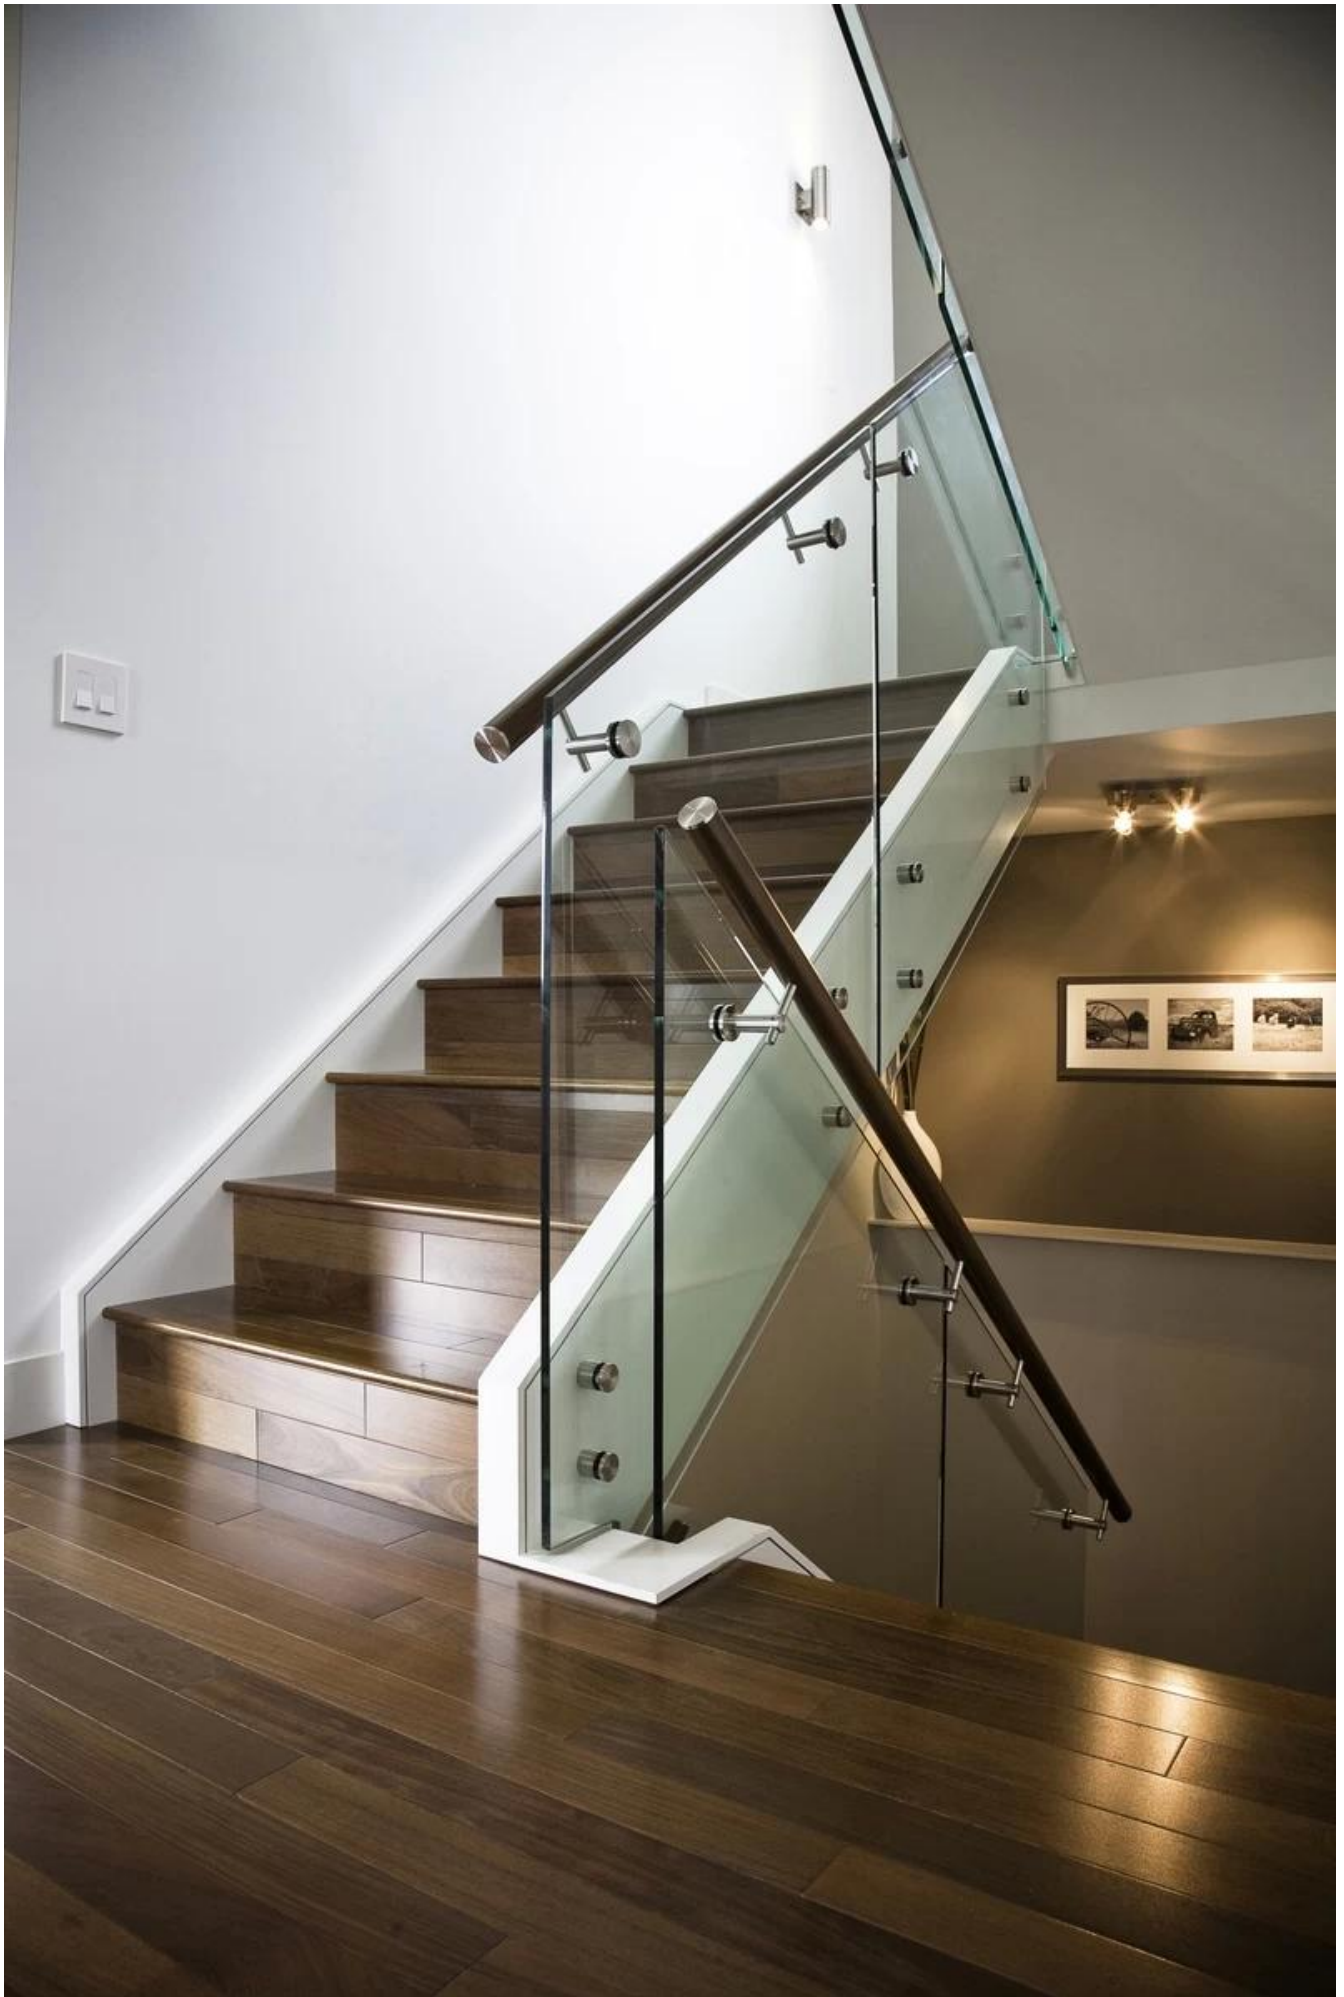

Fixed handrail bracket indoor outdoor modern design staircase project :