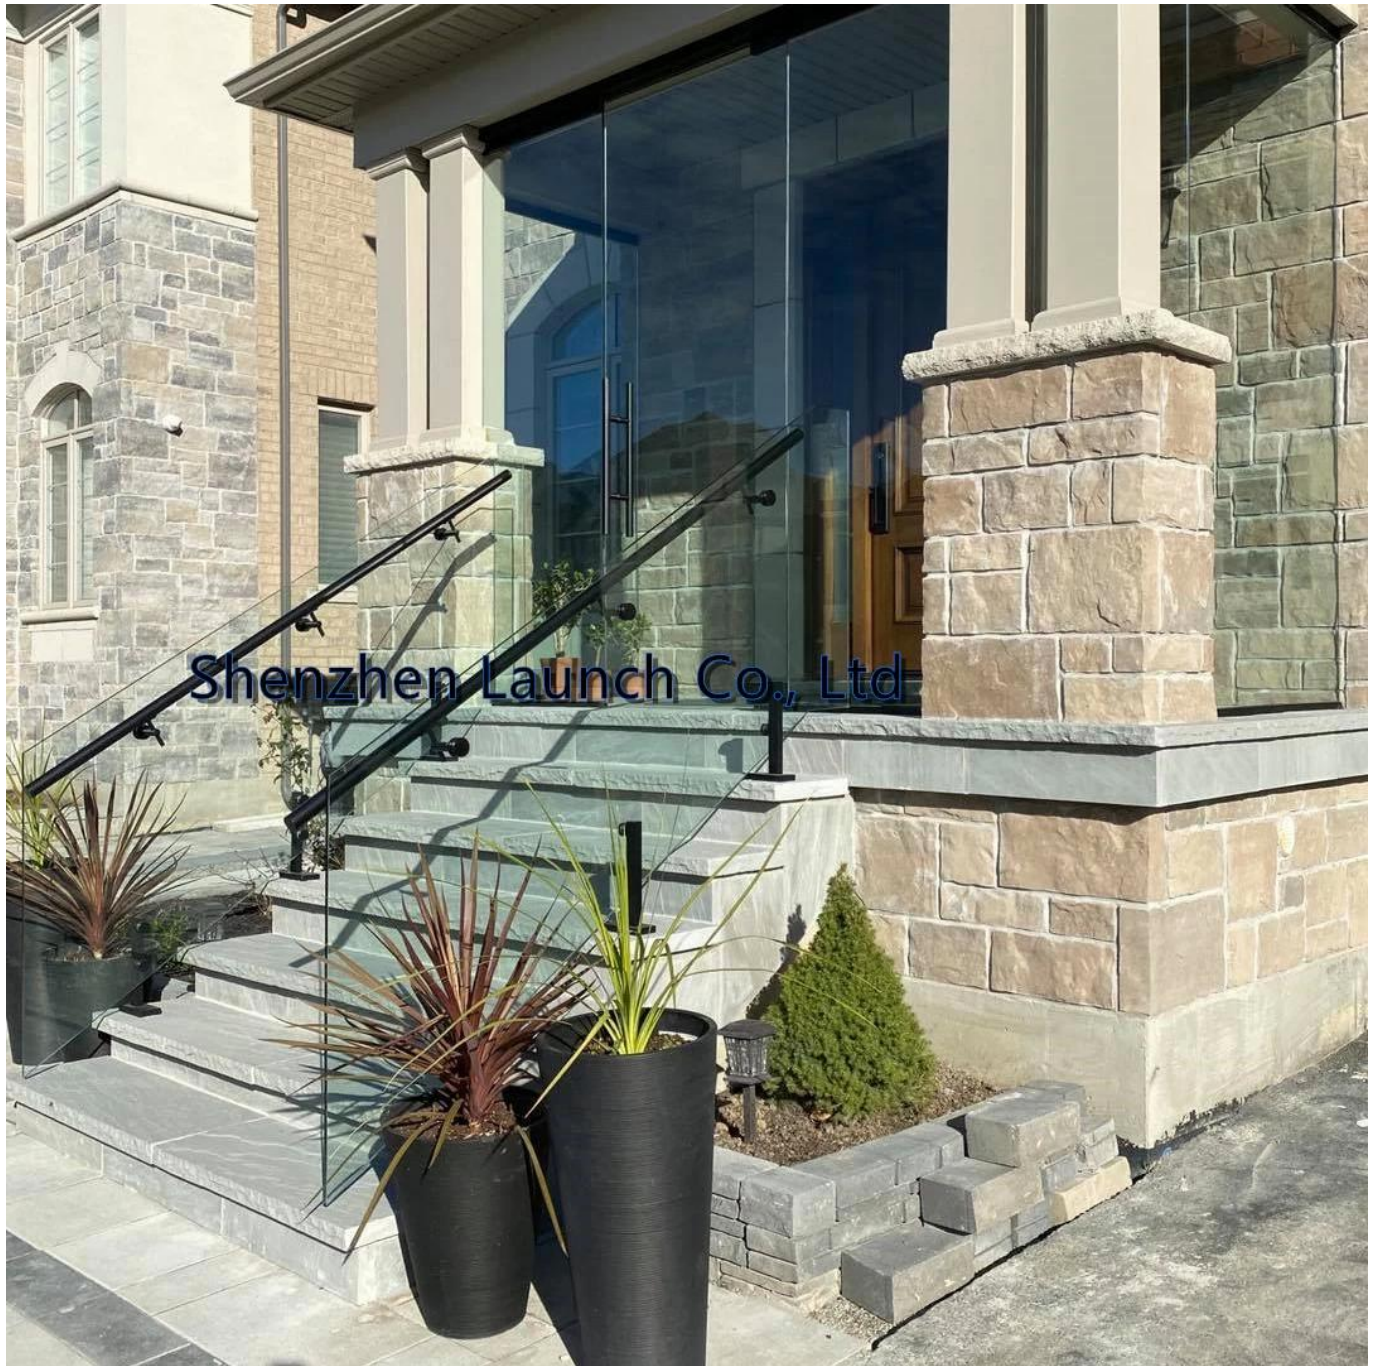

Shenzhen Launch Co., Ltd